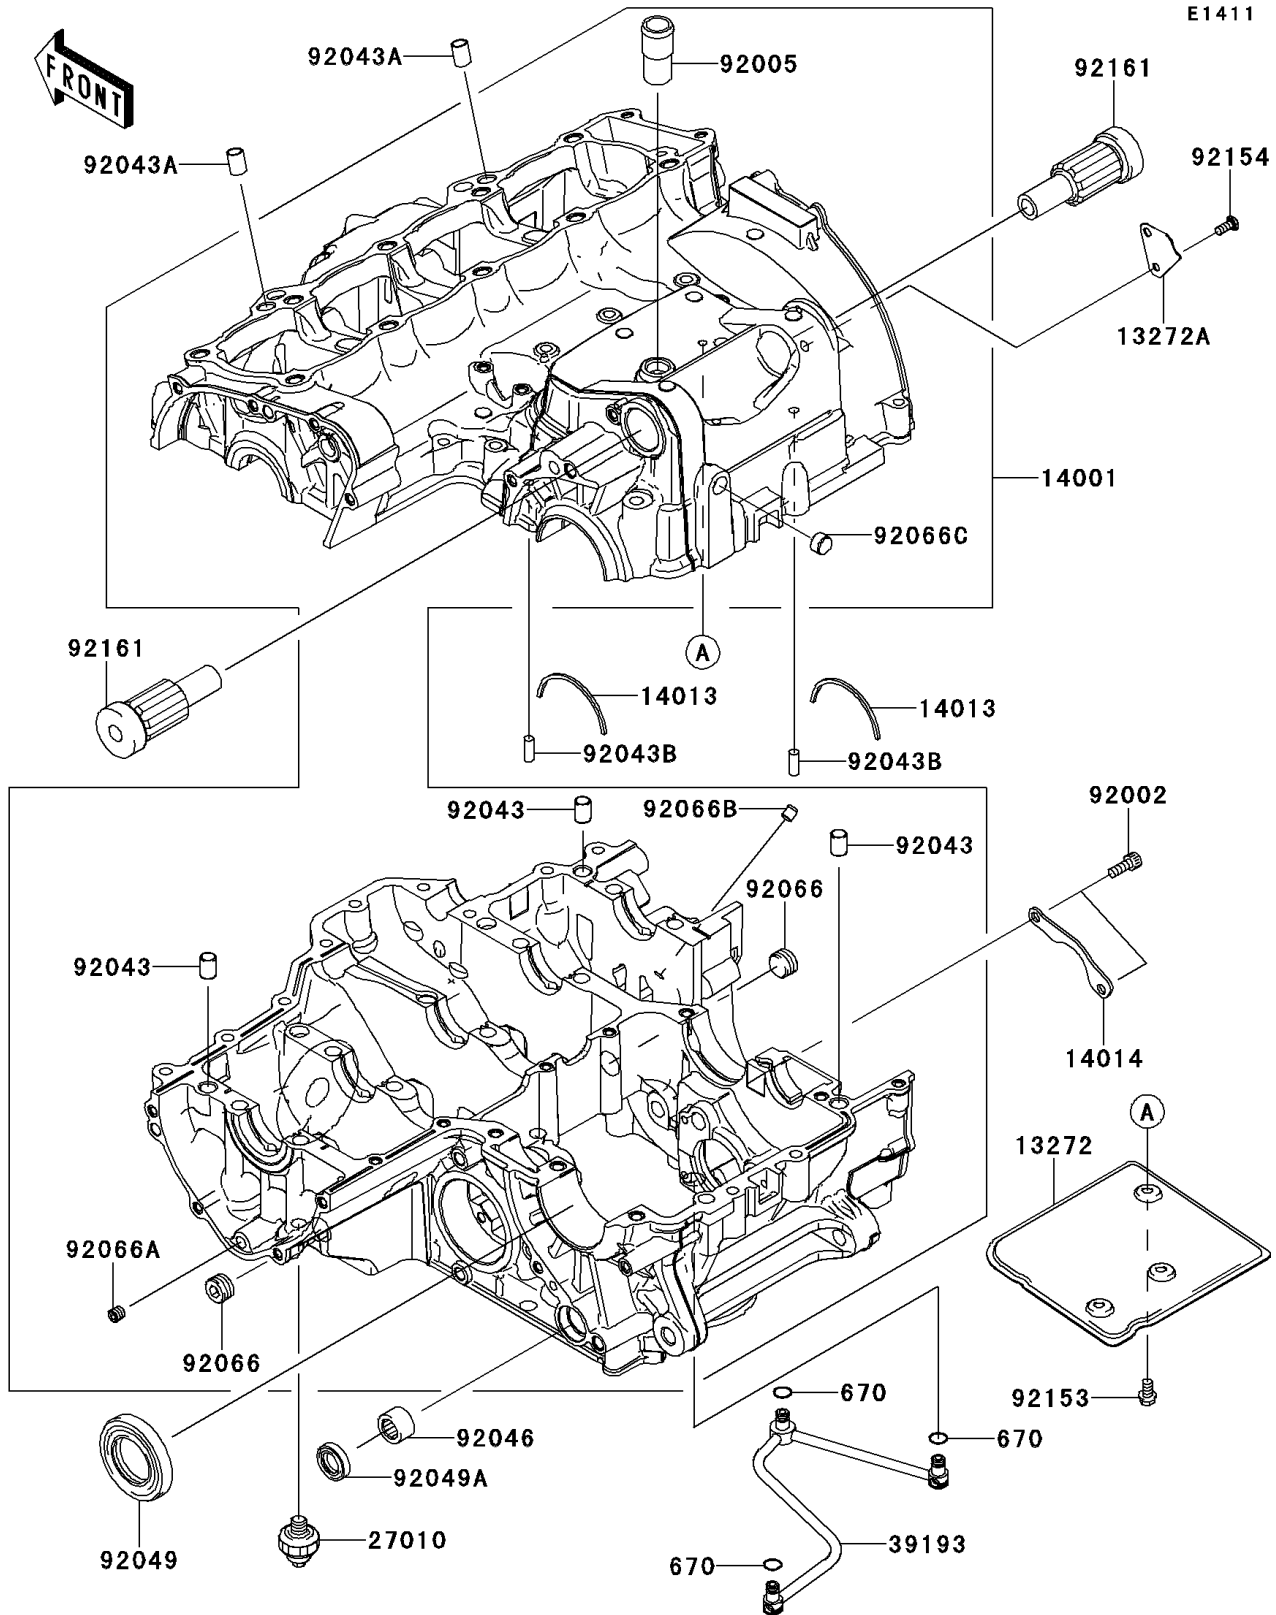

# 2012 NINJA® 1000 ABS PARTS DIAGRAM

Crankcase

## 2012 NINJA® 1000 ABS PARTS LIST

### Crankcase

ITEM NAME	PART NUMBER	QUANTITY
PLATE,BREATHER,UPP (Ref # 13272)	13272-0698	1
PLATE,BREATHER,SIDE (Ref # 13272A)	13272-0699	1
SET-CRANKCASE (Ref # 14001)	14001-0600	1
RING-POSITION (Ref # 14013)	14013-1051	2
PLATE-POSITION (Ref # 14014)	14014-0036	1
SWITCH,OIL PRESSURE (Ref # 27010)	27010-1313	1
PIPE-OIL (Ref # 39193)	39193-0054	1
BOLT,SOCKET,6X16 (Ref # 92002)	92002-1778	2
FITTING,BREATHER (Ref # 92005)	92005-1238	1
PIN,DOWEL,10X14 (Ref # 92043)	92043-1037	3
PIN,8.2X10X14 (Ref # 92043A)	92043-1264	2
PIN,6X16 (Ref # 92043B)	92043-1690	2
BEARING-NEEDLE,HK1412FM (Ref # 92046)	92046-0043	1
SEAL-OIL,TC32578 (Ref # 92049)	92049-1474	1
SEAL-OIL,TC14245 (Ref # 92049A)	92049-1520	1
PLUG,PT3/8X10 (Ref # 92066)	92066-0003	2
PLUG (Ref # 92066A)	92066-0158	1
PLUG,OIL LINE,7.2X8 (Ref # 92066B)	92066-1012	1
PLUG (Ref # 92066C)	92066-1110	1
BOLT,6X10 (Ref # 92153)	92153-0381	3
BOLT,TORX,5X12 (Ref # 92154)	92154-0299	1
DAMPER (Ref # 92161)	92161-0801	2
O RING (Ref # 670)	670D1505	3