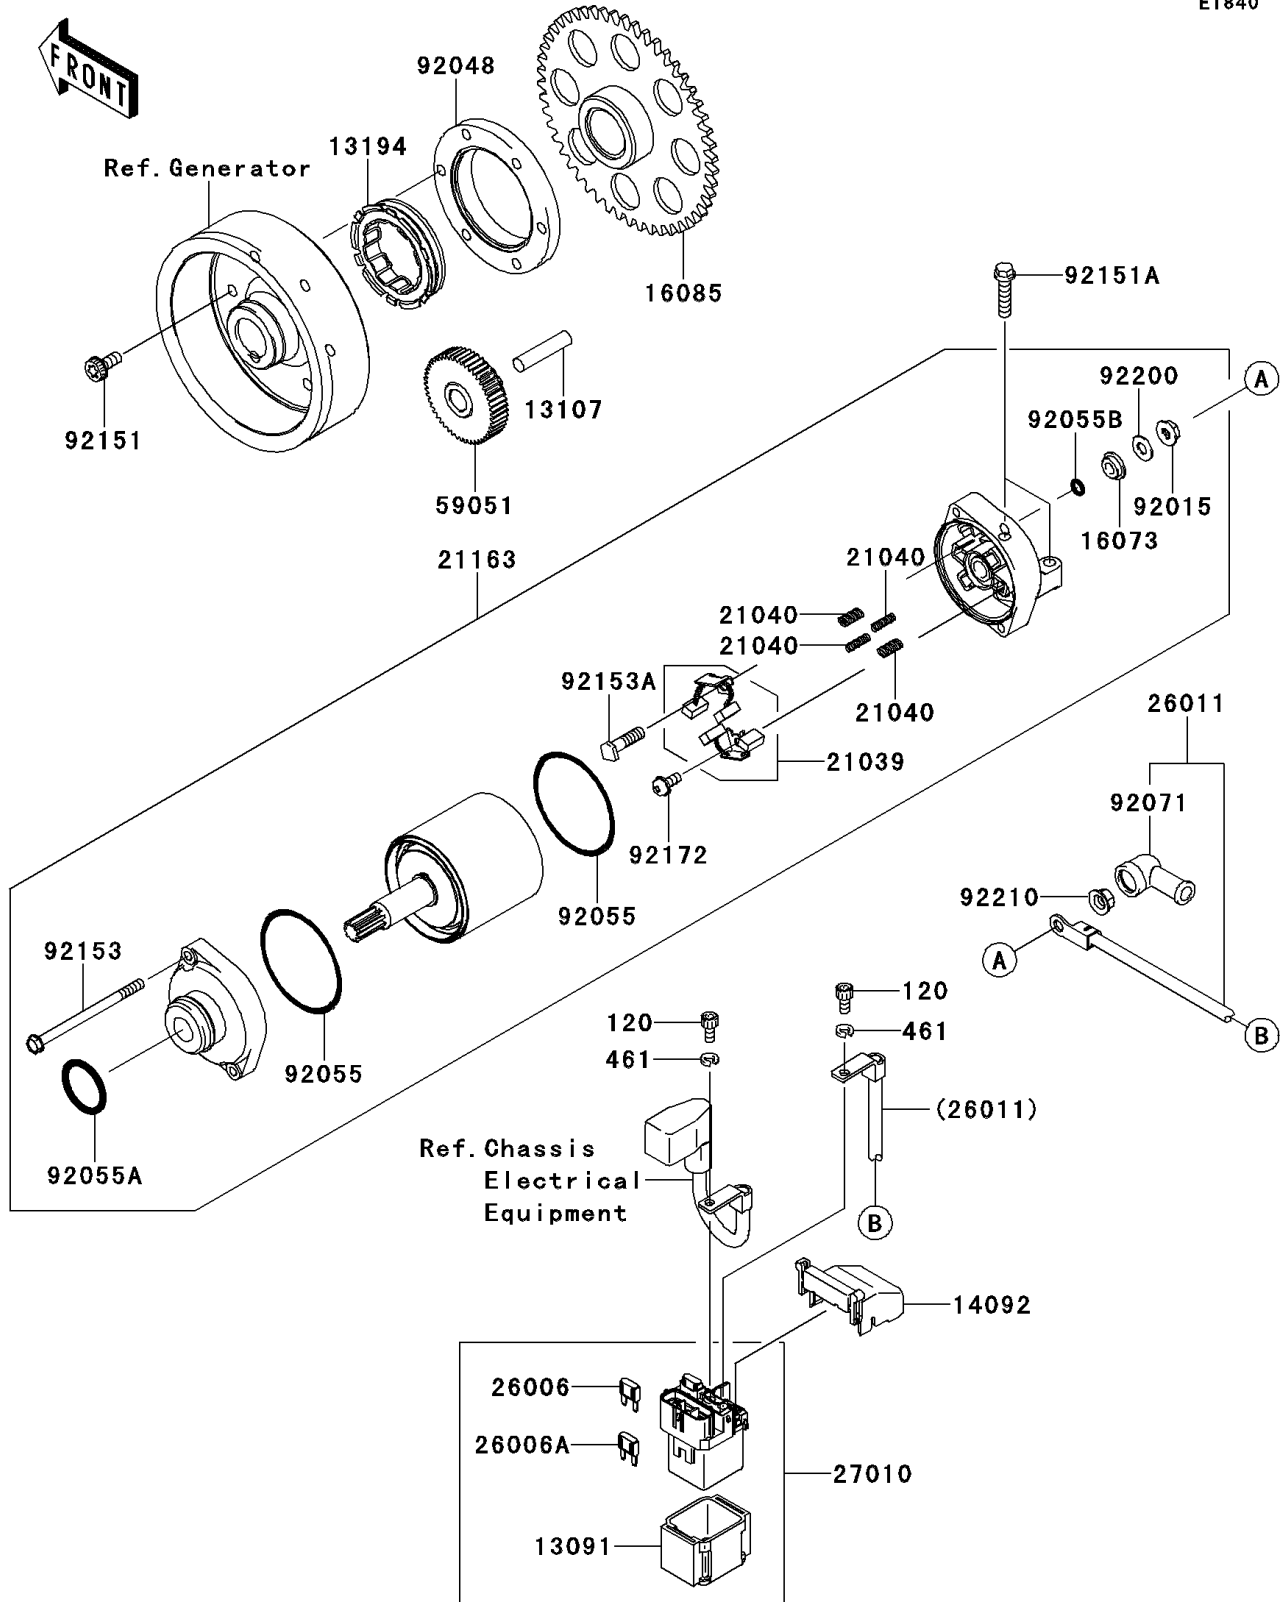

# 2012 NINJA® 1000 ABS PARTS DIAGRAM

## Starter Motor

E1840

## 2012 NINJA® 1000 ABS PARTS LIST

### Starter Motor

ITEM NAME	PART NUMBER	QUANTITY
HOLDER,MAGNETIC SWITCH (Ref # 13091)	13091-1884	1
SHAFT,IDLER GEAR (Ref # 13107)	13107-1377	1
CLUTCH-ONEWAY (Ref # 13194)	13194-1096	1
COVER (Ref # 14092)	14092-0109	1
INSULATOR (Ref # 16073)	16073-0053	1
GEAR,CLUTCH ONEWAY (Ref # 16085)	16085-1303	1
BRUSH,CARBON (Ref # 21039)	21039-0004	1
SPRING-BRUSH (Ref # 21040)	21040-0003	4
STARTER-ELECTRIC (Ref # 21163)	21163-0065	1
FUSE,MINI BLADE,15A,BLUE (Ref # 26006)	26006-0001	1
FUSE,MINI BLADE,30A,GREEN (Ref # 26006A)	26006-1080	1
WIRE-LEAD (Ref # 26011)	26011-0258	1
SWITCH (Ref # 27010)	27010-0113	1
GEAR-SPUR,IDLER (Ref # 59051)	59051-0100	1
NUT,STARTER MOTOR (Ref # 92015)	92015-1476	1
RACE (Ref # 92048)	92048-0018	1
RING-O (Ref # 92055)	92055-0136	2
RING-O (Ref # 92055A)	92055-1276	1
RING-O,4.5X2.0 (Ref # 92055B)	92055-1370	1
GROMMET (Ref # 92071)	92071-0024	1
BOLT,6X14 (Ref # 92151)	92151-1335	6
BOLT,FLANGED-SMALL,6X25 (Ref # 92151A)	92151-1930	2
BOLT (Ref # 92153)	92153-1850	2
BOLT (Ref # 92153A)	92153-1866	1
SCREW (Ref # 92172)	92172-0334	1
WASHER (Ref # 92200)	92200-0386	1
NUT,6MM (Ref # 92210)	92210-0188	1
BOLT-SOCKET,5X10 (Ref # 120)	120CB0510	2
WASHER-SPRING,5MM,BLACK (Ref # 461)	461DB0500	2