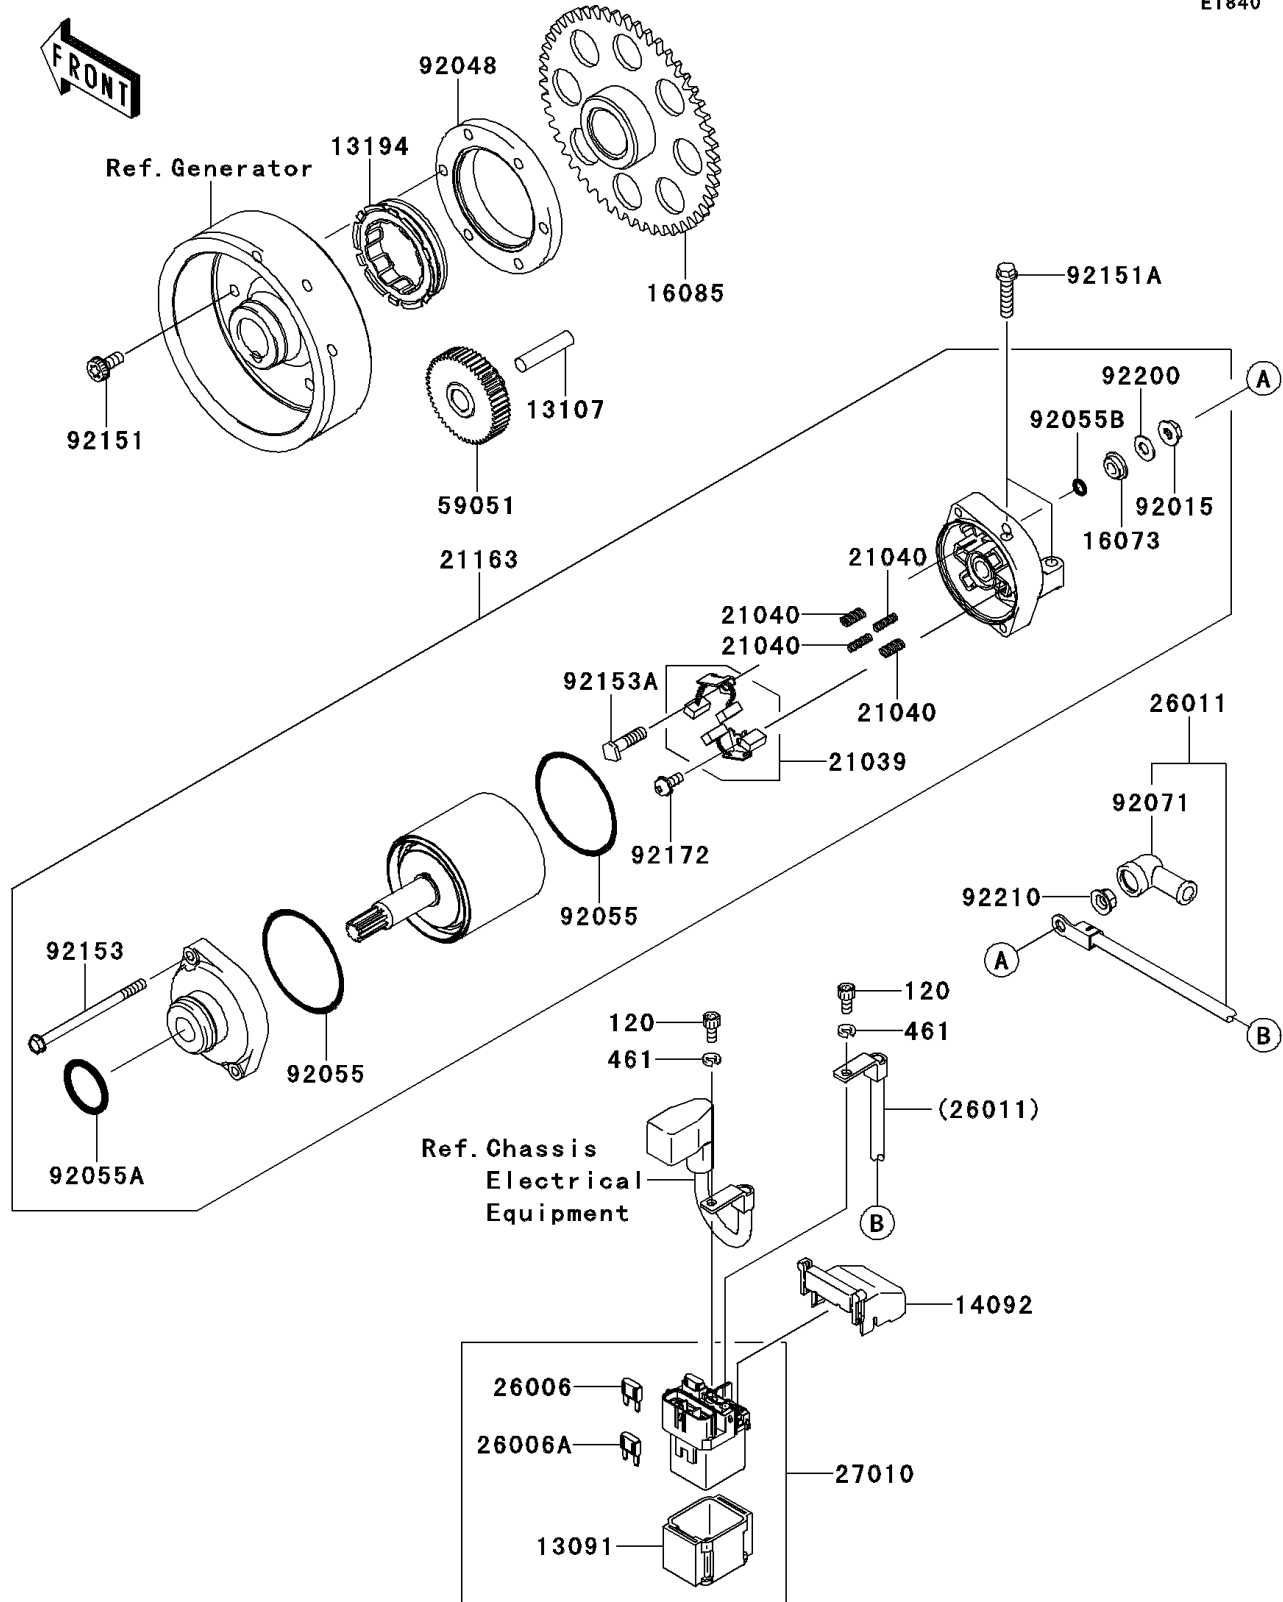

# 2013 NINJA® 1000 ABS PARTS DIAGRAM

Starter Motor

E1840

## 2013 NINJA® 1000 ABS PARTS LIST

### Starter Motor

ITEM NAME	PART NUMBER	QUANTITY
HOLDER,MAGNETIC SWITCH (Ref # 13091)	13091-1884	1
SHAFT,IDLER GEAR (Ref # 13107)	13107-1377	1
CLUTCH-ONEWAY (Ref # 13194)	13194-1096	1
COVER (Ref # 14092)	14092-0109	1
INSULATOR (Ref # 16073)	16073-0053	1
GEAR,CLUTCH ONEWAY (Ref # 16085)	16085-1303	1
BRUSH,CARBON (Ref # 21039)	21039-0004	1
SPRING-BRUSH (Ref # 21040)	21040-0003	4
STARTER-ELECTRIC (Ref # 21163)	21163-0065	1
FUSE,MINI BLADE,15A,BLUE (Ref # 26006)	26006-0001	1
FUSE,MINI BLADE,30A,GREEN (Ref # 26006A)	26006-1080	1
WIRE-LEAD (Ref # 26011)	26011-0258	1
SWITCH (Ref # 27010)	27010-0113	1
GEAR-SPUR,IDLER (Ref # 59051)	59051-0100	1
NUT,STARTER MOTOR (Ref # 92015)	92015-1476	1
RACE (Ref # 92048)	92048-0018	1
RING-O (Ref # 92055)	92055-0136	2
RING-O (Ref # 92055A)	92055-1276	1
RING-O,4.5X2.0 (Ref # 92055B)	92055-1370	1
GROMMET (Ref # 92071)	92071-0024	1
BOLT,6X14 (Ref # 92151)	92151-1335	6
BOLT,FLANGED-SMALL,6X25 (Ref # 92151A)	92151-1930	2
BOLT (Ref # 92153)	92153-1850	2
BOLT (Ref # 92153A)	92153-1866	1
SCREW (Ref # 92172)	92172-0334	1
WASHER (Ref # 92200)	92200-0386	1
NUT,6MM (Ref # 92210)	92210-0188	1
BOLT-SOCKET,5X10 (Ref # 120)	120CB0510	2
WASHER-SPRING,5MM,BLACK (Ref # 461)	461DB0500	2