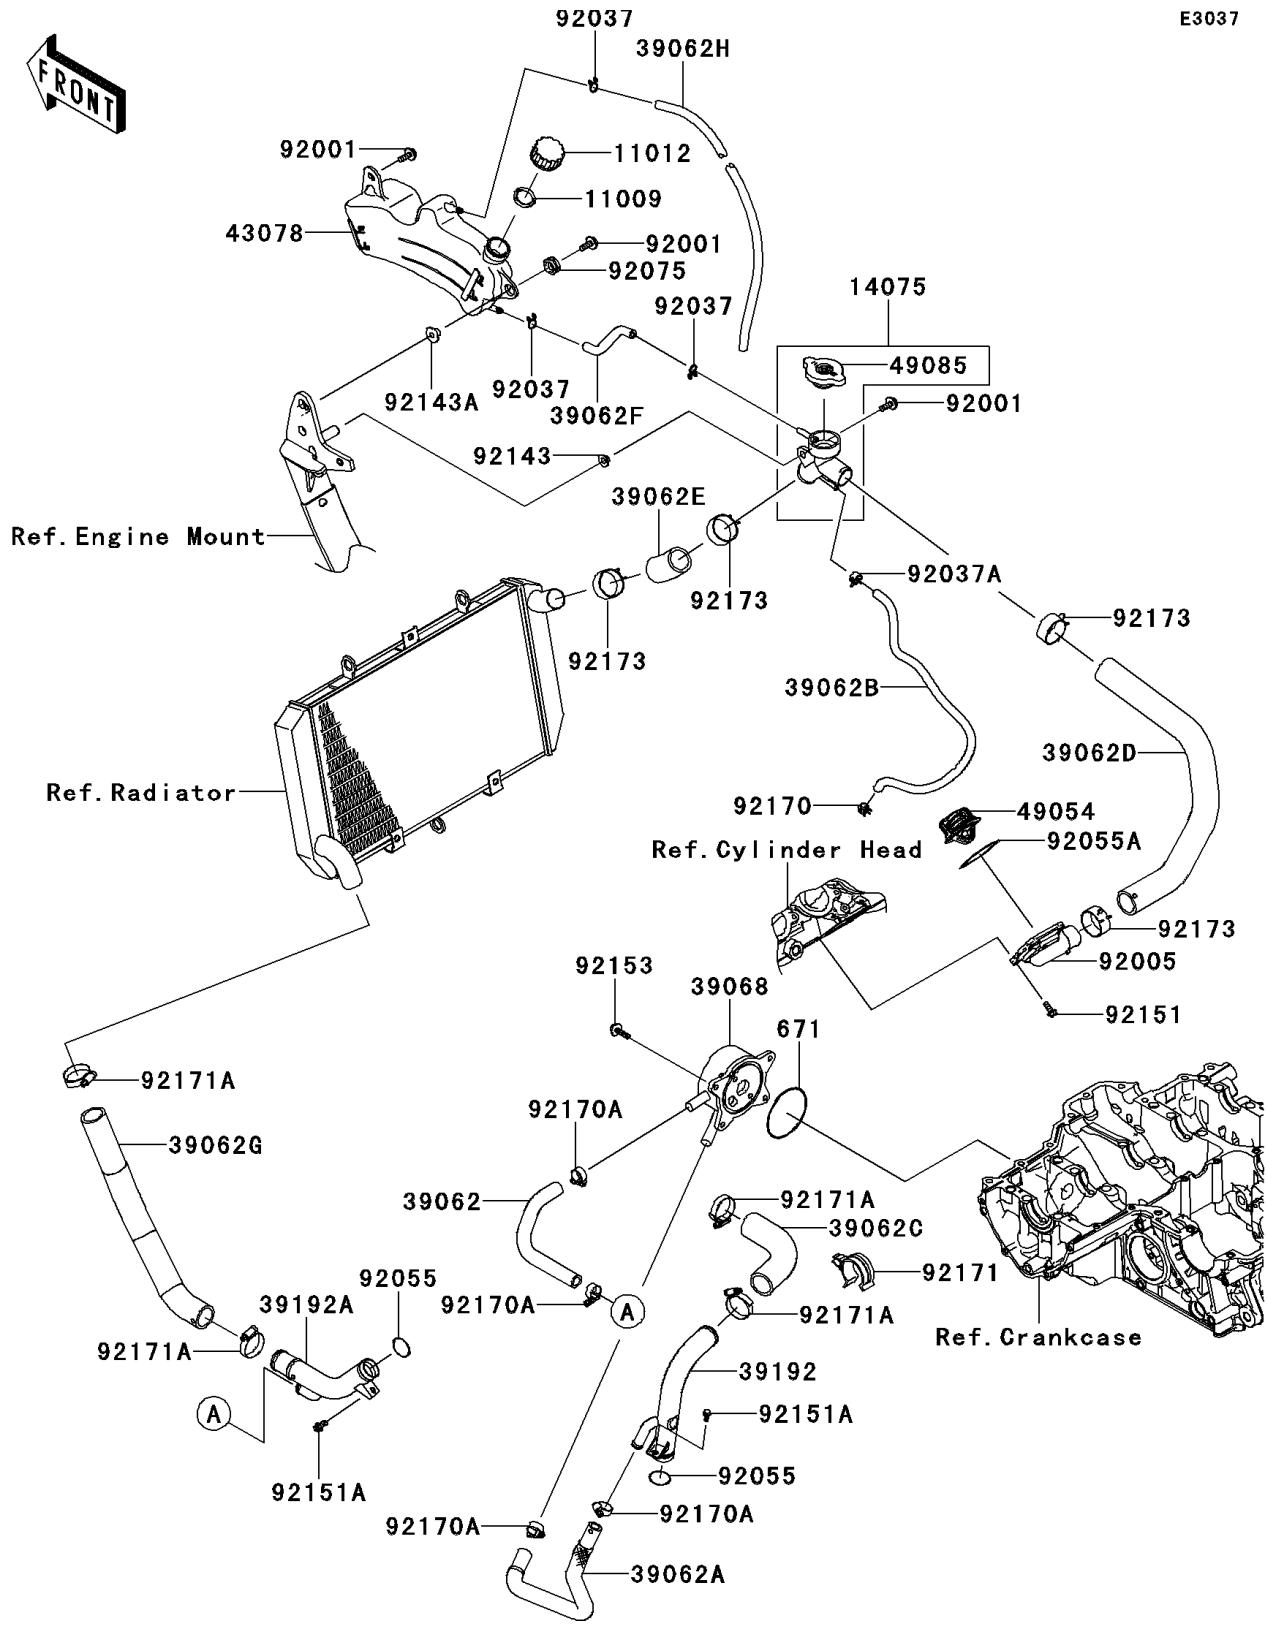

2012 NINJA® 1000 ABS PARTS DIAGRAM

Water Pipe

E3037

2012 NINJA® 1000 ABS PARTS LIST

Water Pipe

ITEM NAME	PART NUMBER	QUANTITY
GASKET,RESERVOIR TANK CAP (Ref # 11009)	11009-1145	1
CAP (Ref # 11012)	11012-1084	1
CAP-ASSY (Ref # 14075)	14075-0011	1
HOSE-COOLING,PIPE-OIL COOLER (Ref # 39062)	39062-0308	1
HOSE-COOLING,PIPE-OIL COOLER (Ref # 39062A)	39062-0309	1
HOSE-COOLING,AIR BLEED (Ref # 39062B)	39062-0310	1
HOSE-COOLING,PIPE-CYLINDER (Ref # 39062C)	39062-0312	1
HOSE-COOLING,CAP-THERMO (Ref # 39062D)	39062-0313	1
HOSE-COOLING,CAP-RAD. (Ref # 39062E)	39062-0314	1
HOSE-COOLING,RETURN (Ref # 39062F)	39062-0342	1
HOSE-COOLING,RAD.-PIPE (Ref # 39062G)	39062-0344	1
HOSE-COOLING,5.5X10.5X950 (Ref # 39062H)	39062-1069	1
COOLER-ASSY-OIL (Ref # 39068)	39068-0010	1
PIPE-WATER (Ref # 39192)	39192-0116	1
PIPE-WATER (Ref # 39192A)	39192-0136	1
RESERVOIR (Ref # 43078)	43078-0069	1
THERMOSTAT (Ref # 49054)	49054-0004	1
CAP-ASSY-PRESSURE (Ref # 49085)	49085-1066	1
BOLT,6X18 (Ref # 92001)	92001-1342	3
FITTING,THERMO CAP (Ref # 92005)	92005-0076	1
CLAMP,TUBE (Ref # 92037)	92037-147	3
CLAMP,TUBE (Ref # 92037A)	92037-1505	1
RING-O,20.8X2.4 (Ref # 92055)	92055-0114	2
RING-O,THERMOSTAT CAP (Ref # 92055A)	92055-1699	1
DAMPER (Ref # 92075)	92075-1634	1
COLLAR (Ref # 92143)	92143-1057	1
COLLAR (Ref # 92143A)	92143-1962	1
BOLT,5X14 (Ref # 92151)	92151-1764	4
BOLT,6X12 (Ref # 92151A)	92151-1997	2

2012 NINJA[®] 1000 ABS PARTS LIST

Water Pipe

ITEM NAME	PART NUMBER	QUANTITY
BOLT,6X22 (Ref # 92153)	92153-0725	4
CLAMP (Ref # 92170)	92170-1493	1
CLAMP (Ref # 92170A)	92170-3729	4
CLAMP (Ref # 92171)	92171-0130	1
CLAMP (Ref # 92171A)	92171-0179	4
CLAMP (Ref # 92173)	92173-0072	4
O RING,65MM (Ref # 671)	671B2565	1