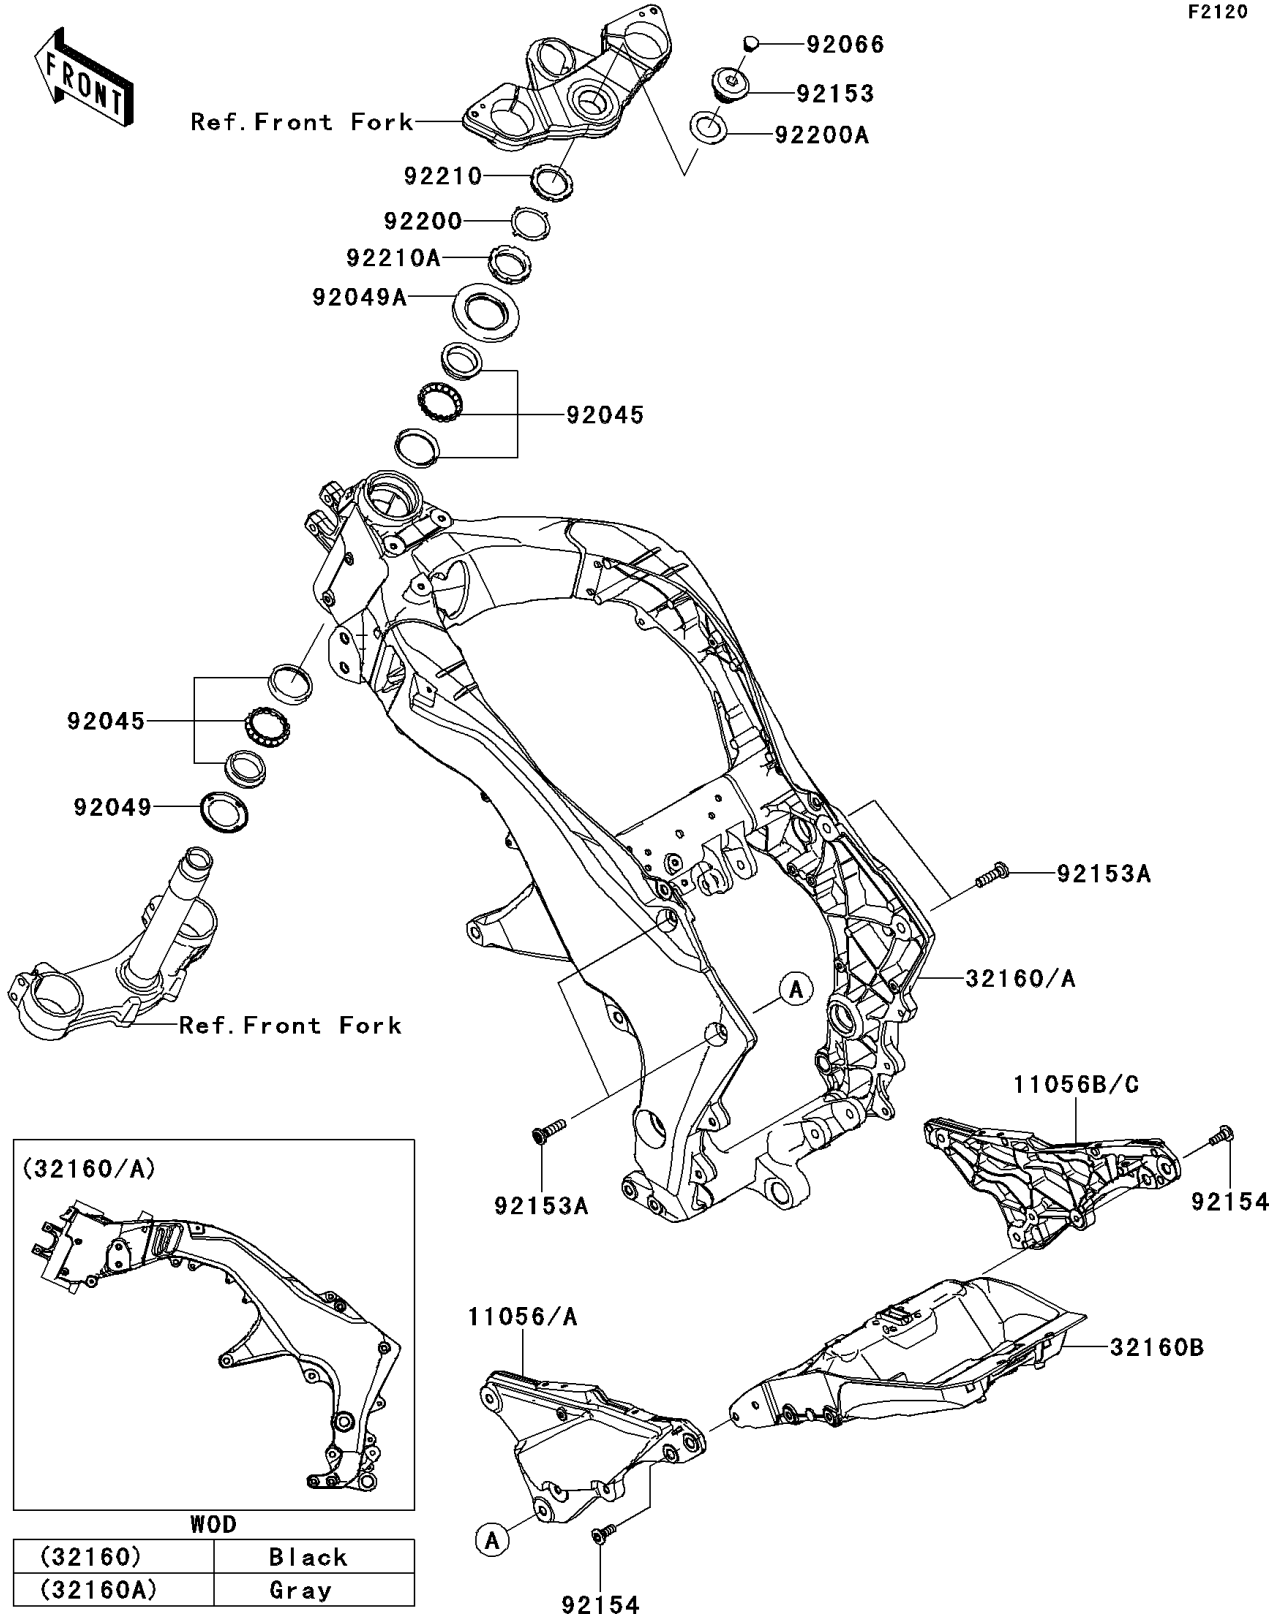

2012 NINJA® 1000 ABS PARTS DIAGRAM

Frame

F2120

(32160/A)

WOD

(32160)	Black
(32160A)	Gray

2012 NINJA® 1000 ABS PARTS LIST

Frame

ITEM NAME	PART NUMBER	QUANTITY
BRACKET,RR,LH,F.S.BLACK (Ref # 11056)	11056-0572-18R	1
BRACKET,RR,LH,F.M.GRAY (Ref # 11056A)	11056-0572-26M	1
BRACKET,RR,RH,F.S.BLACK (Ref # 11056B)	11056-0573-18R	1
BRACKET,RR,RH,F.M.GRAY (Ref # 11056C)	11056-0573-26M	1
FRAME-COMP,MAIN,F.S.BLACK (Ref # 32160)	32160-0538-18R	1
FRAME-COMP,MAIN,F.M.GRAY (Ref # 32160A)	32160-0538-26M	1
FRAME-COMP,RR (Ref # 32160B)	32160-0635	1
BEARING-BALL,SF07A17PX1V1 (Ref # 92045)	92045-1384	2
SEAL-OIL,DS35X55X4 (Ref # 92049)	92049-0022	1
SEAL-OIL,XMH 43 75 6.4J (Ref # 92049A)	92049-1382	1
PLUG (Ref # 92066)	92066-0071	1
BOLT,26MM (Ref # 92153)	92153-0474	1
BOLT,SOCKET,10X35 (Ref # 92153A)	92153-1442	4
BOLT,SOCKET,8X23 (Ref # 92154)	92154-0379	4
WASHER (Ref # 92200)	92200-0036	1
WASHER,27X42X2.3 (Ref # 92200A)	92200-0081	1
NUT,STEERING STEM 35MM (Ref # 92210)	92210-0062	1
NUT,STEERING STEM,35MM (Ref # 92210A)	92210-0077	1