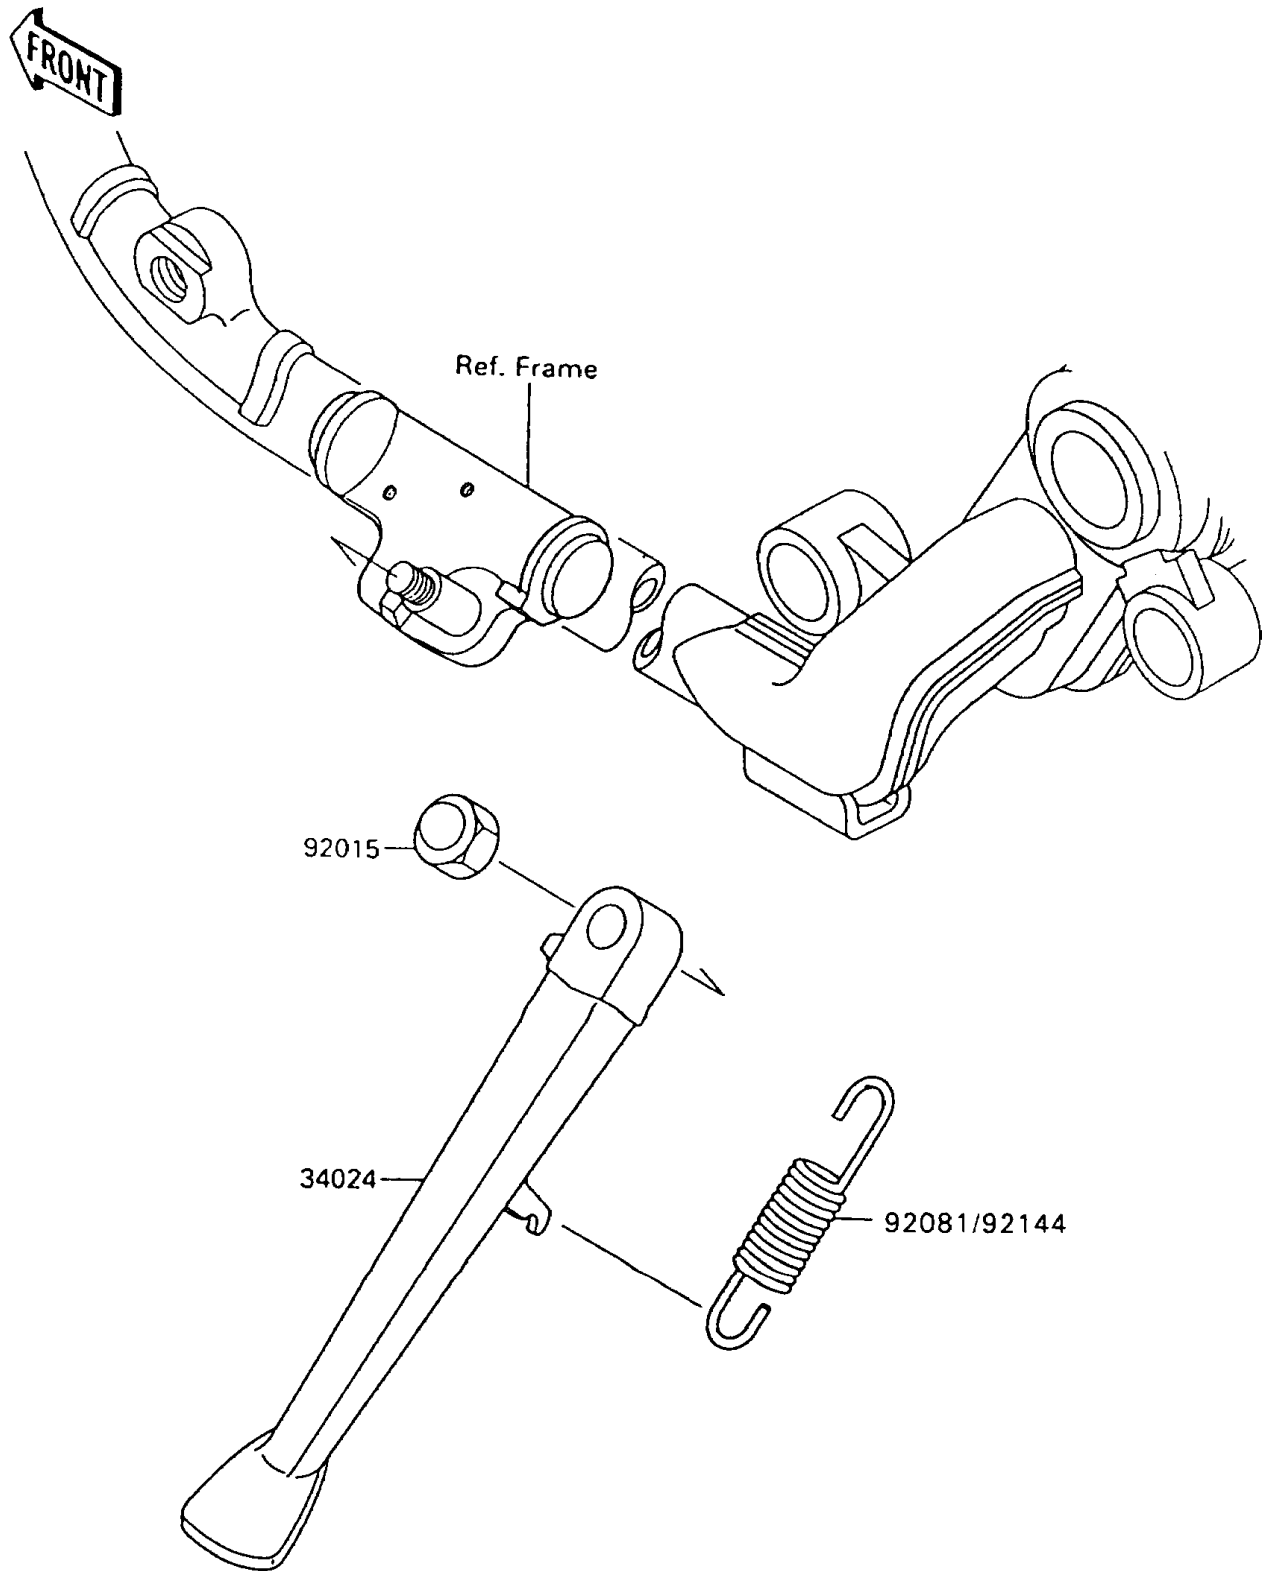

1994 Vulcan 88 PARTS DIAGRAM

Stand(s)

F2190

1994 Vulcan 88 PARTS LIST

Stand(s)

ITEM NAME	PART NUMBER	QUANTITY
STAND-SIDE (Ref # 34024)	34024-1250	1
NUT,CAP,10MM (Ref # 92015)	92015-1685	1
SPRING,STAND (Ref # 92081)	92081-1657	1