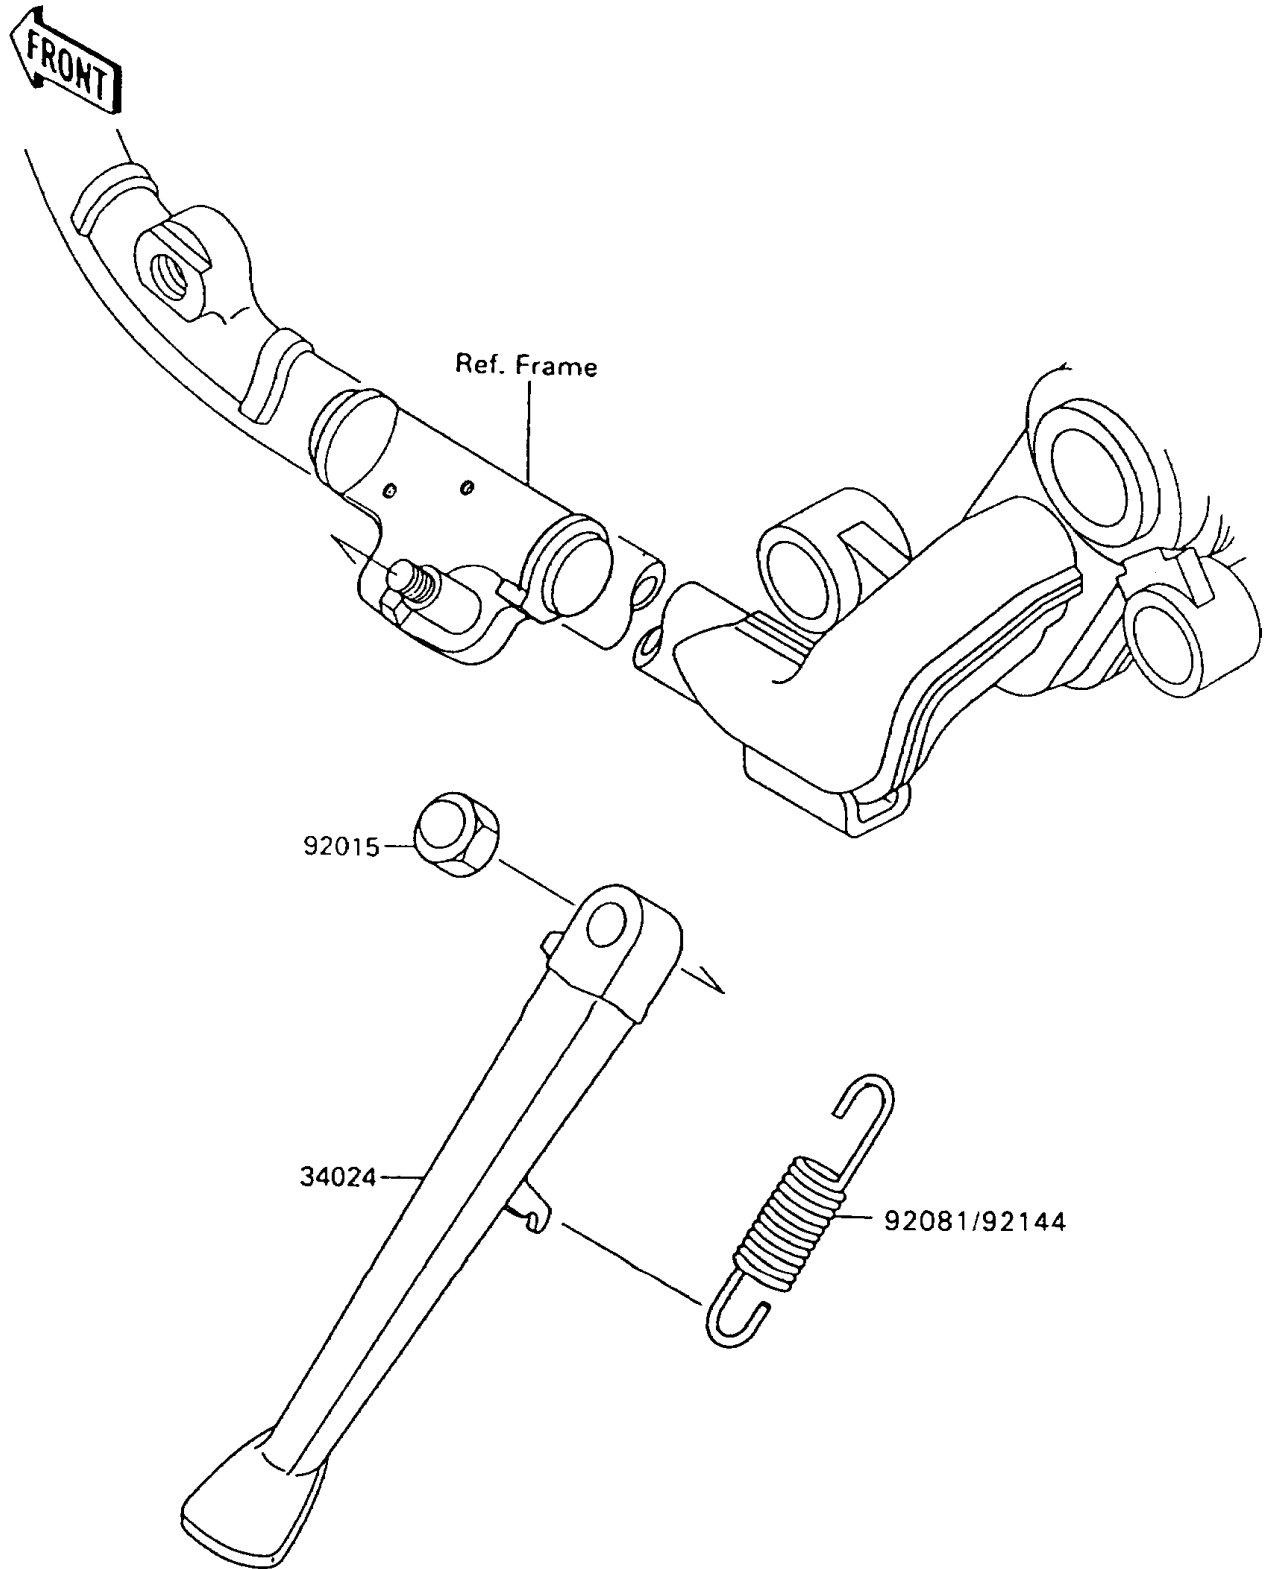

1994 Vulcan 88 PARTS DIAGRAM

Stand(s)

F2190

1994 Vulcan 88 PARTS LIST

Stand(s)

ITEM NAME	PART NUMBER	QUANTITY
STAND-SIDE (Ref # 34024)	34024-1250	1
NUT,CAP,10MM (Ref # 92015)	92015-1685	1
SPRING,STAND (Ref # 92081)	92081-1657	1