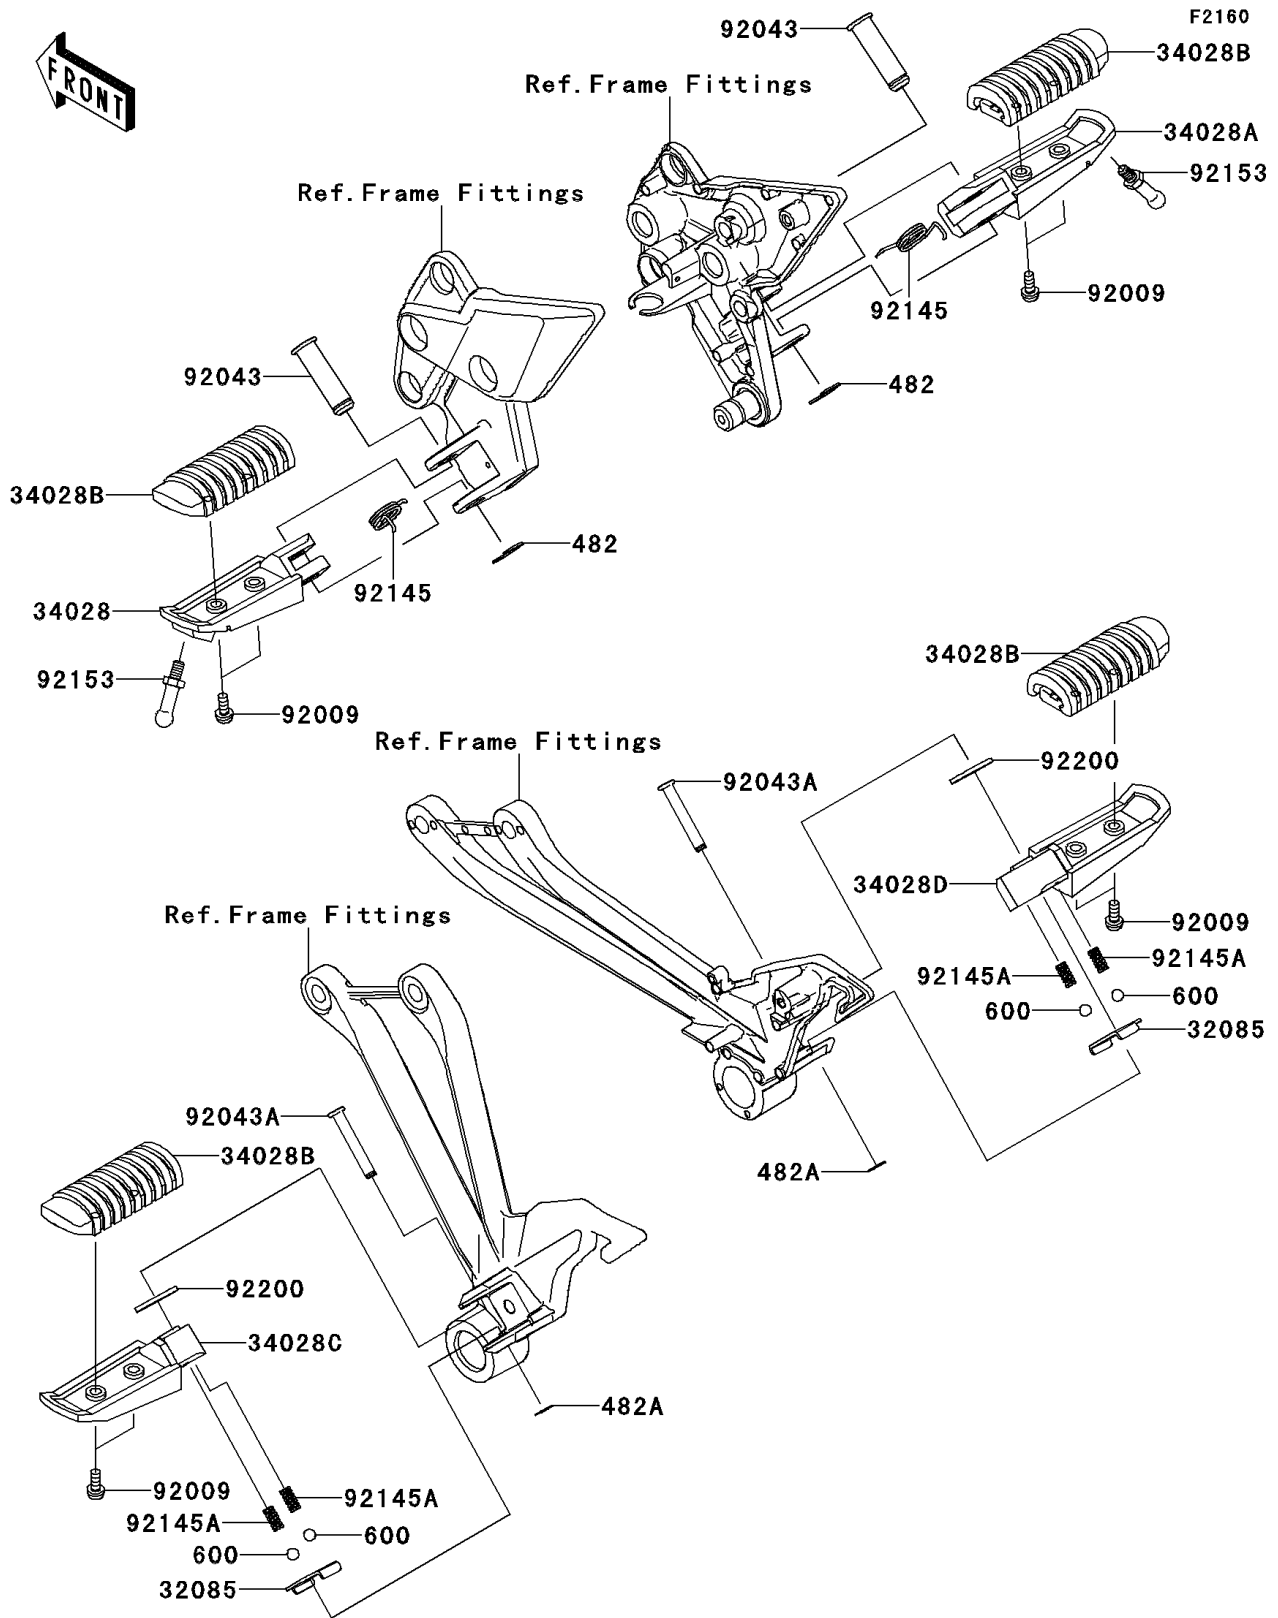

2012 NINJA® 1000 ABS PARTS DIAGRAM

Footrests

2012 NINJA® 1000 ABS PARTS LIST

Footrests

ITEM NAME	PART NUMBER	QUANTITY
STOPPER,REAR STEP (Ref # 32085)	32085-0047	2
STEP,FR,LH (Ref # 34028)	34028-0127	1
STEP,FR,RH (Ref # 34028A)	34028-0128	1
STEP,RUBBER (Ref # 34028B)	34028-0133	4
STEP,RR,LH (Ref # 34028C)	34028-0314	1
STEP,RR,RH (Ref # 34028D)	34028-0315	1
SCREW,5X14 (Ref # 92009)	92009-1404	8
PIN,12X42.5 (Ref # 92043)	92043-1594	2
PIN,6X40 (Ref # 92043A)	92043-1595	2
SPRING,STEP RETURN (Ref # 92145)	92145-0360	2
SPRING (Ref # 92145A)	92145-1319	4
BOLT,BANK SENSOR (Ref # 92153)	92153-1462	2
WASHER,16X26X2.3 (Ref # 92200)	92200-0043	2
CIRCLIP-TYPE-E,10MM (Ref # 482)	482EA0100	2
CIRCLIP-TYPE-E (Ref # 482A)	482EA5000	2
"BALL-STEEL,1/4",,2017-03-16 13:30: (Ref # 600)	600A0800	4