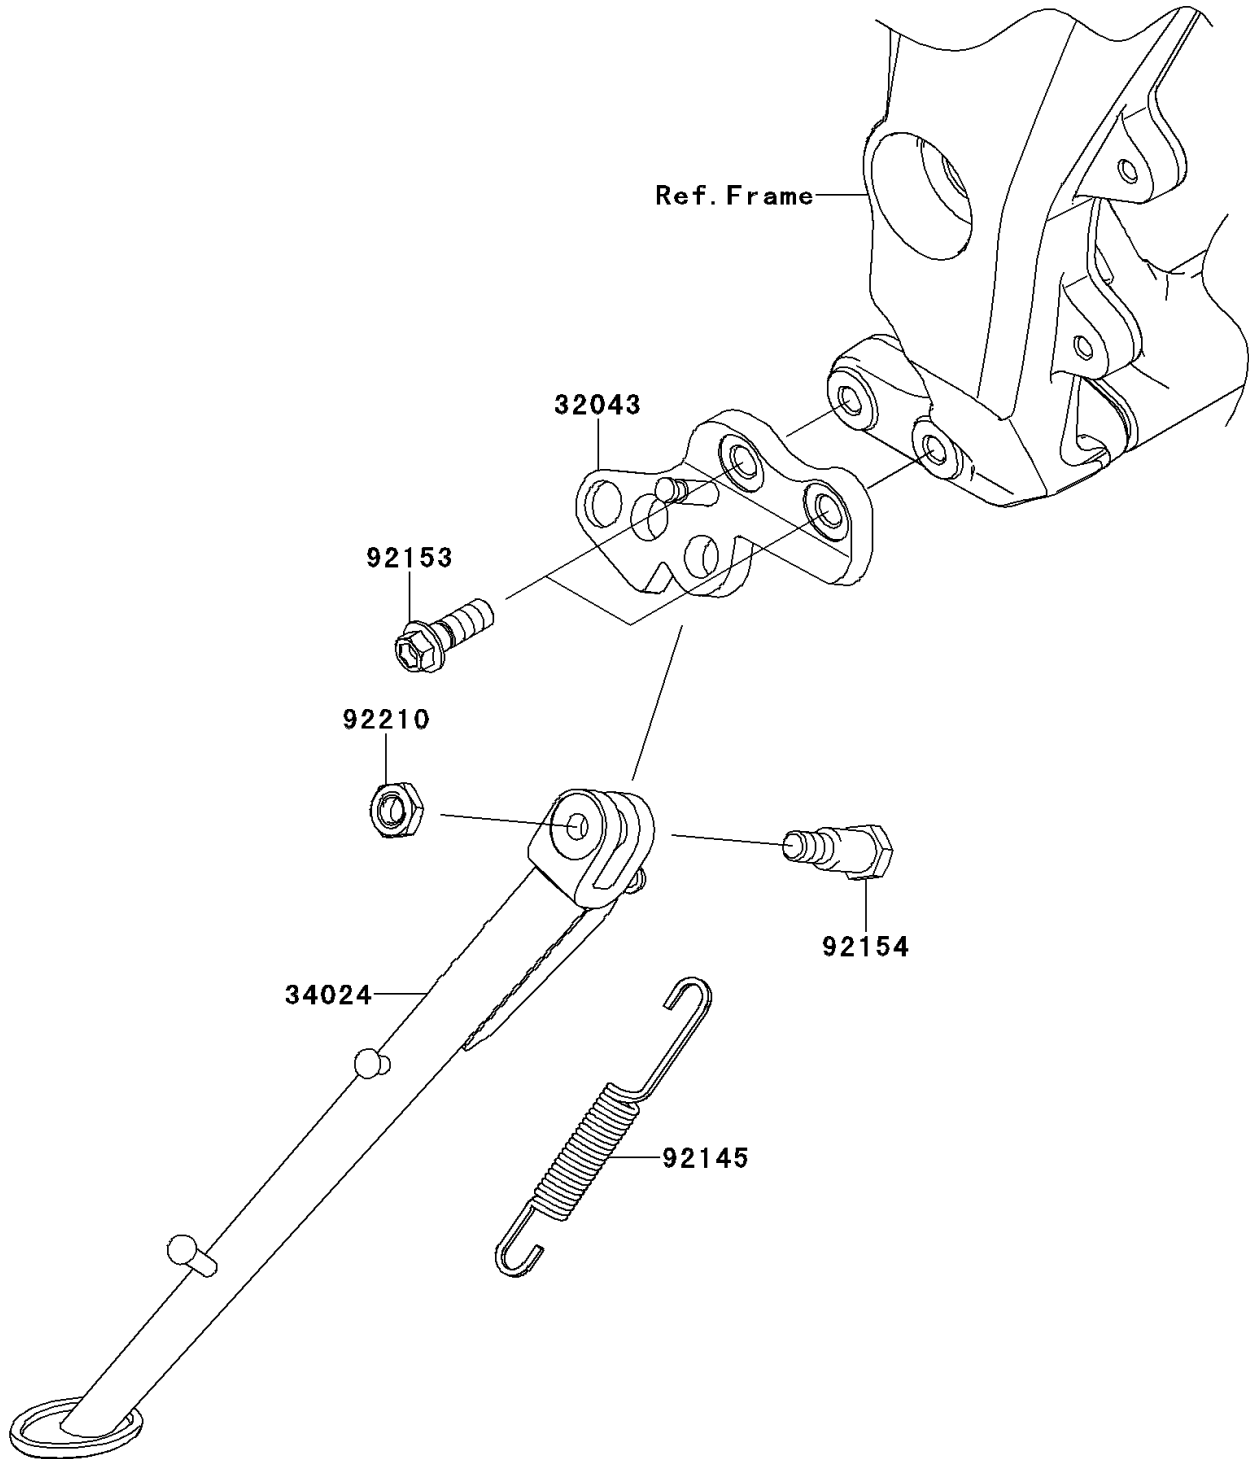

2012 NINJA® 1000 ABS PARTS DIAGRAM

Stand(s)

F2190

2012 NINJA® 1000 ABS PARTS LIST

Stand(s)

ITEM NAME	PART NUMBER	QUANTITY
BRACKET-STAND,F.S.BLACK (Ref # 32043)	32043-0552-18R	1
STAND-SIDE,F.S.BLACK (Ref # 34024)	34024-0102-18R	1
SPRING,SIDE STAND (Ref # 92145)	92145-0562	1
BOLT,FLANGED,10X28 (Ref # 92153)	92153-1417	2
BOLT,10X35.5 (Ref # 92154)	92154-0775	1
NUT,LOCK,10MM (Ref # 92210)	92210-0784	1