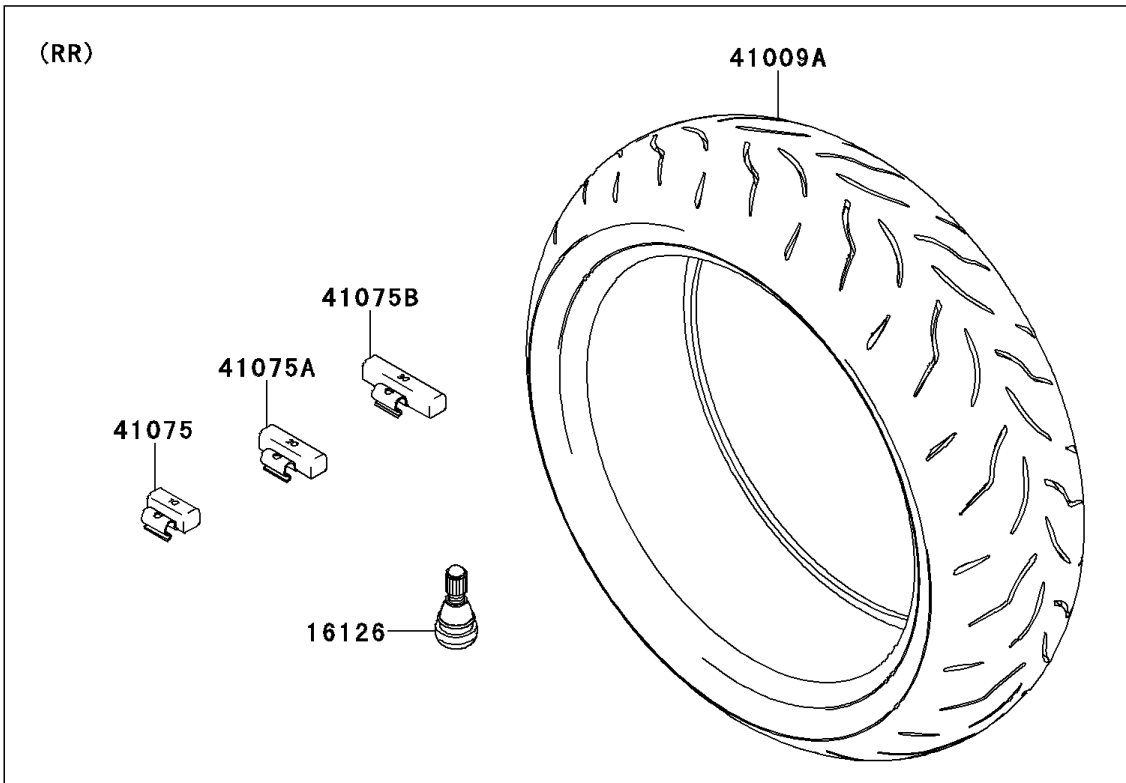

2012 NINJA® 1000 ABS PARTS DIAGRAM

Tires

F2210

2012 NINJA® 1000 ABS PARTS LIST

Tires

ITEM NAME	PART NUMBER	QUANTITY
VALVE,TIRE (Ref # 16126)	16126-1140	2
TIRE,FR,120/70ZR17(58W),BT016F (Ref # 41009)	41009-0274	1
TIRE,RR,190/50ZR17(73W),BT016R (Ref # 41009A)	41009-0275	1
BALANCER-WHEEL,10G,SILVER (Ref # 41075)	41075-0007	AR
BALANCER-WHEEL,20G,SILVER (Ref # 41075A)	41075-0008	AR
BALANCER-WHEEL,30G,SILVER (Ref # 41075B)	41075-0009	AR