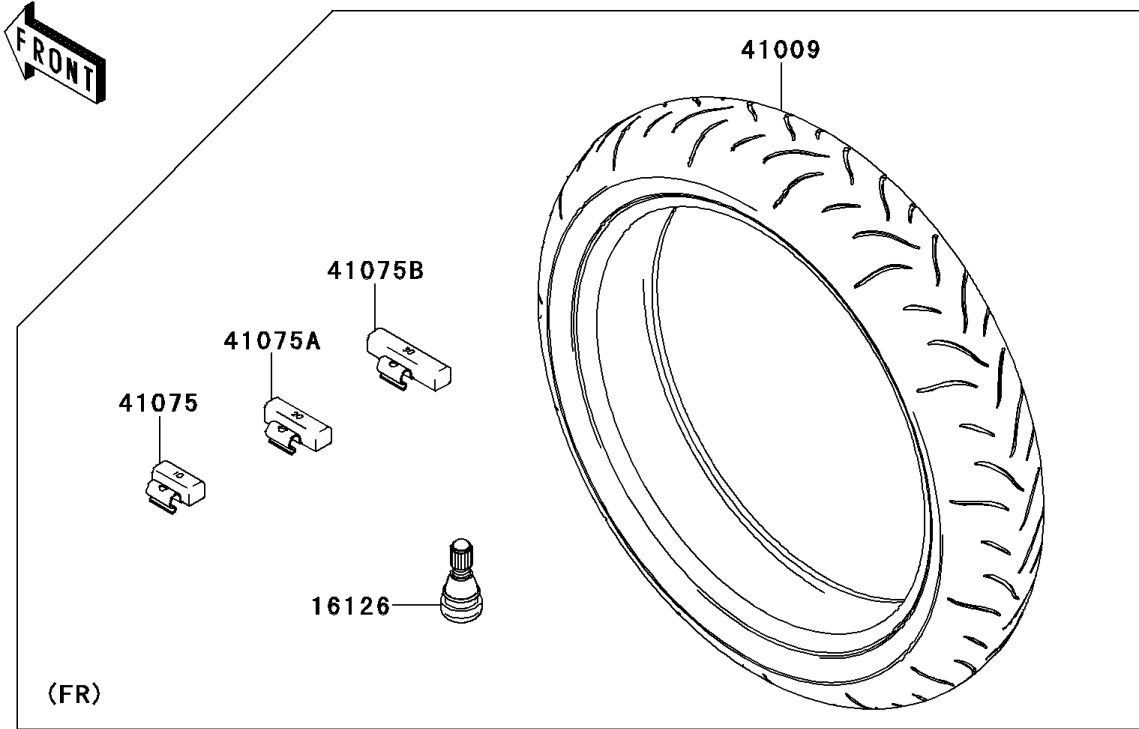

2012 NINJA® 1000 ABS PARTS DIAGRAM

Tires

F2210

2012 NINJA® 1000 ABS PARTS LIST

Tires

ITEM NAME	PART NUMBER	QUANTITY
VALVE,TIRE (Ref # 16126)	16126-1140	2
TIRE,FR,120/70ZR17(58W),BT016F (Ref # 41009)	41009-0274	1
TIRE,RR,190/50ZR17(73W),BT016R (Ref # 41009A)	41009-0275	1
BALANCER-WHEEL,10G,SILVER (Ref # 41075)	41075-0007	AR
BALANCER-WHEEL,20G,SILVER (Ref # 41075A)	41075-0008	AR
BALANCER-WHEEL,30G,SILVER (Ref # 41075B)	41075-0009	AR