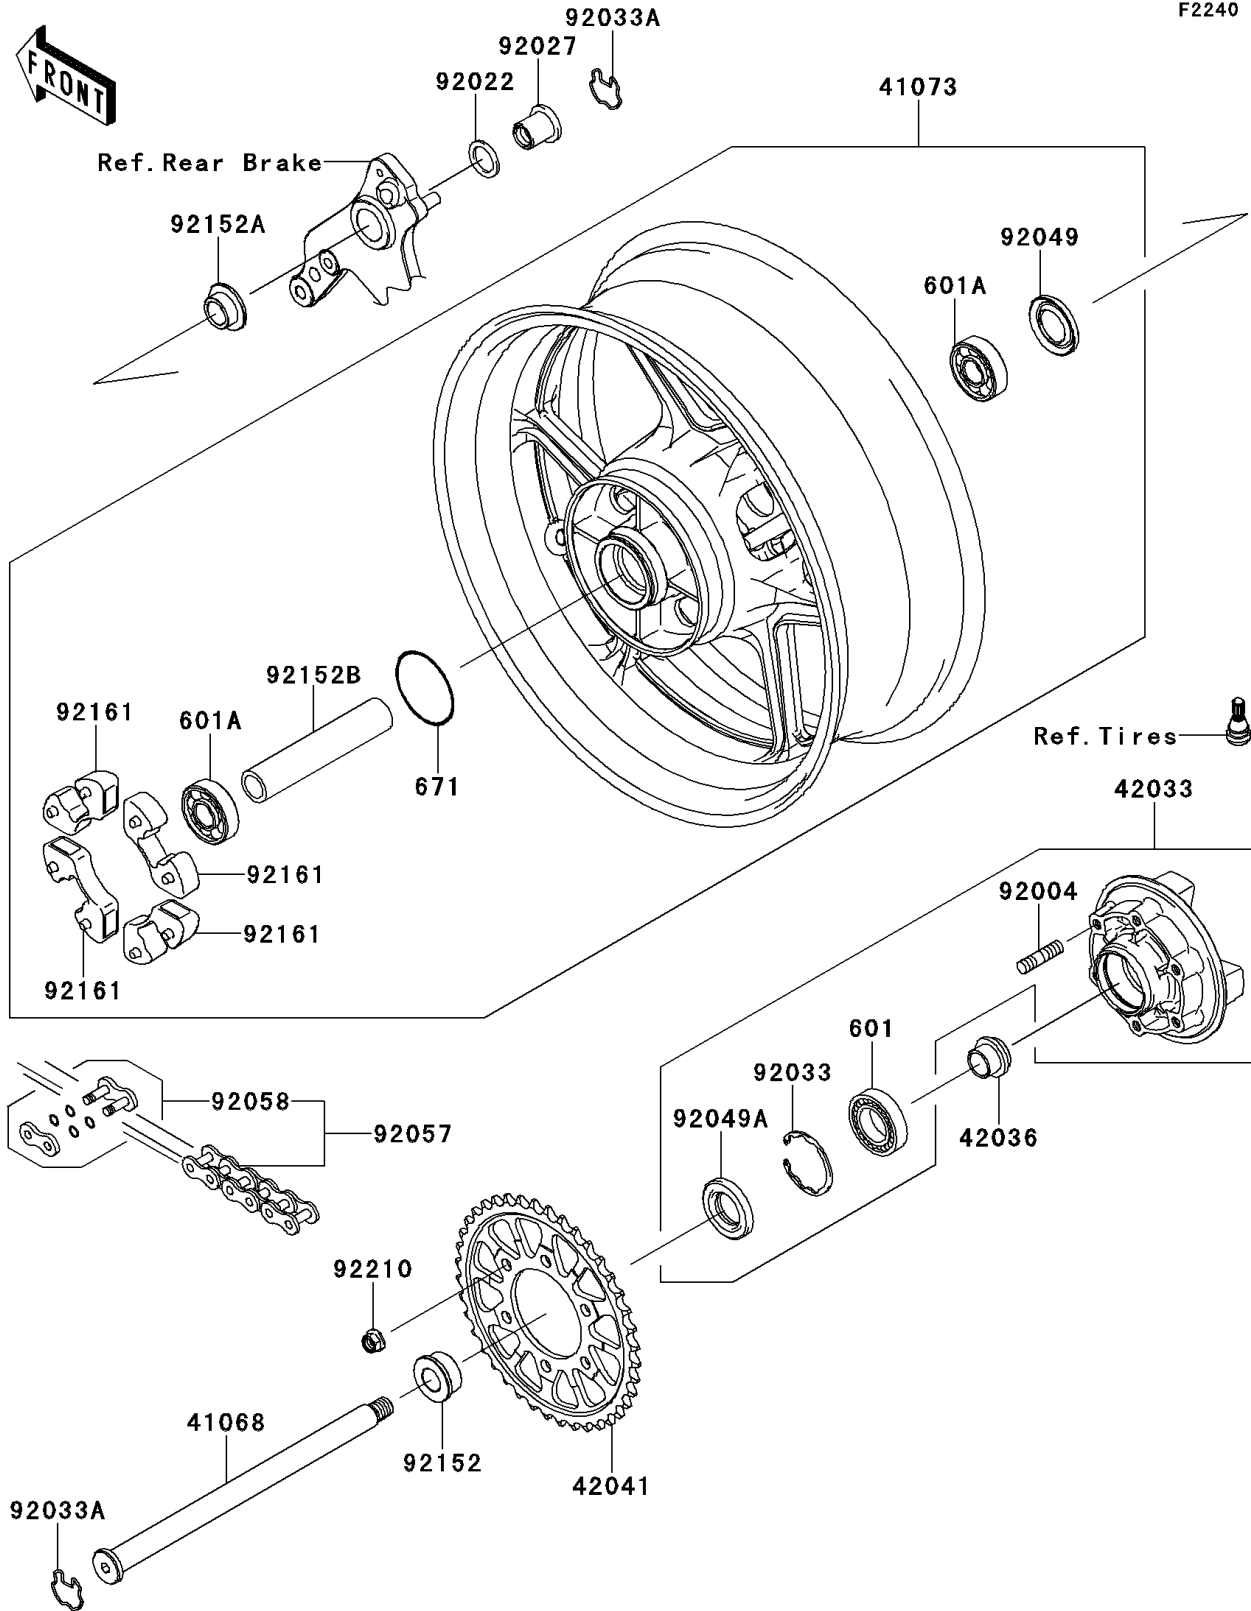

2012 NINJA® 1000 ABS PARTS DIAGRAM

Rear Wheel/Chain

F2240

2012 NINJA® 1000 ABS PARTS LIST

Rear Wheel/Chain

ITEM NAME	PART NUMBER	QUANTITY
AXLE,RR (Ref # 41068)	41068-1354	1
WHEEL-ASSY,RR,G.BLACK (Ref # 41073)	41073-0186-18F	1
COUPLING-ASSY,RR HUB (Ref # 42033)	42033-0028	1
SLEEVE,RR HUB,L=23 (Ref # 42036)	42036-1251	1
SPROCKET-HUB,41T (Ref # 42041)	42041-0095	1
STUD,10X19 (Ref # 92004)	92004-0028	6
WASHER,23X32X2.3 (Ref # 92022)	92022-1618	1
COLLAR,RR AXLE,L=28 (Ref # 92027)	92027-1810	1
RING-SNAP,52MM (Ref # 92033)	92033-1043	1
RING-SNAP,RR AXLE (Ref # 92033A)	92033-1156	2
SEAL-OIL,28X52X5 (Ref # 92049)	92049-1061	1
SEAL-OIL (Ref # 92049A)	92049-1287	1
CHAIN,DRIVE,EK525ZX-112L (Ref # 92057)	92057-0203	1
JOINT-CHAIN,DRIVE (Ref # 92058)	92058-0027	1
COLLAR,RR AXLE,LH,L=18 (Ref # 92152)	92152-0118	1
COLLAR,RR AXLE,RH,20X28X14.5 (Ref # 92152A)	92152-0876	1
COLLAR,RR HUB,20.2X28X144.5 (Ref # 92152B)	92152-0892	1
DAMPER,SHOCK,RR HUB (Ref # 92161)	92161-0342	4
NUT,LOCK,FLANGED,10MM (Ref # 92210)	92210-0276	6
BEARING-BALL (Ref # 601)	601B6205UU	1
BEARING-BALL,#6304UUC3 (Ref # 601A)	601B6304UU	2
O RING,60MM (Ref # 671)	671B2560	1