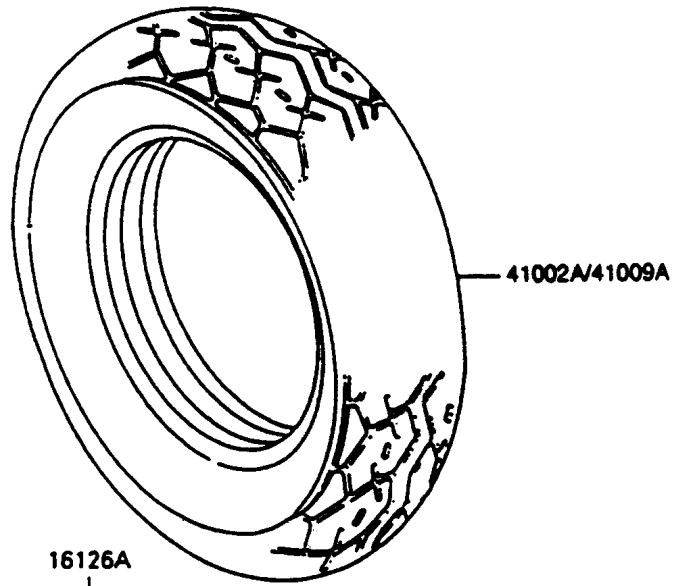

1992 Vulcan 88 PARTS DIAGRAM

Tires

F2210

1992 Vulcan 88 PARTS LIST

Tires

ITEM NAME	PART NUMBER	QUANTITY
VALVE,TIRE (Ref # 16126)	16126-1140	1
VALVE,TIRE (Ref # 16126A)	16126-1191	1
TIRE,FR,100/90-19 57H,F11J(D) (Ref # 41002)	41002-1623	1
TIRE,RR,150/90-15 M/C 74H,K425 (Ref # 41002A)	41002-1734	1
TIRE,FR,100/90-19 57H,L309(BS) (Ref # 41009)	41009-1100	1
TIRE,RR,150/90-15 74H,G526(BS) (Ref # 41009A)	41009-1101	1
BALANCER-WHEEL,10G,SILVER (Ref # 41075)	41075-1014	AR
BALANCER-WHEEL,20G,SILVER (Ref # 41075A)	41075-1015	AR
BALANCER-WHEEL,30G,SILVER (Ref # 41075B)	41075-1016	AR