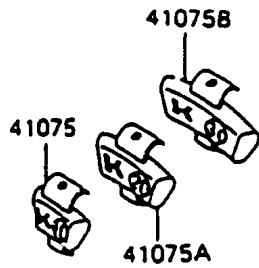

1992 Vulcan 88 PARTS DIAGRAM

Tires

F2210

1992 Vulcan 88 PARTS LIST

Tires

ITEM NAME	PART NUMBER	QUANTITY
VALVE,TIRE (Ref # 16126)	16126-1140	1
VALVE,TIRE (Ref # 16126A)	16126-1191	1
TIRE,FR,100/90-19 57H,F11J(D) (Ref # 41002)	41002-1623	1
TIRE,RR,150/90-15 M/C 74H,K425 (Ref # 41002A)	41002-1734	1
TIRE,FR,100/90-19 57H,L309(BS) (Ref # 41009)	41009-1100	1
TIRE,RR,150/90-15 74H,G526(BS) (Ref # 41009A)	41009-1101	1
BALANCER-WHEEL,10G,SILVER (Ref # 41075)	41075-1014	AR
BALANCER-WHEEL,20G,SILVER (Ref # 41075A)	41075-1015	AR
BALANCER-WHEEL,30G,SILVER (Ref # 41075B)	41075-1016	AR