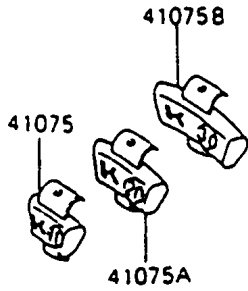

1992 Vulcan 88 PARTS DIAGRAM

Tires

F2210

1992 Vulcan 88 PARTS LIST

Tires

ITEM NAME	PART NUMBER	QUANTITY
VALVE,TIRE (Ref # 16126)	16126-1140	1
VALVE,TIRE (Ref # 16126A)	16126-1191	1
TIRE,FR,100/90-19 57H,F11J(D) (Ref # 41002)	41002-1623	1
TIRE,RR,150/90-15 M/C 74H,K425 (Ref # 41002A)	41002-1734	1
TIRE,FR,100/90-19 57H,L309(BS) (Ref # 41009)	41009-1100	1
TIRE,RR,150/90-15 74H,G526(BS) (Ref # 41009A)	41009-1101	1
BALANCER-WHEEL,10G,SILVER (Ref # 41075)	41075-1014	AR
BALANCER-WHEEL,20G,SILVER (Ref # 41075A)	41075-1015	AR
BALANCER-WHEEL,30G,SILVER (Ref # 41075B)	41075-1016	AR