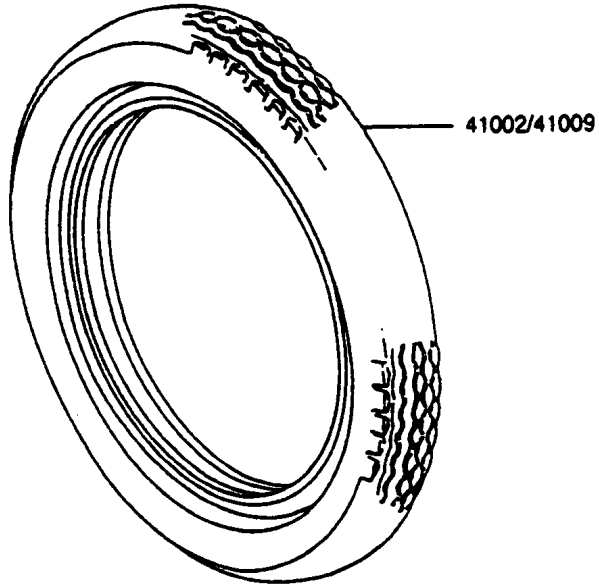

1992 Vulcan 88 PARTS DIAGRAM

Tires

F2210

1992 Vulcan 88 PARTS LIST

Tires

ITEM NAME	PART NUMBER	QUANTITY
VALVE,TIRE (Ref # 16126)	16126-1140	1
VALVE,TIRE (Ref # 16126A)	16126-1191	1
TIRE,FR,100/90-19 57H,F11J(D) (Ref # 41002)	41002-1623	1
TIRE,RR,150/90-15 M/C 74H,K425 (Ref # 41002A)	41002-1734	1
TIRE,FR,100/90-19 57H,L309(BS) (Ref # 41009)	41009-1100	1
TIRE,RR,150/90-15 74H,G526(BS) (Ref # 41009A)	41009-1101	1
BALANCER-WHEEL,10G,SILVER (Ref # 41075)	41075-1014	AR
BALANCER-WHEEL,20G,SILVER (Ref # 41075A)	41075-1015	AR
BALANCER-WHEEL,30G,SILVER (Ref # 41075B)	41075-1016	AR