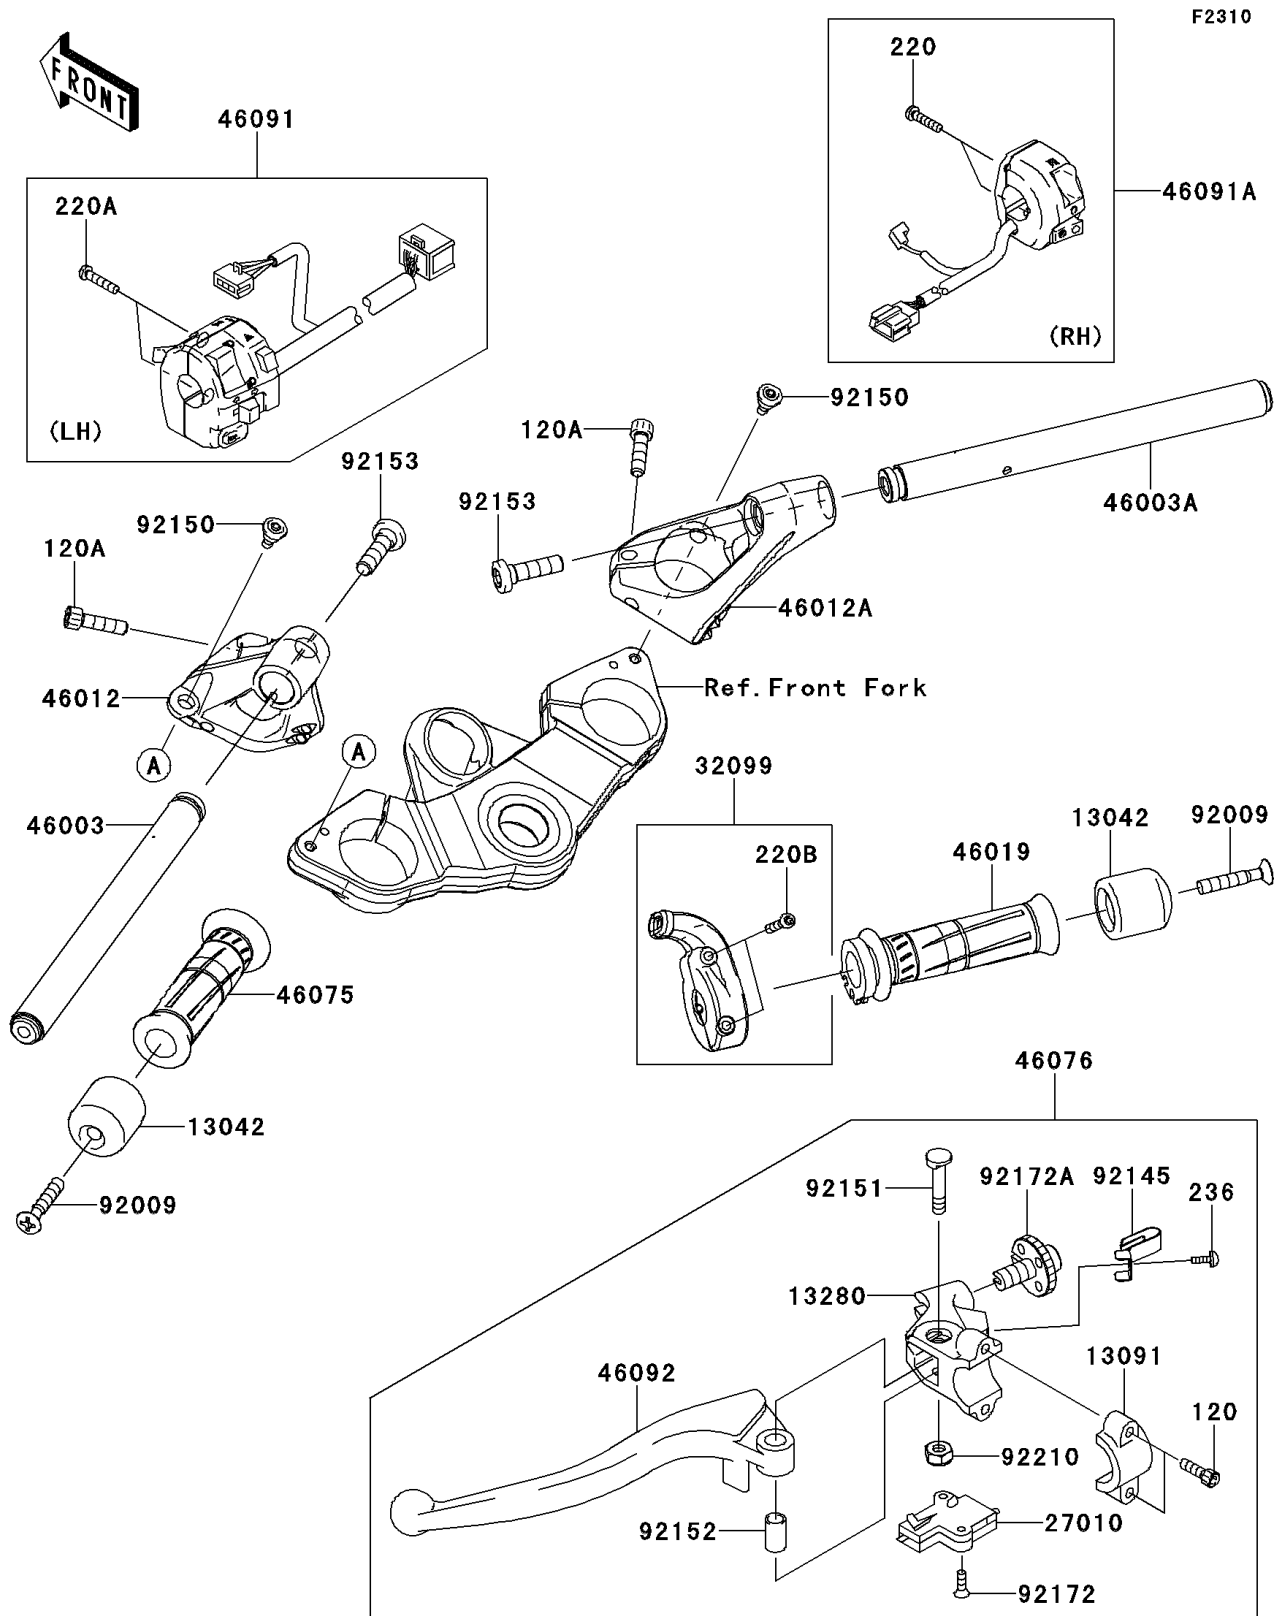

2013 NINJA® 1000 ABS PARTS DIAGRAM

Handlebar

2013 NINJA® 1000 ABS PARTS LIST

Handlebar

ITEM NAME	PART NUMBER	QUANTITY
WEIGHT (Ref # 13042)	13042-0710	2
HOLDER,CLUTCH LEVER (Ref # 13091)	13091-1624	1
HOLDER,CLUTCH LEVER (Ref # 13280)	13280-1160	1
SWITCH,CLUTCH (Ref # 27010)	27010-0717	1
CASE,THROTTLE (Ref # 32099)	32099-0049	1
HANDLE,LH (Ref # 46003)	46003-0566	1
HANDLE,RH (Ref # 46003A)	46003-0567	1
HOLDER-HANDLE,LH,F.S.BLACK (Ref # 46012)	46012-0090-18R	1
HOLDER-HANDLE,RH,F.S.BLACK (Ref # 46012A)	46012-0091-18R	1
GRIP-ASSY,THROTTLE (Ref # 46019)	46019-0020	1
GRIP,LH (Ref # 46075)	46075-0068	1
LEVER-ASSY-GRIP,CLUTCH (Ref # 46076)	46076-0078	1
HOUSING-ASSY-CONTROL,LH (Ref # 46091)	46091-0119	1
HOUSING-ASSY-CONTROL,RH (Ref # 46091A)	46091-0185	1
LEVER-GRIP,CLUTCH (Ref # 46092)	46092-0006	1
SCREW,8X45 (Ref # 92009)	92009-1257	2
SPRING (Ref # 92145)	92145-1286	1
BOLT,6MM (Ref # 92150)	92150-1090	2
BOLT (Ref # 92151)	92151-1523	1
COLLAR (Ref # 92152)	92152-0103	1
BOLT,SOCKET,10X37 (Ref # 92153)	92153-1440	2
SCREW,3X16 (Ref # 92172)	92172-0183	2
SCREW,ADJUST NUT (Ref # 92172A)	92172-1060	1
NUT,LOCK,6MM (Ref # 92210)	92210-0006	1
BOLT-SOCKET,6X20 (Ref # 120)	120CA0620	2
BOLT-SOCKET,8X30 (Ref # 120A)	120CA0830	2
SCREW-PAN-CROS,5X22 (Ref # 220)	220AB0522	2
SCREW-PAN-CROS,5X25 (Ref # 220A)	220AB0525	2
SCREW-PAN-CROS,5X35 (Ref # 220B)	220AB0535	2

2013 NINJA® 1000 ABS PARTS LIST

Handlebar

ITEM NAME	PART NUMBER	QUANTITY
SCREW-PAN-WSP-CROS,4X10 (Ref # 236)	236AB0410	1