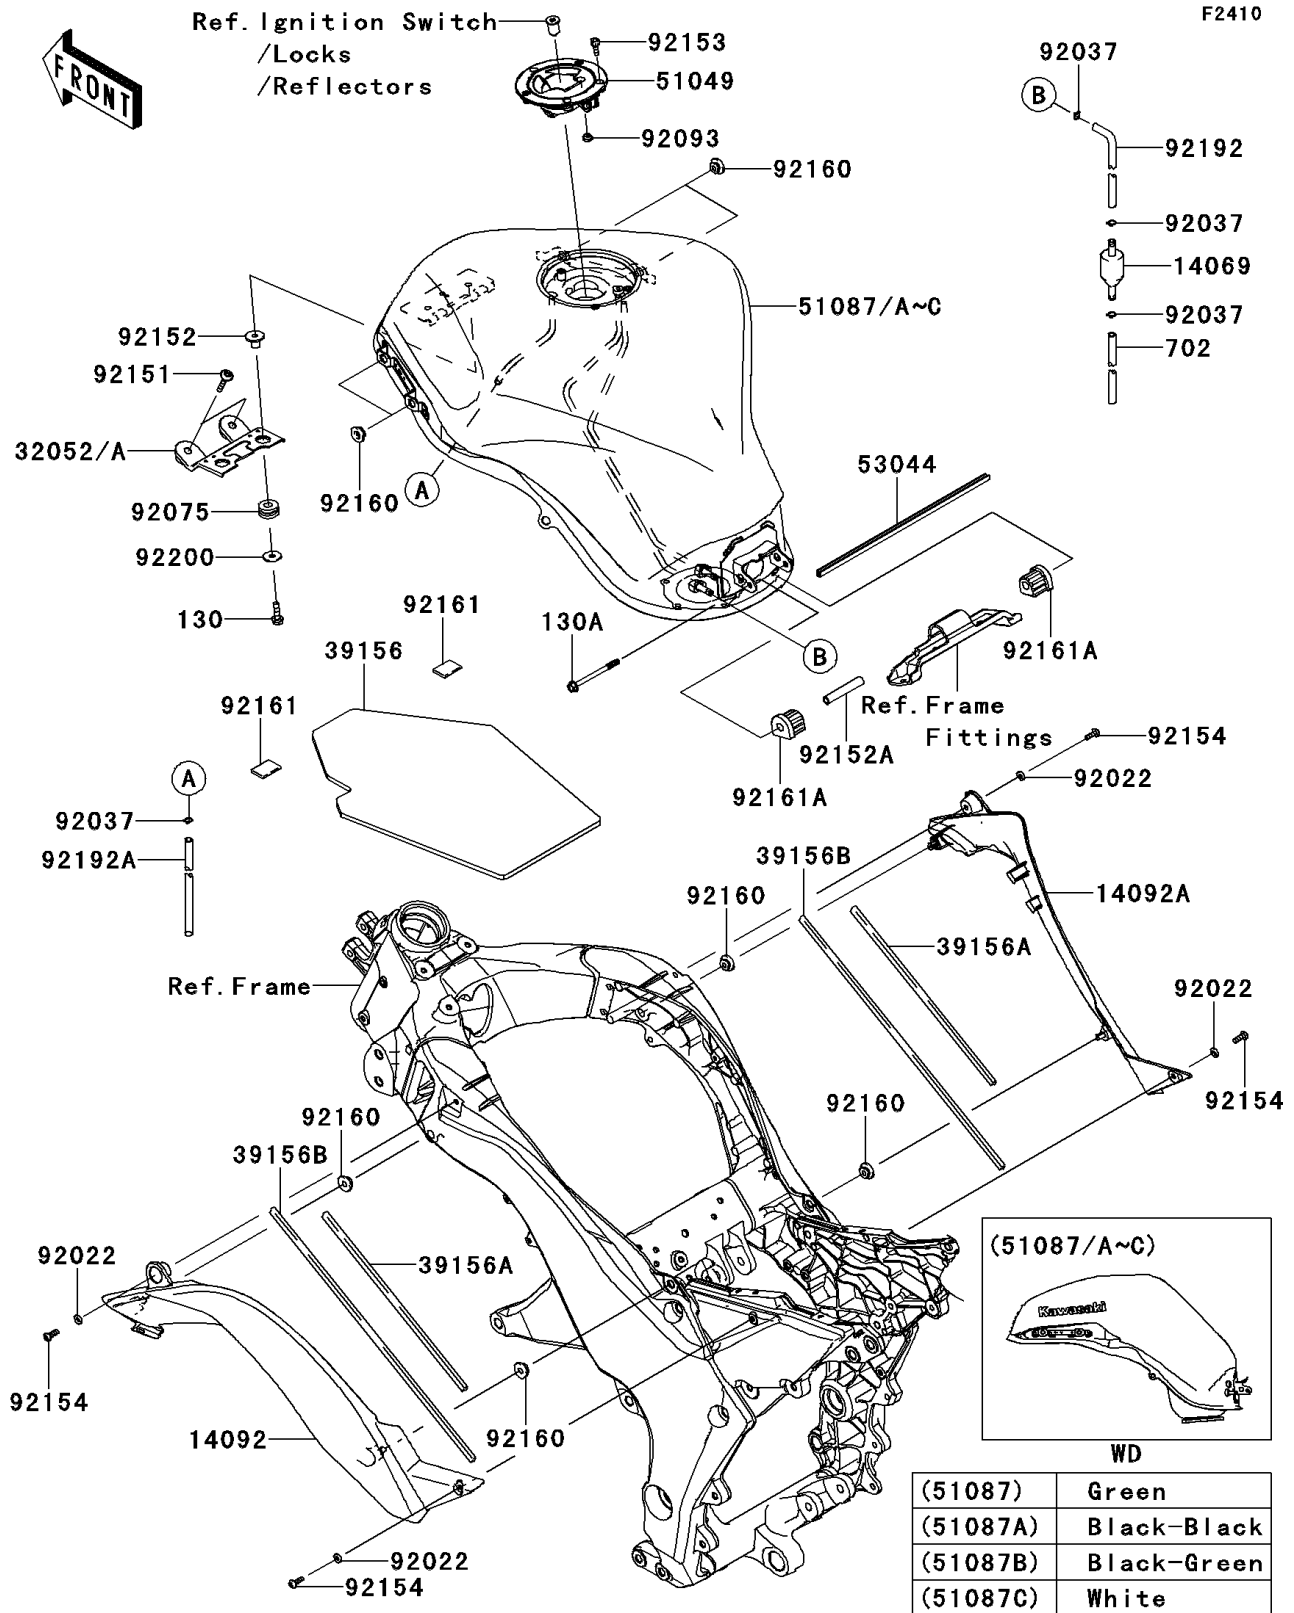

2013 NINJA® 1000 ABS PARTS DIAGRAM

Fuel Tank

2013 NINJA® 1000 ABS PARTS LIST

Fuel Tank

ITEM NAME	PART NUMBER	QUANTITY
BREATHER,TANK (Ref # 14069)	14069-0008	1
COVER,KNEE GRIP,LH,F.BLACK (Ref # 14092)	14092-0161-6Z	1
COVER,KNEE GRIP,RH,F.BLACK (Ref # 14092A)	14092-0162-6Z	1
BRACKET-TANK,F.S.BLACK (Ref # 32052)	32052-0146-18R	1
BRACKET-TANK,F.M.GRAY (Ref # 32052A)	32052-0146-26M	1
PAD,FUEL TANK (Ref # 39156)	39156-0658	1
PAD,8X280X5 (Ref # 39156A)	39156-0703	2
PAD,8X400X5 (Ref # 39156B)	39156-0704	2
CAP-TANK,FUEL (Ref # 51049)	51049-0039	1
TANK-COMP-FUEL,M.S.BLACK (Ref # 51087B)	51087-5430-660	1
TANK-COMP-FUEL,P.S.WHITE (Ref # 51087C)	51087-5431-25Y	1
TRIM (Ref # 53044)	53044-1296	1
WASHER,NYLON,5.3X11.5X1.5 (Ref # 92022)	92022-1521	4
CLAMP,TUBE (Ref # 92037)	92037-010	4
DAMPER (Ref # 92075)	92075-1690	2
SEAL,FUEL TANK CAP (Ref # 92093)	92093-1030	1
BOLT,SOCKET,6X30 (Ref # 92151)	92151-1605	2
COLLAR (Ref # 92152)	92152-0091	2
COLLAR,6.8X10X60 (Ref # 92152A)	92152-1182	1
BOLT,SOCKET,5X16 (Ref # 92153)	92153-1616	3
BOLT,SOCKET,5X16 (Ref # 92154)	92154-0026	4
DAMPER (Ref # 92160)	92160-1613	8
DAMPER,20X30X3 (Ref # 92161)	92161-0958	2
DAMPER,FUEL TANK,RR (Ref # 92161A)	92161-1330	2
TUBE,BREATHER (Ref # 92192)	92192-0798	1
TUBE,6X9X926(30) (Ref # 92192A)	92192-1024	1
WASHER,6.5X22X1.6 (Ref # 92200)	92200-1087	2
BOLT-FLANGED,6X22 (Ref # 130)	130BA0622	2
BOLT-FLANGED,6X70 (Ref # 130A)	130BB0670	1

2013 NINJA® 1000 ABS PARTS LIST

Fuel Tank

ITEM NAME	PART NUMBER	QUANTITY
TUBE-RUBBER,6X9X300 (Ref # 702)	702A06300	1