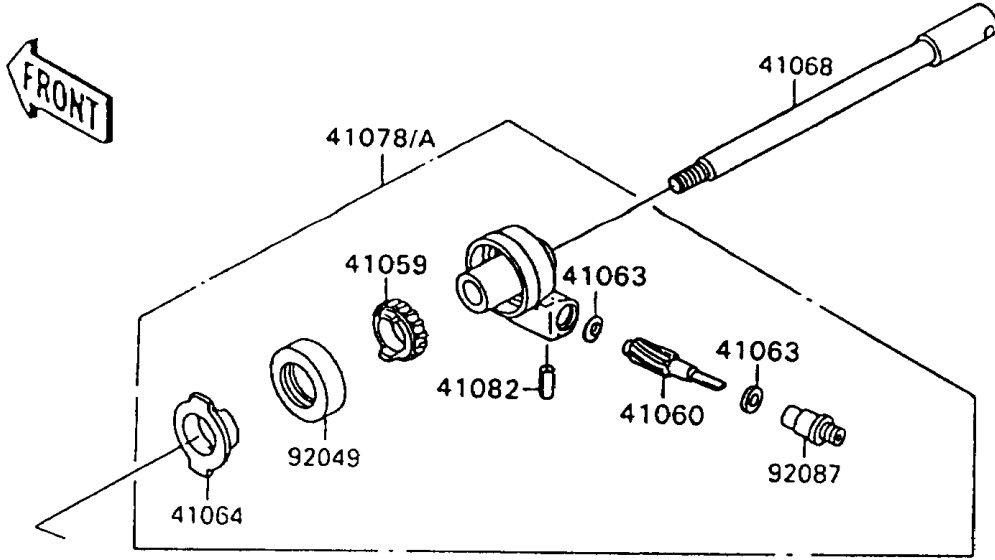

1994 Vulcan 88 PARTS DIAGRAM

Front Wheel

F2230

1994 Vulcan 88 PARTS LIST

Front Wheel

ITEM NAME	PART NUMBER	QUANTITY
BEARING-BALL,#6302UG (Ref # 601)	601B6302UG	2
GEAR-METER SCREW,26T (Ref # 41059)	41059-026	1
GEAR-METER SCREW,9T (Ref # 41060)	41060-1006	1
WASHER,5.1X9X0.4 (Ref # 41063)	41063-001	2
RECEIVER-SPEEDOMETER (Ref # 41064)	41064-1053	1
AXLE,FR (Ref # 41068)	41068-1189	1
WHEEL-ASSY,FR,BLACK (Ref # 41073A)	41073-1427-18	1
CASE-ASSY-METER GEAR (Ref # 41078)	41078-1065	1
PIN,SPRING (Ref # 41082)	41082-001	1
NUT,14MM (Ref # 92015)	92015-1407	1
SPACER,32X41.5X2.6 (Ref # 92026)	92026-1354	1
COLLAR,L=70 (Ref # 92027)	92027-1866	1
RING-SNAP,42MM (Ref # 92033)	92033-1041	1
SEAL-OIL,BJN30427-C3 (Ref # 92049)	92049-1057	1
SEAL-OIL,BJN22425 (Ref # 92049A)	92049-1058	2
BUSHING-METER GEAR (Ref # 92087)	92087-1056	1
COLLAR,FRONT AXLE,L=30 (Ref # 92143)	92143-1082	1