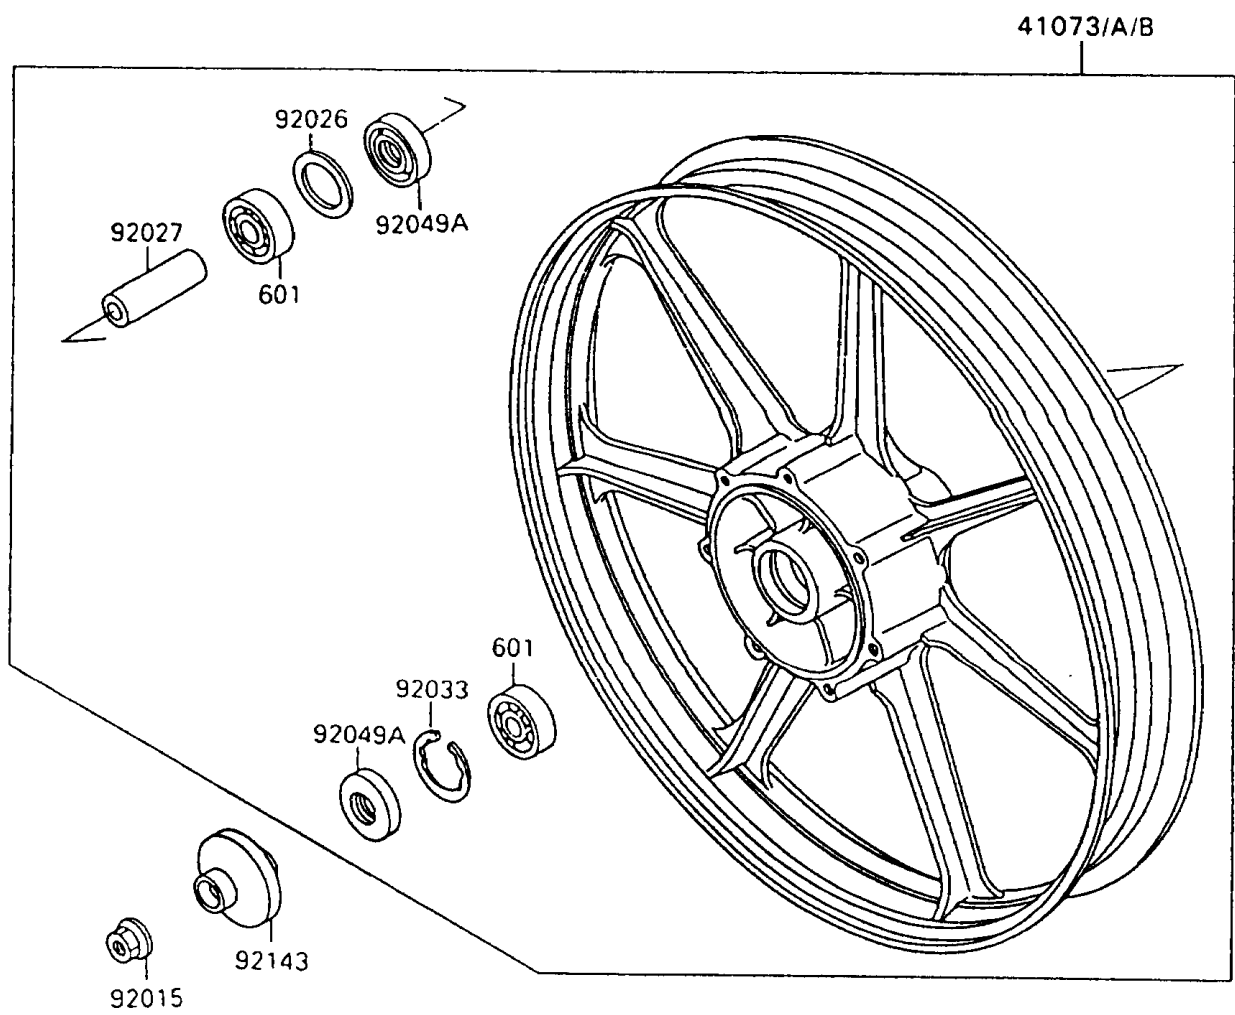

1994 Vulcan 88 PARTS DIAGRAM

Front Wheel

F2230

1994 Vulcan 88 PARTS LIST

Front Wheel

ITEM NAME	PART NUMBER	QUANTITY
BEARING-BALL,#6302UG (Ref # 601)	601B6302UG	2
GEAR-METER SCREW,26T (Ref # 41059)	41059-026	1
GEAR-METER SCREW,9T (Ref # 41060)	41060-1006	1
WASHER,5.1X9X0.4 (Ref # 41063)	41063-001	2
RECEIVER-SPEEDOMETER (Ref # 41064)	41064-1053	1
AXLE,FR (Ref # 41068)	41068-1189	1
WHEEL-ASSY,FR,BLACK (Ref # 41073A)	41073-1427-18	1
CASE-ASSY-METER GEAR (Ref # 41078)	41078-1065	1
PIN,SPRING (Ref # 41082)	41082-001	1
NUT,14MM (Ref # 92015)	92015-1407	1
SPACER,32X41.5X2.6 (Ref # 92026)	92026-1354	1
COLLAR,L=70 (Ref # 92027)	92027-1866	1
RING-SNAP,42MM (Ref # 92033)	92033-1041	1
SEAL-OIL,BJN30427-C3 (Ref # 92049)	92049-1057	1
SEAL-OIL,BJN22425 (Ref # 92049A)	92049-1058	2
BUSHING-METER GEAR (Ref # 92087)	92087-1056	1
COLLAR,FRONT AXLE,L=30 (Ref # 92143)	92143-1082	1