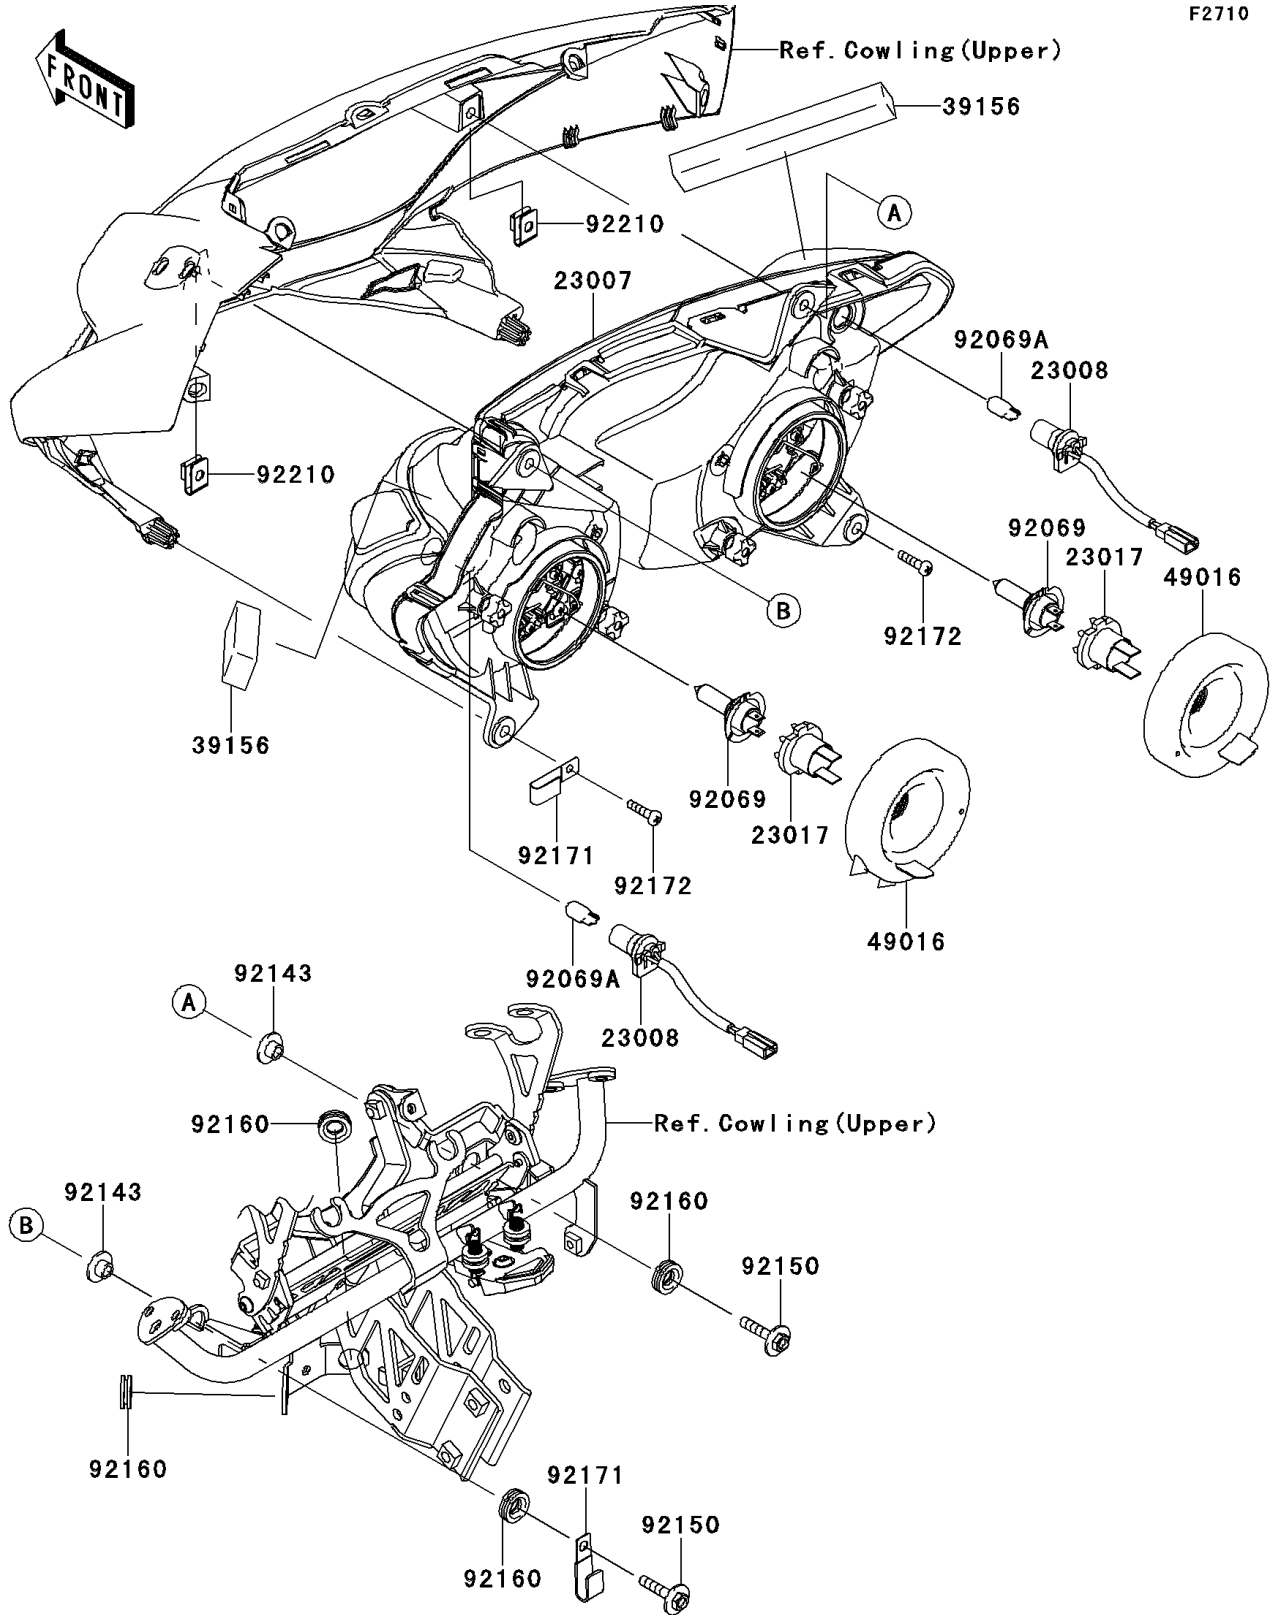

# 2012 NINJA® 1000 ABS PARTS DIAGRAM

Headlight(s)

F2710

## 2012 NINJA® 1000 ABS PARTS LIST

### Headlight(s)

ITEM NAME	PART NUMBER	QUANTITY
LENS-COMP,HEAD LAMP (Ref # 23007)	23007-0144	1
SOCKET-ASSY,HEAD LAMP (Ref # 23008)	23008-0109	2
SOCKET,HEAD LAMP (Ref # 23017)	23017-1067	2
PAD,20X140X15 (Ref # 39156)	39156-0736	2
COVER-SEAL,HEAD LAMP (Ref # 49016)	49016-0062	2
BULB,12V 55W,H7 (Ref # 92069)	92069-0053	2
BULB,12V 5W (Ref # 92069A)	92069-1016	2
COLLAR,L=7.4 (Ref # 92143)	92143-1019	2
BOLT,6X30 (Ref # 92150)	92150-1694	2
DAMPER (Ref # 92160)	92160-1278	4
CLAMP (Ref # 92171)	92171-0305	2
SCREW (Ref # 92172)	92172-1072	2
NUT (Ref # 92210)	92210-0130	2