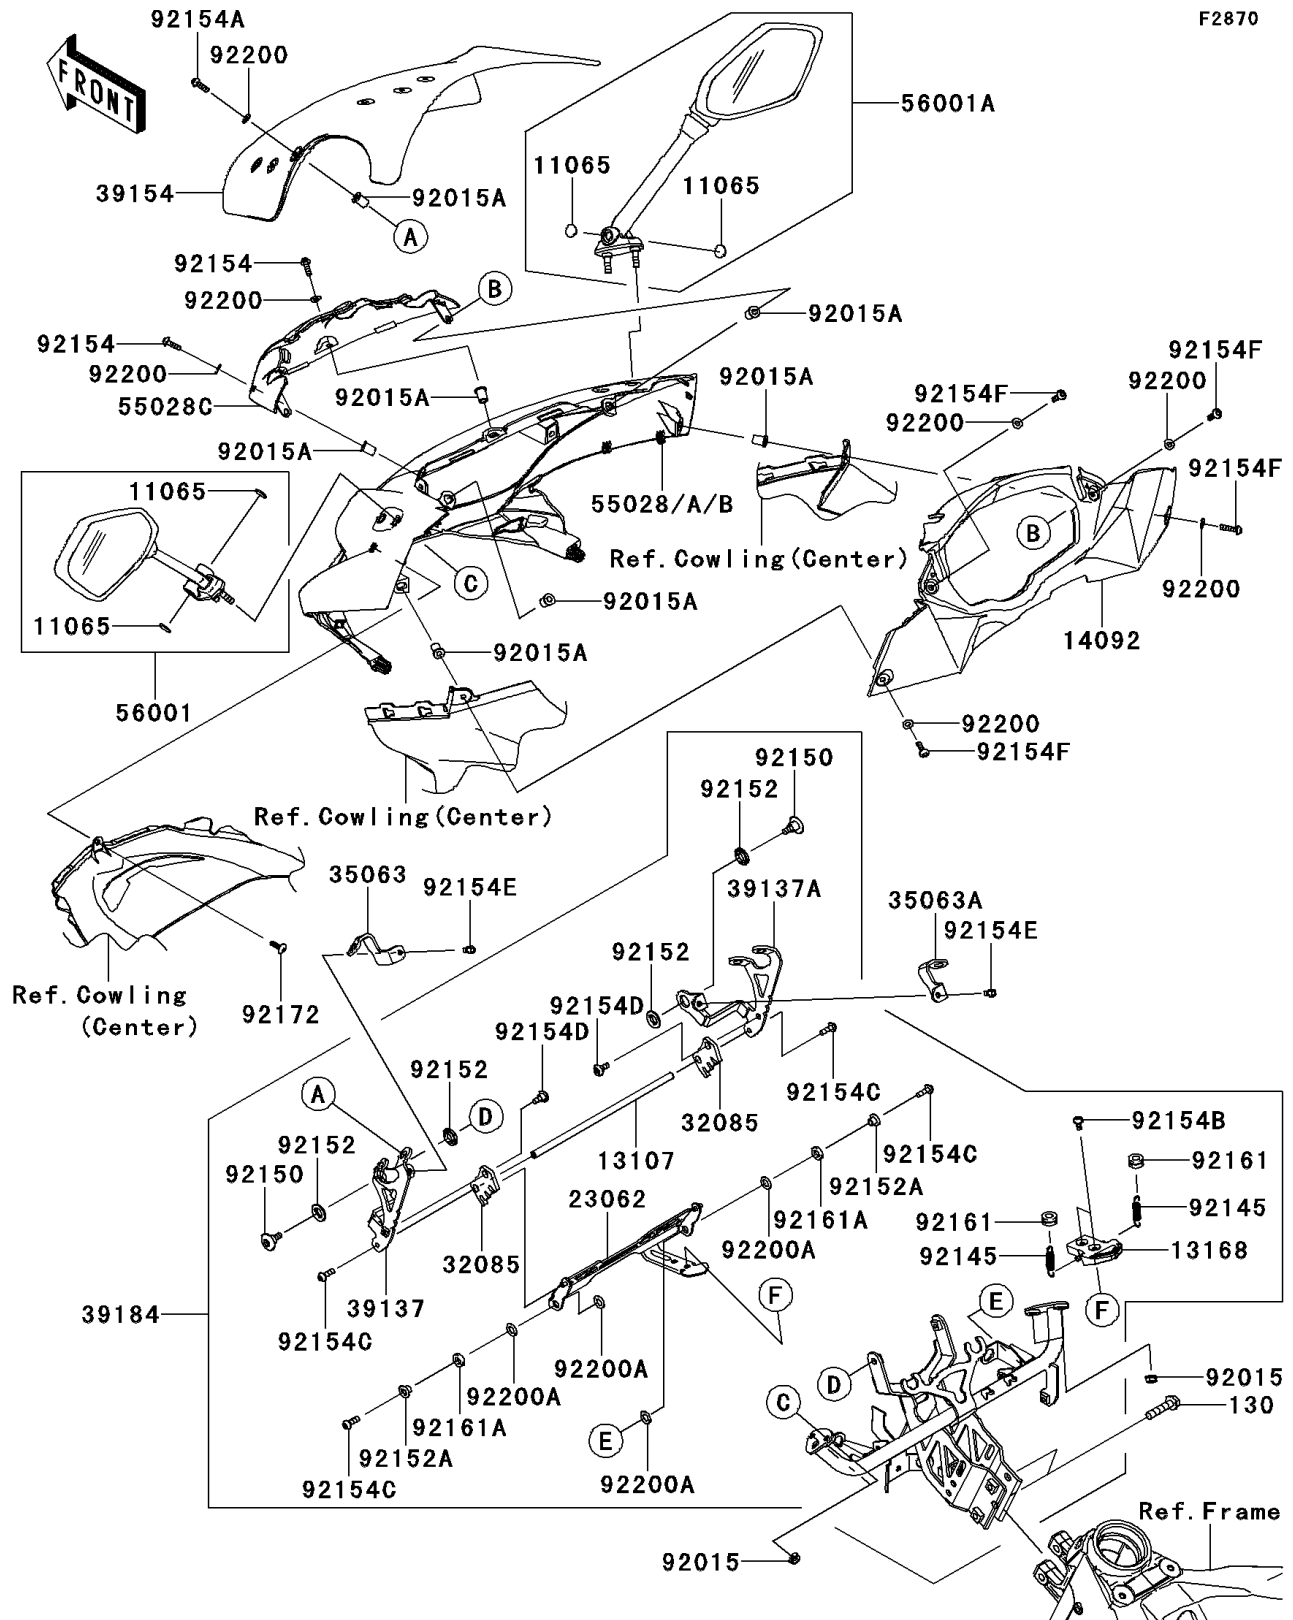

2012 NINJA[®] 1000 ABS PARTS DIAGRAM

Cowling(Upper)

F2870

2012 NINJA® 1000 ABS PARTS LIST

Cowling(Upper)

ITEM NAME	PART NUMBER	QUANTITY
CAP (Ref # 11065)	11065-0787	4
SHAFT (Ref # 13107)	13107-0241	1
LEVER,ADJUST (Ref # 13168)	13168-0211	1
COVER,METER,F.BLACK (Ref # 14092)	14092-0792-6Z	1
BRACKET-COMP (Ref # 23062)	23062-0136	1
STOPPER (Ref # 32085)	32085-0201	2
STAY,LH (Ref # 35063)	35063-0738	1
STAY,RH (Ref # 35063A)	35063-0739	1
STAY-COMP,LH (Ref # 39137)	39137-0064	1
STAY-COMP,RH (Ref # 39137A)	39137-0065	1
WINDSHIELD (Ref # 39154)	39154-0052	1
BRACKET-ASSY,WINDSHIELD (Ref # 39184)	39184-0703	1
COWLING,UPP,C.L.GREEN (Ref # 55028)	55028-0343-17P	1
COWLING,UPP,M.S.BLACK (Ref # 55028B)	55028-0343-660	1
COWLING,CNT,F.BLACK (Ref # 55028C)	55028-0353-6Z	1
MIRROR-ASSY,LH (Ref # 56001)	56001-0231	1
MIRROR-ASSY,RH (Ref # 56001A)	56001-0232	1
NUT,FLANGED,6MM,BLACK (Ref # 92015)	92015-1233	4
NUT,WELL,5MM (Ref # 92015A)	92015-1757	12
SPRING (Ref # 92145)	92145-0805	2
BOLT,SOCKET,6MM (Ref # 92150)	92150-1154	2
COLLAR,10X20X3.75 (Ref # 92152)	92152-0913	4
COLLAR,5.6X8X7.8 (Ref # 92152A)	92152-1506	2
BOLT,SOCKET,5X16 (Ref # 92154)	92154-0026	2
BOLT,SOCKET,5X16 (Ref # 92154A)	92154-0209	6
BOLT,SOCKET,5X10 (Ref # 92154B)	92154-0211	2
BOLT,SOCKET,5X16 (Ref # 92154C)	92154-0287	4
BOLT,SOCKET,5X14 (Ref # 92154D)	92154-0427	2
BOLT,SOCKET,5X12 (Ref # 92154E)	92154-0503	2

2012 NINJA® 1000 ABS PARTS LIST

Cowling(Upper)

ITEM NAME	PART NUMBER	QUANTITY
BOLT,SOCKET,5X20 (Ref # 92154F)	92154-0829	4
DAMPER (Ref # 92161)	92161-0056	2
DAMPER,8.2X15X3 (Ref # 92161A)	92161-0998	2
SCREW,TAPPING,5X16 (Ref # 92172)	92172-0238	1
WASHER,NYLONE,5.3X11.5X0.5 (Ref # 92200)	92200-0006	12
WASHER,8.2X15X1 (Ref # 92200A)	92200-0742	4
BOLT-FLANGED,8X35 (Ref # 130)	130CB0835	2