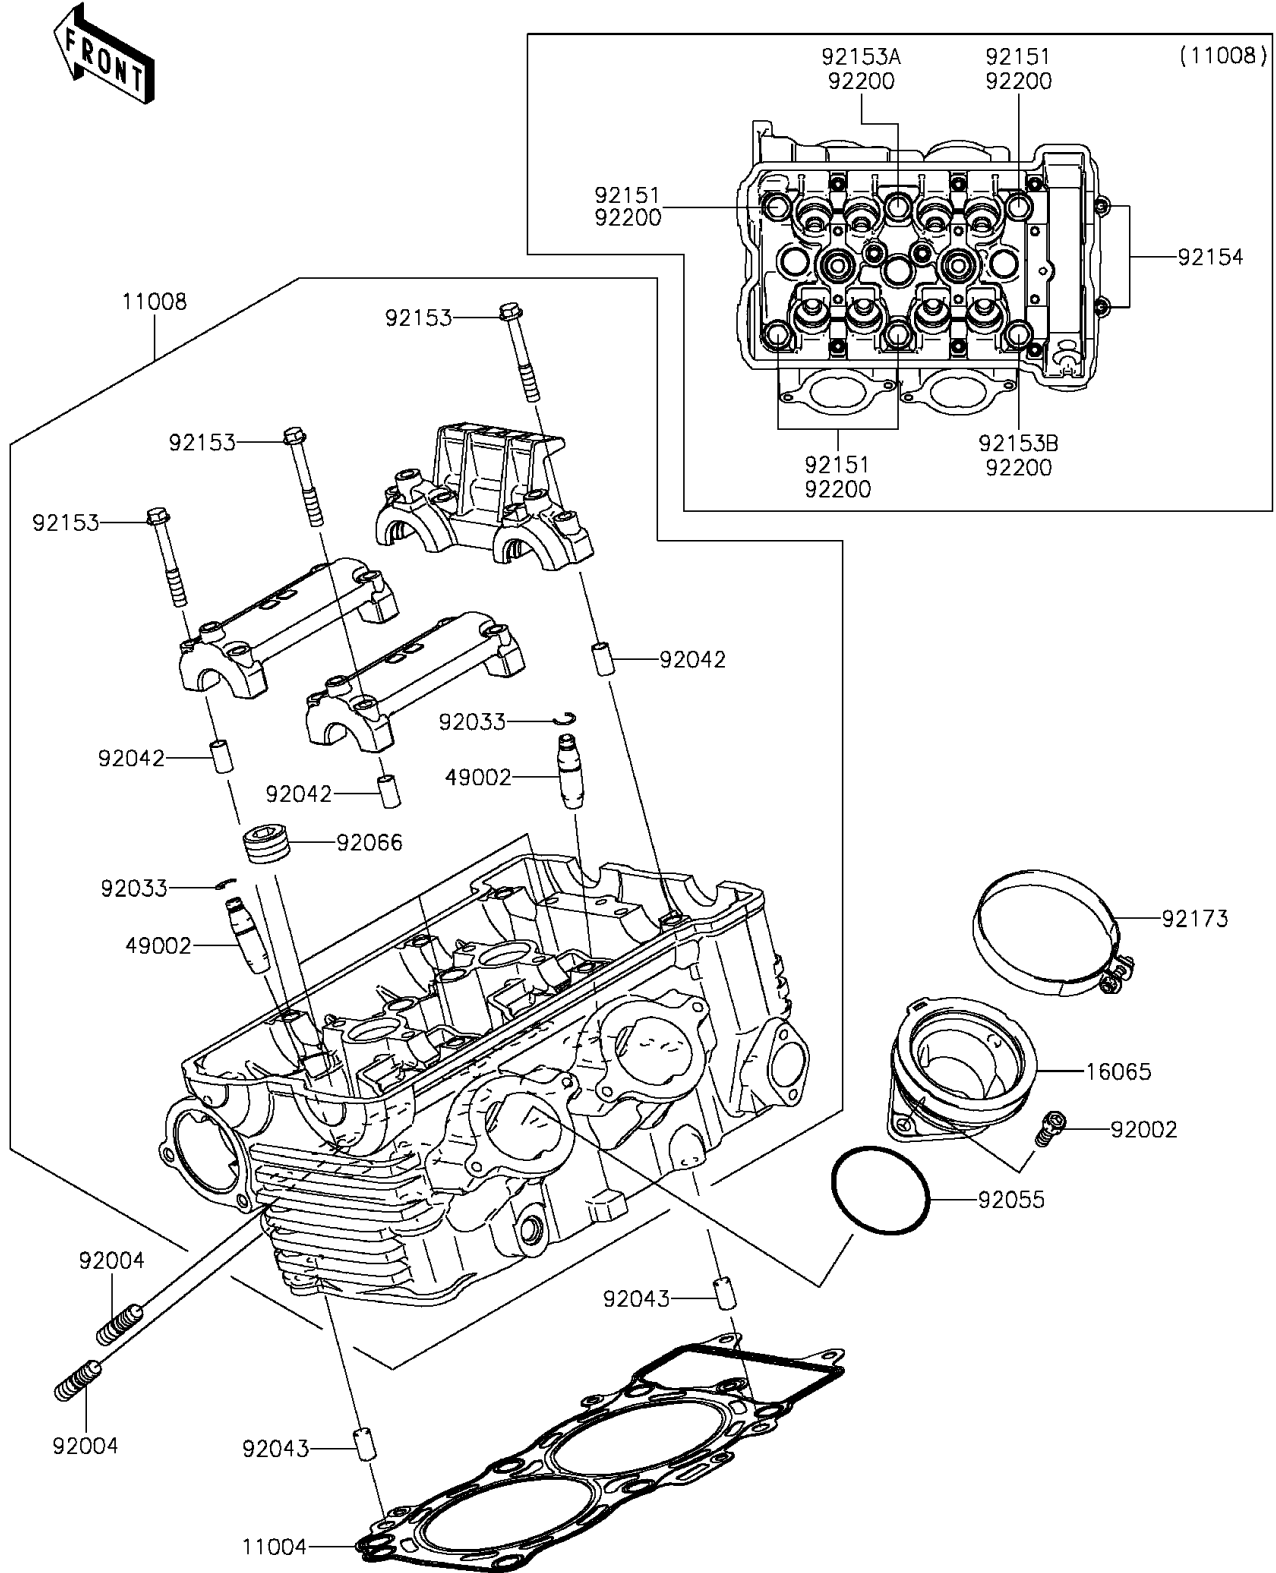

2012 NINJA® 650 PARTS DIAGRAM

Cylinder Head

E1111

2012 NINJA® 650 PARTS LIST

Cylinder Head

ITEM NAME	PART NUMBER	QUANTITY
GASKET-HEAD (Ref # 11004)	11004-0064	1
HEAD-COMP-CYLINDER (Ref # 11008)	11008-0716	1
HOLDER,THROTTLE BODY (Ref # 16065)	16065-0024	2
GUIDE-VALVE (Ref # 49002)	49002-1116	8
BOLT,6X16 (Ref # 92002)	92002-1143	4
STUD,8X22 (Ref # 92004)	92004-0025	4
RING-SNAP (Ref # 92033)	92033-1247	8
PIN,DOWEL,6.3X8X14 (Ref # 92042)	92042-007	6
PIN,8X14 (Ref # 92043)	92043-1567	2
RING-O,47X1.9 (Ref # 92055)	92055-1600	2
PLUG,PT1/2X12.5 (Ref # 92066)	92066-0002	3
BOLT,10X158 (Ref # 92151)	92151-1152	4
BOLT,6X45 (Ref # 92153)	92153-0339	12
BOLT,FLANGED-SMALL,10X176 (Ref # 92153A)	92153-0972	1
BOLT,FLANGED-SMALL,10X80 (Ref # 92153B)	92153-1321	1
BOLT,SOCKET,6X30 (Ref # 92154)	92154-0116	2
CLAMP (Ref # 92173)	92173-0239	2
WASHER,10.5X19X2.3 (Ref # 92200)	92200-0363	6