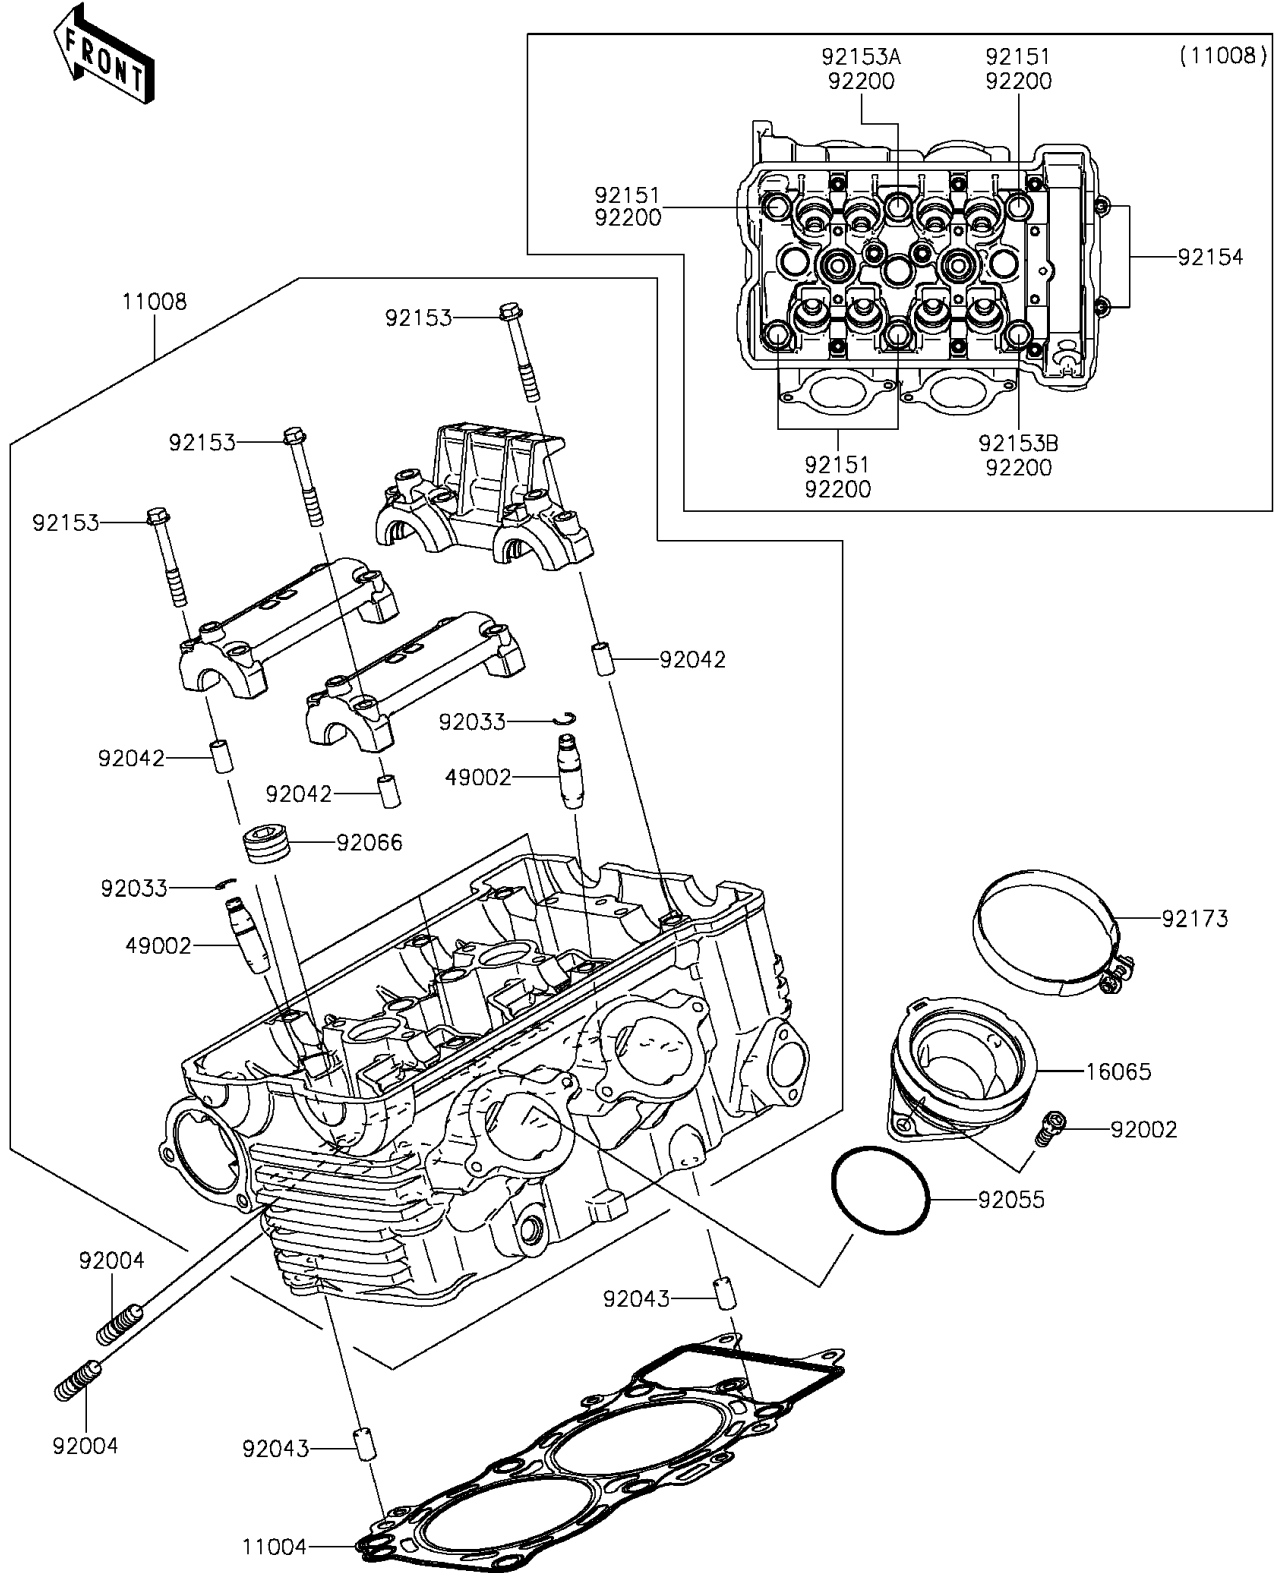

2015 Ninja® 650 PARTS DIAGRAM

Cylinder Head

E1111

2015 Ninja® 650 PARTS LIST

Cylinder Head

ITEM NAME	PART NUMBER	QUANTITY
GASKET-HEAD (Ref # 11004)	11004-0064	1
HEAD-COMP-CYLINDER (Ref # 11008)	11008-0716	1
HOLDER,THROTTLE BODY (Ref # 16065)	16065-0024	2
GUIDE-VALVE (Ref # 49002)	49002-1116	8
BOLT,6X16 (Ref # 92002)	92002-1143	4
STUD,8X22 (Ref # 92004)	92004-0025	4
RING-SNAP (Ref # 92033)	92033-1247	8
PIN,DOWEL,6.3X8X14 (Ref # 92042)	92042-007	6
PIN,8X14 (Ref # 92043)	92043-1567	2
RING-O,47X1.9 (Ref # 92055)	92055-1600	2
PLUG,PT1/2X12.5 (Ref # 92066)	92066-0002	3
BOLT,10X158 (Ref # 92151)	92151-1152	4
BOLT,6X45 (Ref # 92153)	92153-0339	12
BOLT,FLANGED-SMALL,10X176 (Ref # 92153A)	92153-0972	1
BOLT,FLANGED-SMALL,10X80 (Ref # 92153B)	92153-1321	1
BOLT,SOCKET,6X30 (Ref # 92154)	92154-0116	2
CLAMP (Ref # 92173)	92173-0239	2
WASHER,10.5X19X2.3 (Ref # 92200)	92200-0363	6