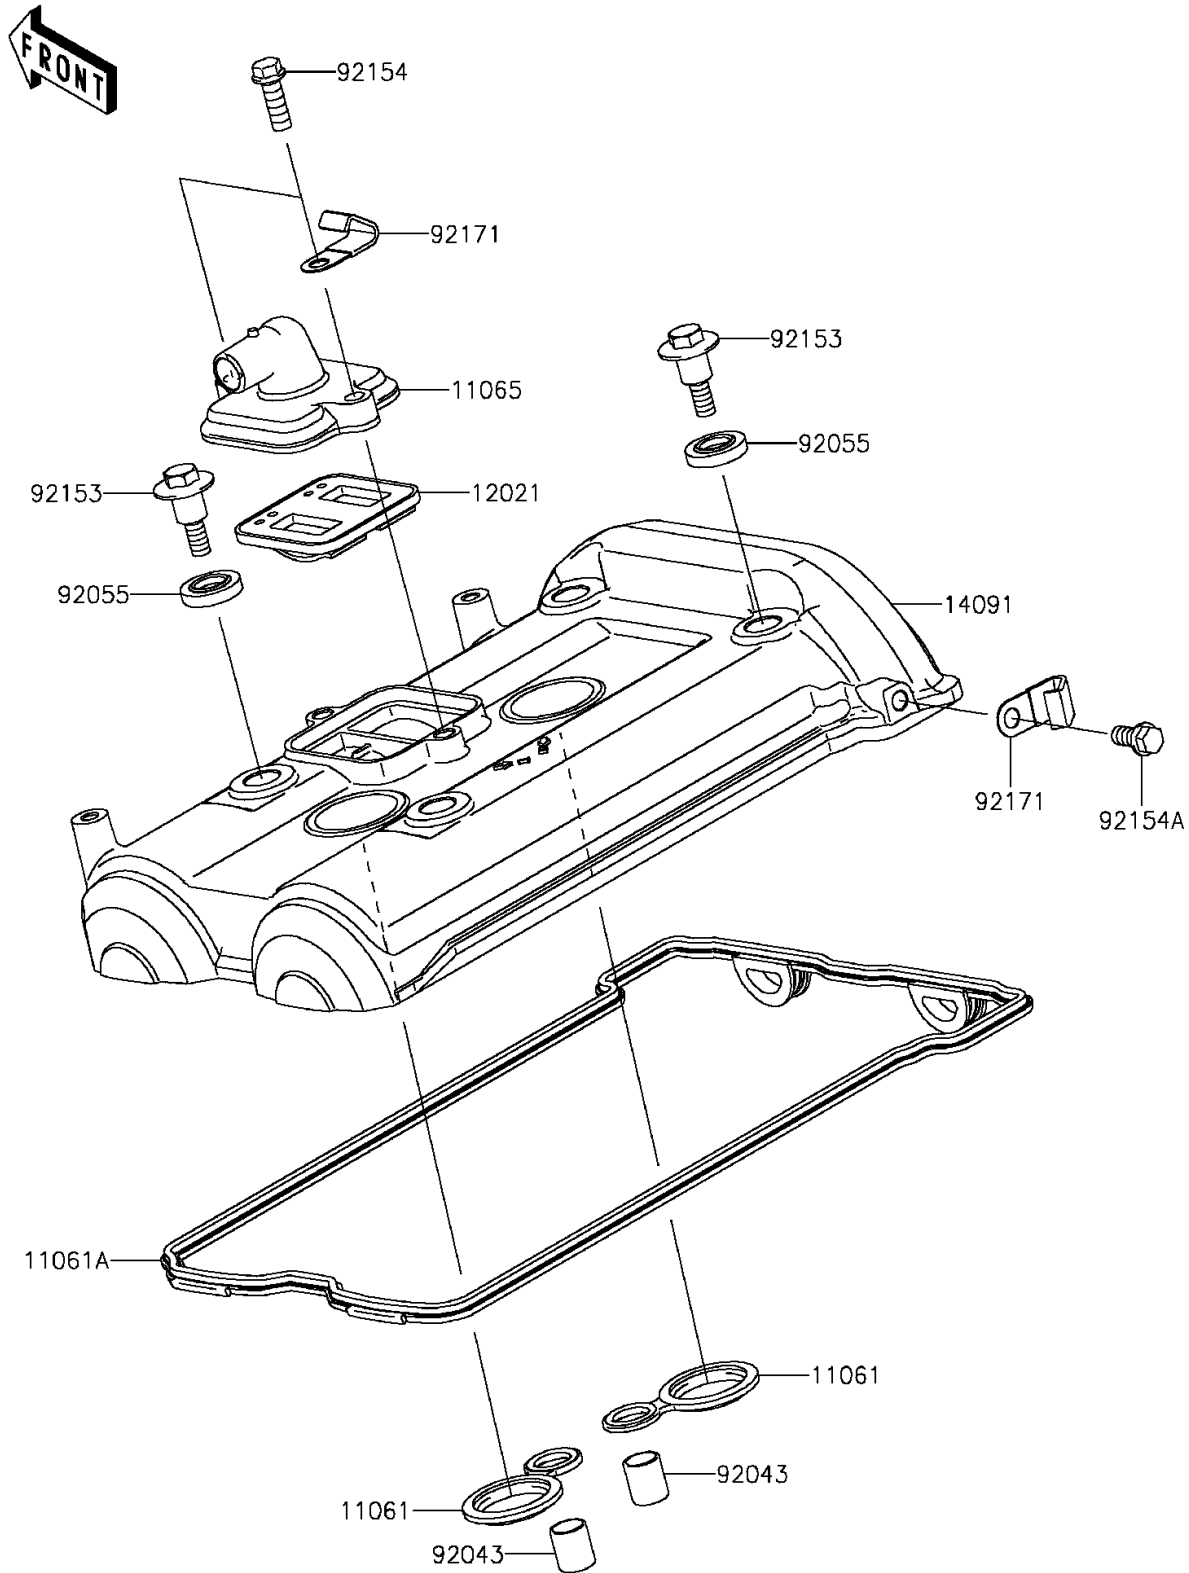

2012 NINJA® 650 PARTS DIAGRAM

Cylinder Head Cover

E1112

2012 NINJA® 650 PARTS LIST

Cylinder Head Cover

ITEM NAME	PART NUMBER	QUANTITY
GASKET,SPARK PLUG HOLE (Ref # 11061)	11061-0105	2
GASKET,HEAD COVER (Ref # 11061A)	11061-0170	1
CAP (Ref # 11065)	11065-0709	1
VALVE-ASSY-REED (Ref # 12021)	12021-0708	1
COVER,HEAD (Ref # 14091)	14091-1702	1
PIN,10.1X12X14 (Ref # 92043)	92043-4009	2
RING-O,HEAD COVER BOLT (Ref # 92055)	92055-0195	4
BOLT,HEAD COVER (Ref # 92153)	92153-0793	4
BOLT,FLANGED,6X18 (Ref # 92154)	92154-1775	2
BOLT,FLANGED,6X12 (Ref # 92154A)	92154-1776	1
CLAMP (Ref # 92171)	92171-0813	2