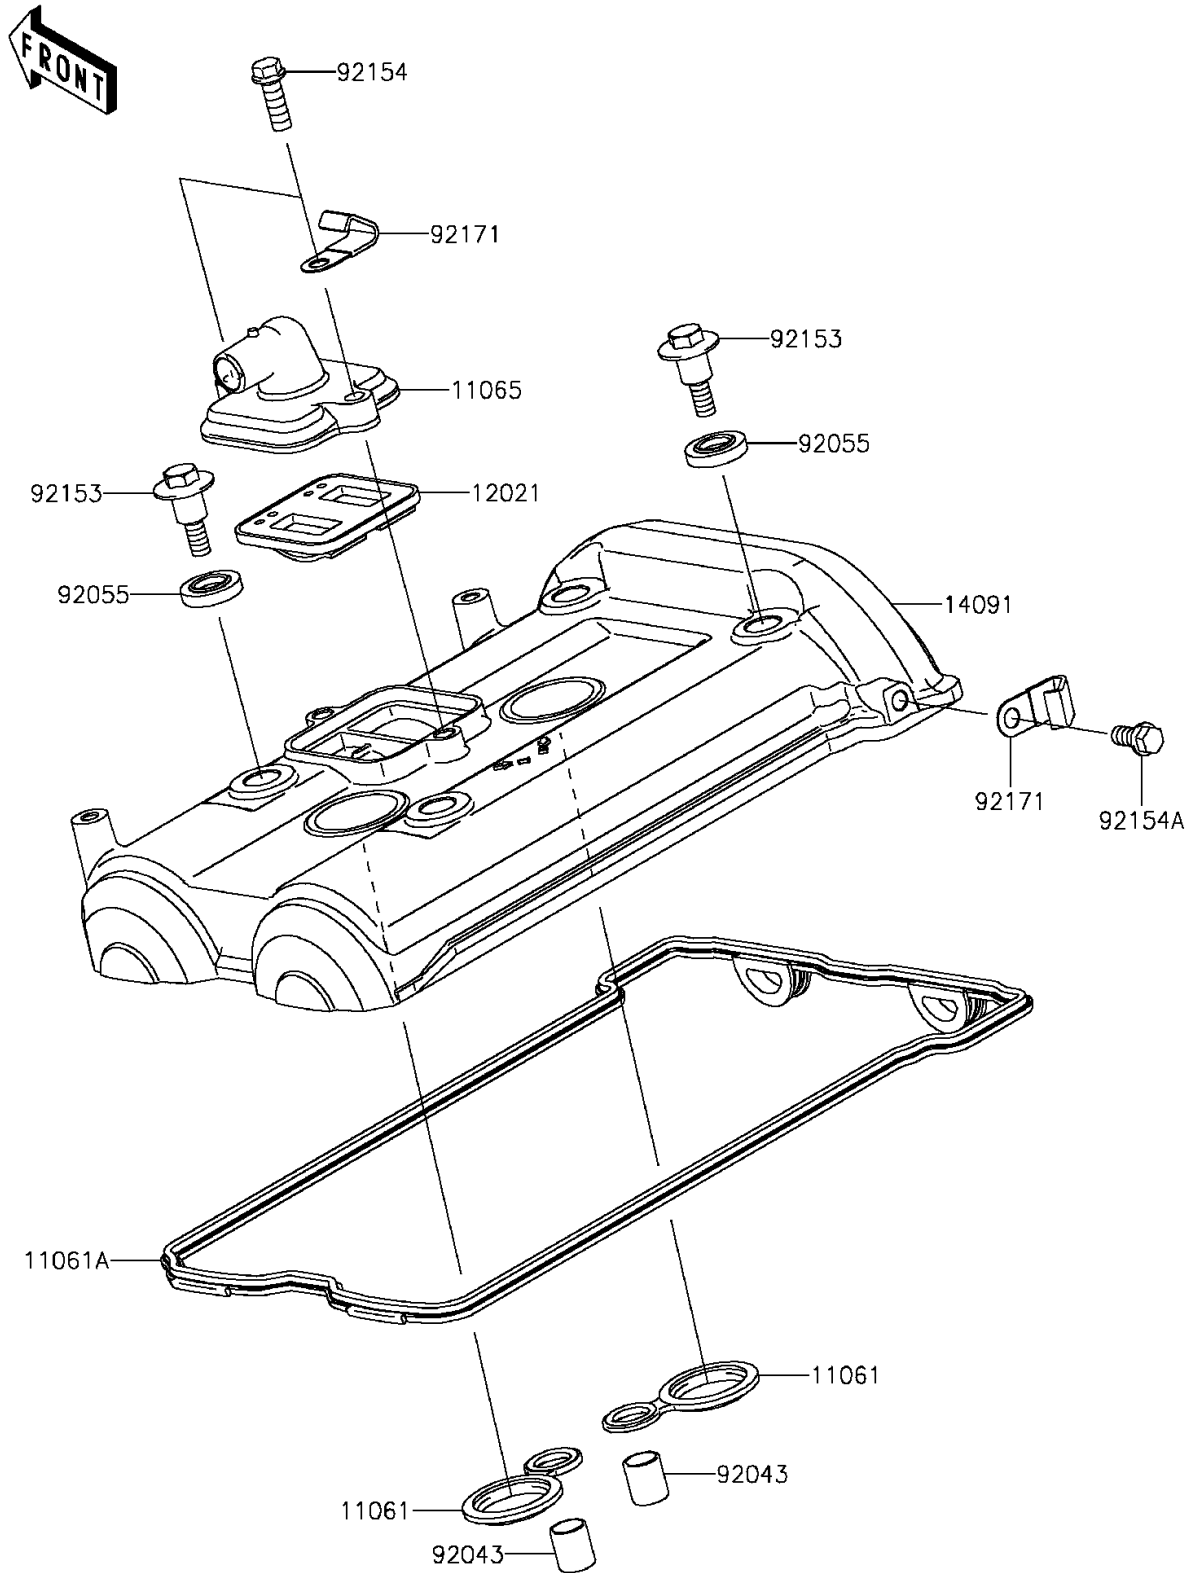

2014 NINJA® 650 PARTS DIAGRAM

Cylinder Head Cover

E1112

2014 NINJA® 650 PARTS LIST

Cylinder Head Cover

ITEM NAME	PART NUMBER	QUANTITY
GASKET,SPARK PLUG HOLE (Ref # 11061)	11061-0105	2
GASKET,HEAD COVER (Ref # 11061A)	11061-0170	1
CAP (Ref # 11065)	11065-0709	1
VALVE-ASSY-REED (Ref # 12021)	12021-0708	1
COVER,HEAD (Ref # 14091)	14091-1702	1
PIN,10.1X12X14 (Ref # 92043)	92043-4009	2
RING-O,HEAD COVER BOLT (Ref # 92055)	92055-0195	4
BOLT,HEAD COVER (Ref # 92153)	92153-0793	4
BOLT,FLANGED,6X18 (Ref # 92154)	92154-1775	2
BOLT,FLANGED,6X12 (Ref # 92154A)	92154-1776	1
CLAMP (Ref # 92171)	92171-0813	2