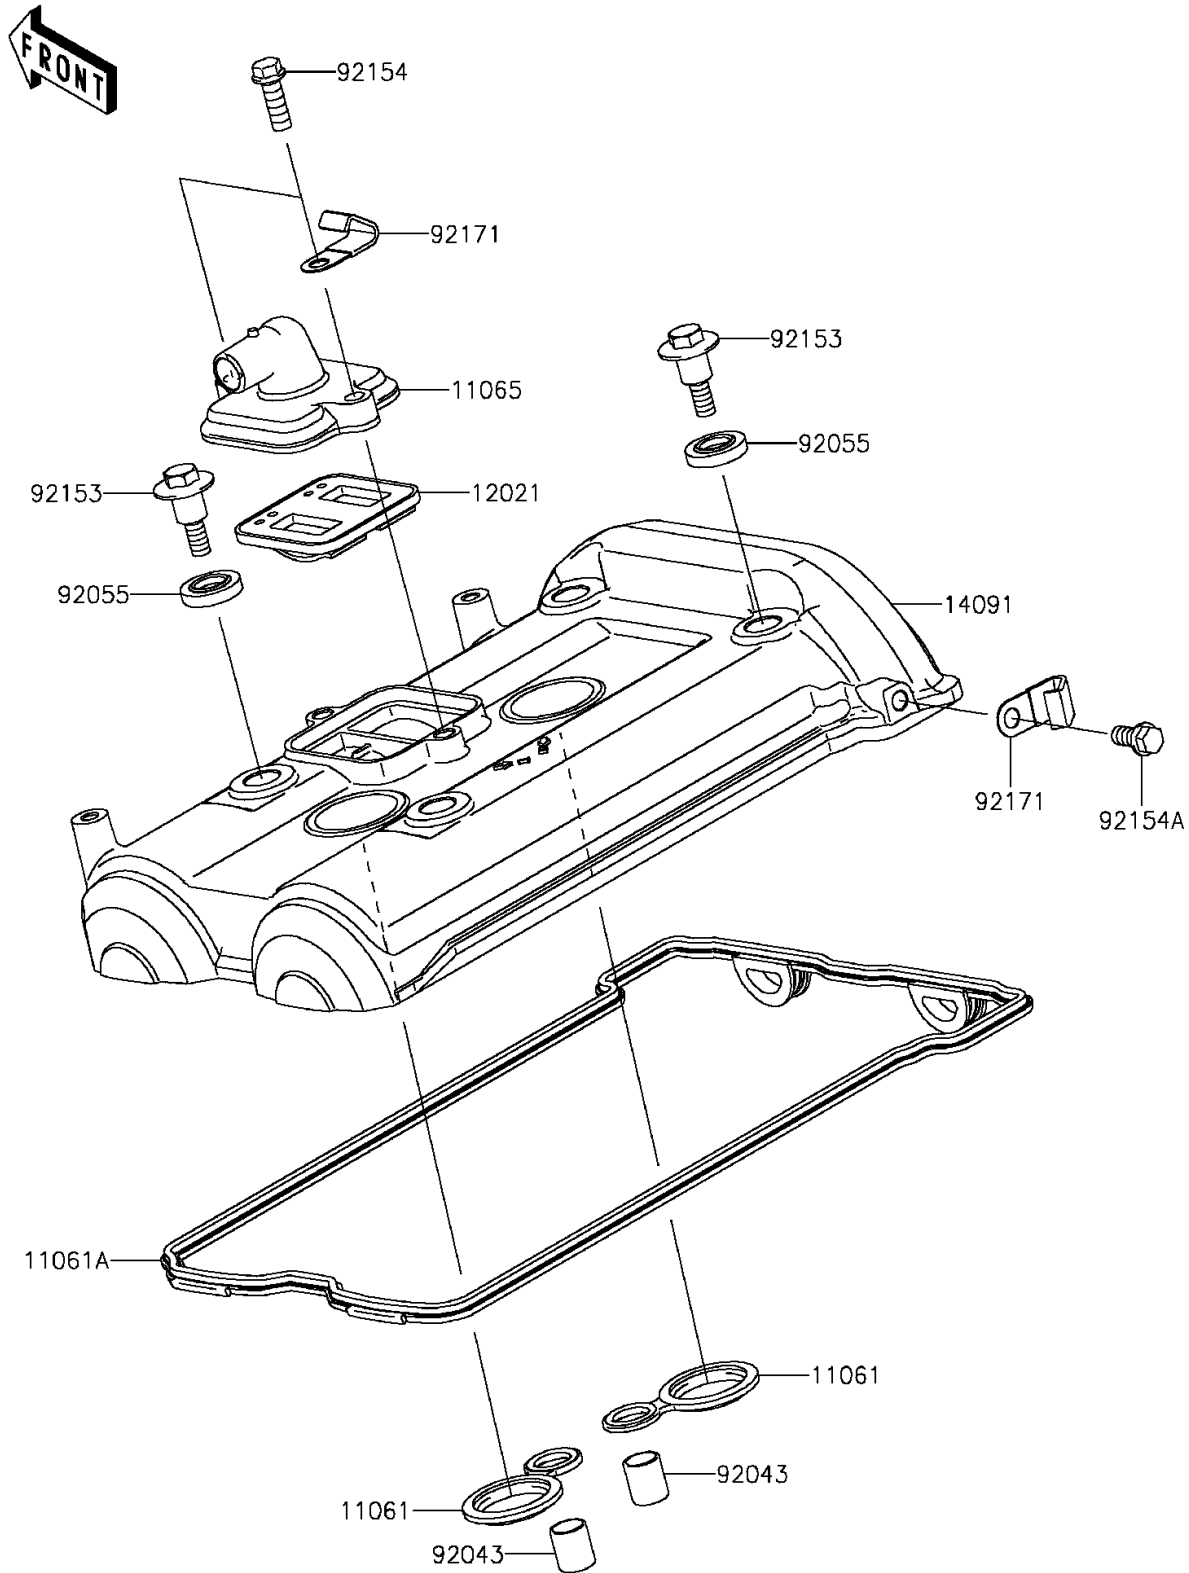

2015 Ninja® 650 PARTS DIAGRAM

Cylinder Head Cover

E1112

2015 Ninja® 650 PARTS LIST

Cylinder Head Cover

ITEM NAME	PART NUMBER	QUANTITY
GASKET,SPARK PLUG HOLE (Ref # 11061)	11061-0105	2
GASKET,HEAD COVER (Ref # 11061A)	11061-0170	1
CAP (Ref # 11065)	11065-0709	1
VALVE-ASSY-REED (Ref # 12021)	12021-0708	1
COVER,HEAD (Ref # 14091)	14091-1702	1
PIN,10.1X12X14 (Ref # 92043)	92043-4009	2
RING-O,HEAD COVER BOLT (Ref # 92055)	92055-0195	4
BOLT,HEAD COVER (Ref # 92153)	92153-0793	4
BOLT,FLANGED,6X18 (Ref # 92154)	92154-1775	2
BOLT,FLANGED,6X12 (Ref # 92154A)	92154-1776	1
CLAMP (Ref # 92171)	92171-0813	2