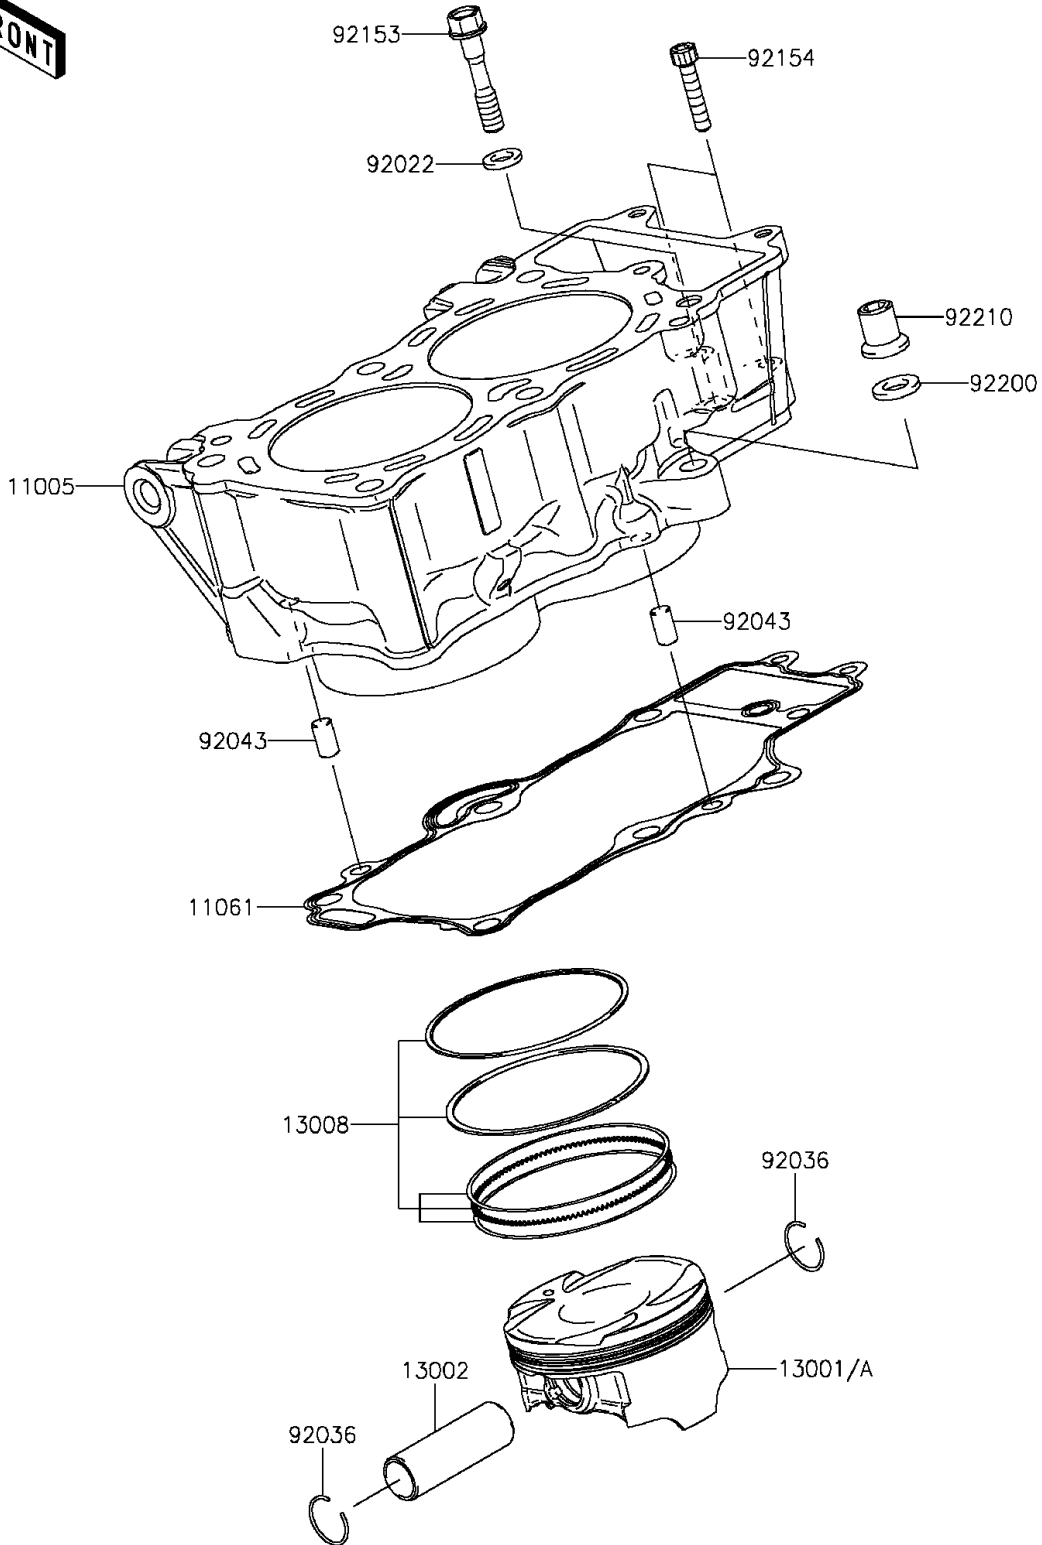

2012 NINJA® 650 PARTS DIAGRAM

Cylinder/Piston(s)

E1120

2012 NINJA® 650 PARTS LIST

Cylinder/Piston(s)

ITEM NAME	PART NUMBER	QUANTITY
CYLINDER-ENGINE (Ref # 11005)	11005-0580	1
GASKET,CYLINDER BASE (Ref # 11061)	11061-0171	1
PISTON-ENGINE (Ref # 13001)	13001-0732	2
PIN-PISTON (Ref # 13002)	13002-0007	2
RING-SET-PISTON (Ref # 13008)	13008-1196	2
WASHER,9X15.5X2 (Ref # 92022)	92022-1401	1
RING-SNAP,PISTON PIN (Ref # 92036)	92036-008	4
PIN,8X14 (Ref # 92043)	92043-1567	2
BOLT,8X43 (Ref # 92153)	92153-1011	1
BOLT,SOCKET,6X30 (Ref # 92154)	92154-0116	2
WASHER,10.5X19X2.3 (Ref # 92200)	92200-0363	1
NUT (Ref # 92210)	92210-0223	1