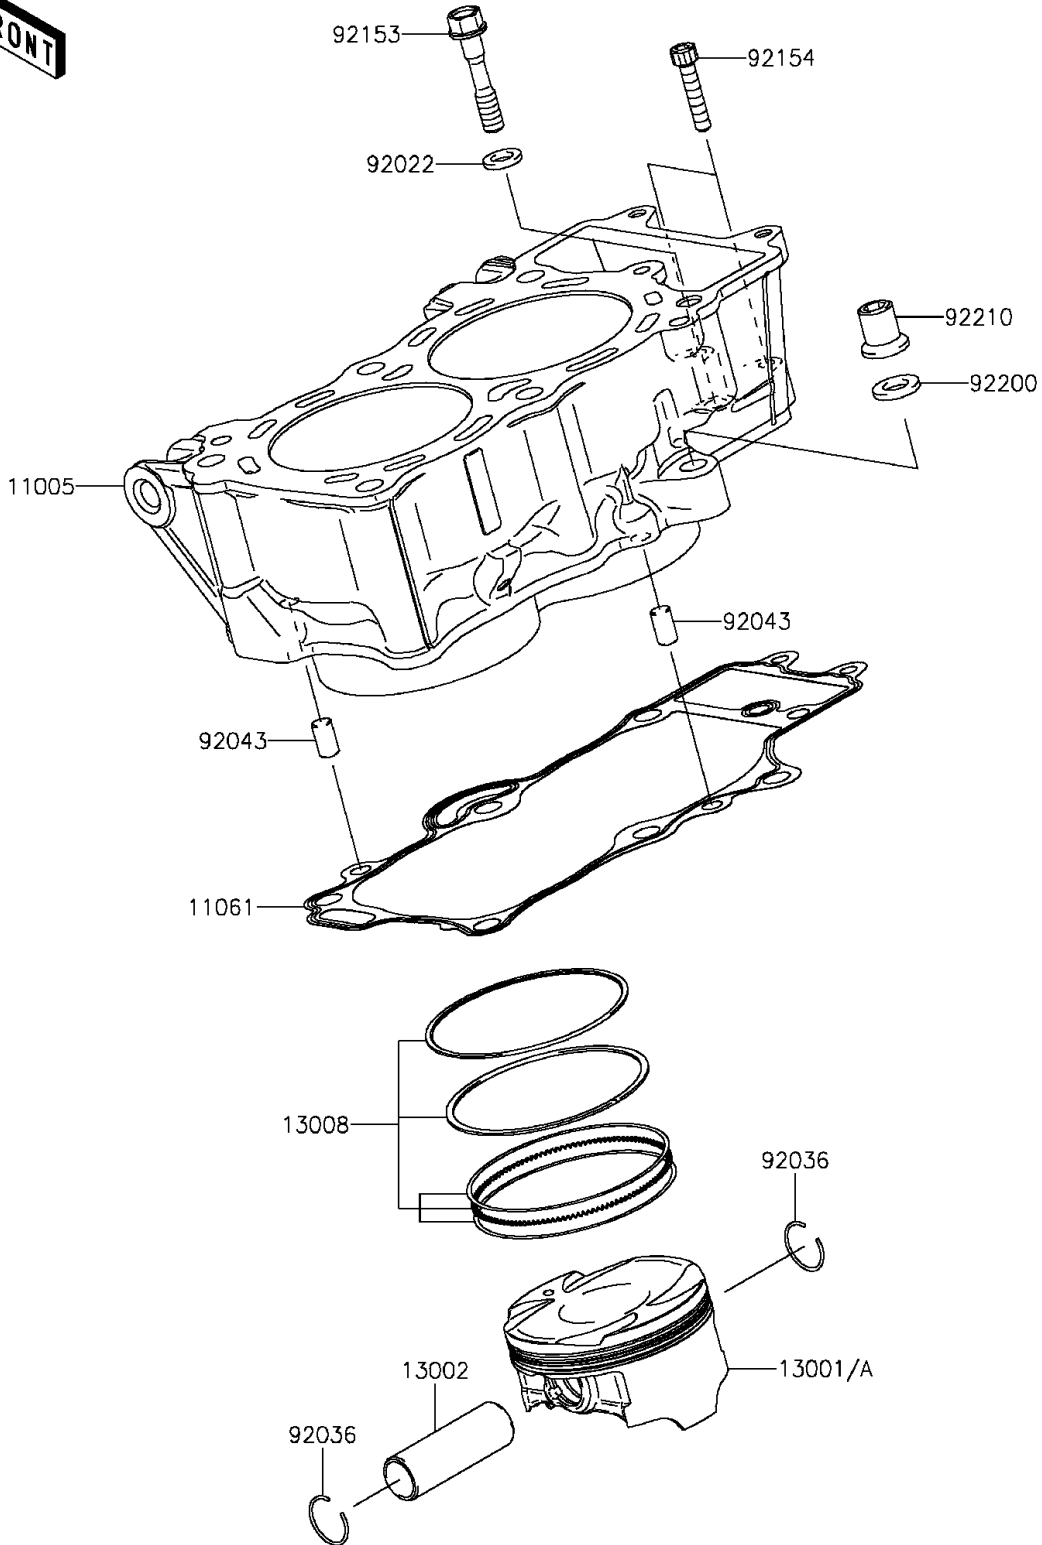

2013 NINJA® 650 PARTS DIAGRAM

Cylinder/Piston(s)

E1120

2013 NINJA® 650 PARTS LIST

Cylinder/Piston(s)

ITEM NAME	PART NUMBER	QUANTITY
CYLINDER-ENGINE (Ref # 11005)	11005-0580	1
GASKET,CYLINDER BASE (Ref # 11061)	11061-0171	1
PISTON-ENGINE (Ref # 13001A)	13001-0733	2
PIN-PISTON (Ref # 13002)	13002-0007	2
RING-SET-PISTON (Ref # 13008)	13008-1196	2
WASHER,9X15.5X2 (Ref # 92022)	92022-1401	1
RING-SNAP,PISTON PIN (Ref # 92036)	92036-008	4
PIN,8X14 (Ref # 92043)	92043-1567	2
BOLT,8X43 (Ref # 92153)	92153-1011	1
BOLT,SOCKET,6X30 (Ref # 92154)	92154-0116	2
WASHER,10.5X19X2.3 (Ref # 92200)	92200-0363	1
NUT (Ref # 92210)	92210-0223	1