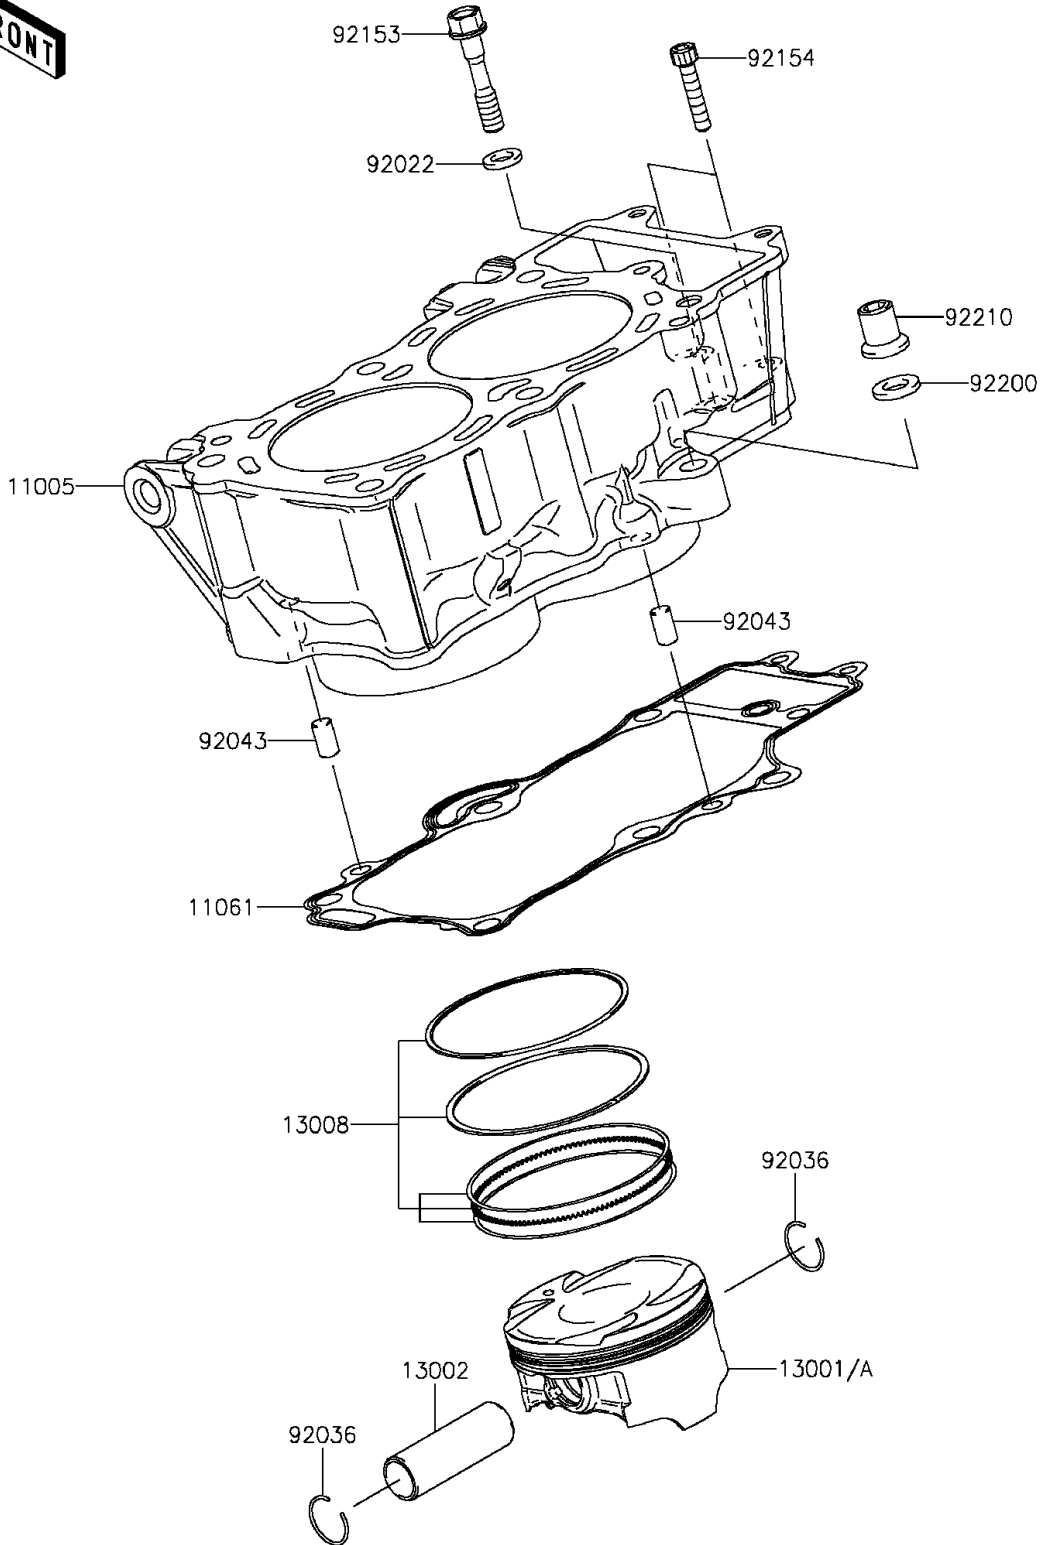

2014 NINJA® 650 PARTS DIAGRAM

Cylinder/Piston(s)

E1120

2014 NINJA® 650 PARTS LIST

Cylinder/Piston(s)

ITEM NAME	PART NUMBER	QUANTITY
CYLINDER-ENGINE (Ref # 11005)	11005-0580	1
GASKET,CYLINDER BASE (Ref # 11061)	11061-0171	1
PISTON-ENGINE (Ref # 13001A)	13001-0733	2
PIN-PISTON (Ref # 13002)	13002-0007	2
RING-SET-PISTON (Ref # 13008)	13008-1196	2
WASHER,9X15.5X2 (Ref # 92022)	92022-1401	1
RING-SNAP,PISTON PIN (Ref # 92036)	92036-008	4
PIN,8X14 (Ref # 92043)	92043-1567	2
BOLT,8X43 (Ref # 92153)	92153-1011	1
BOLT,SOCKET,6X30 (Ref # 92154)	92154-0116	2
WASHER,10.5X19X2.3 (Ref # 92200)	92200-0363	1
NUT (Ref # 92210)	92210-0223	1