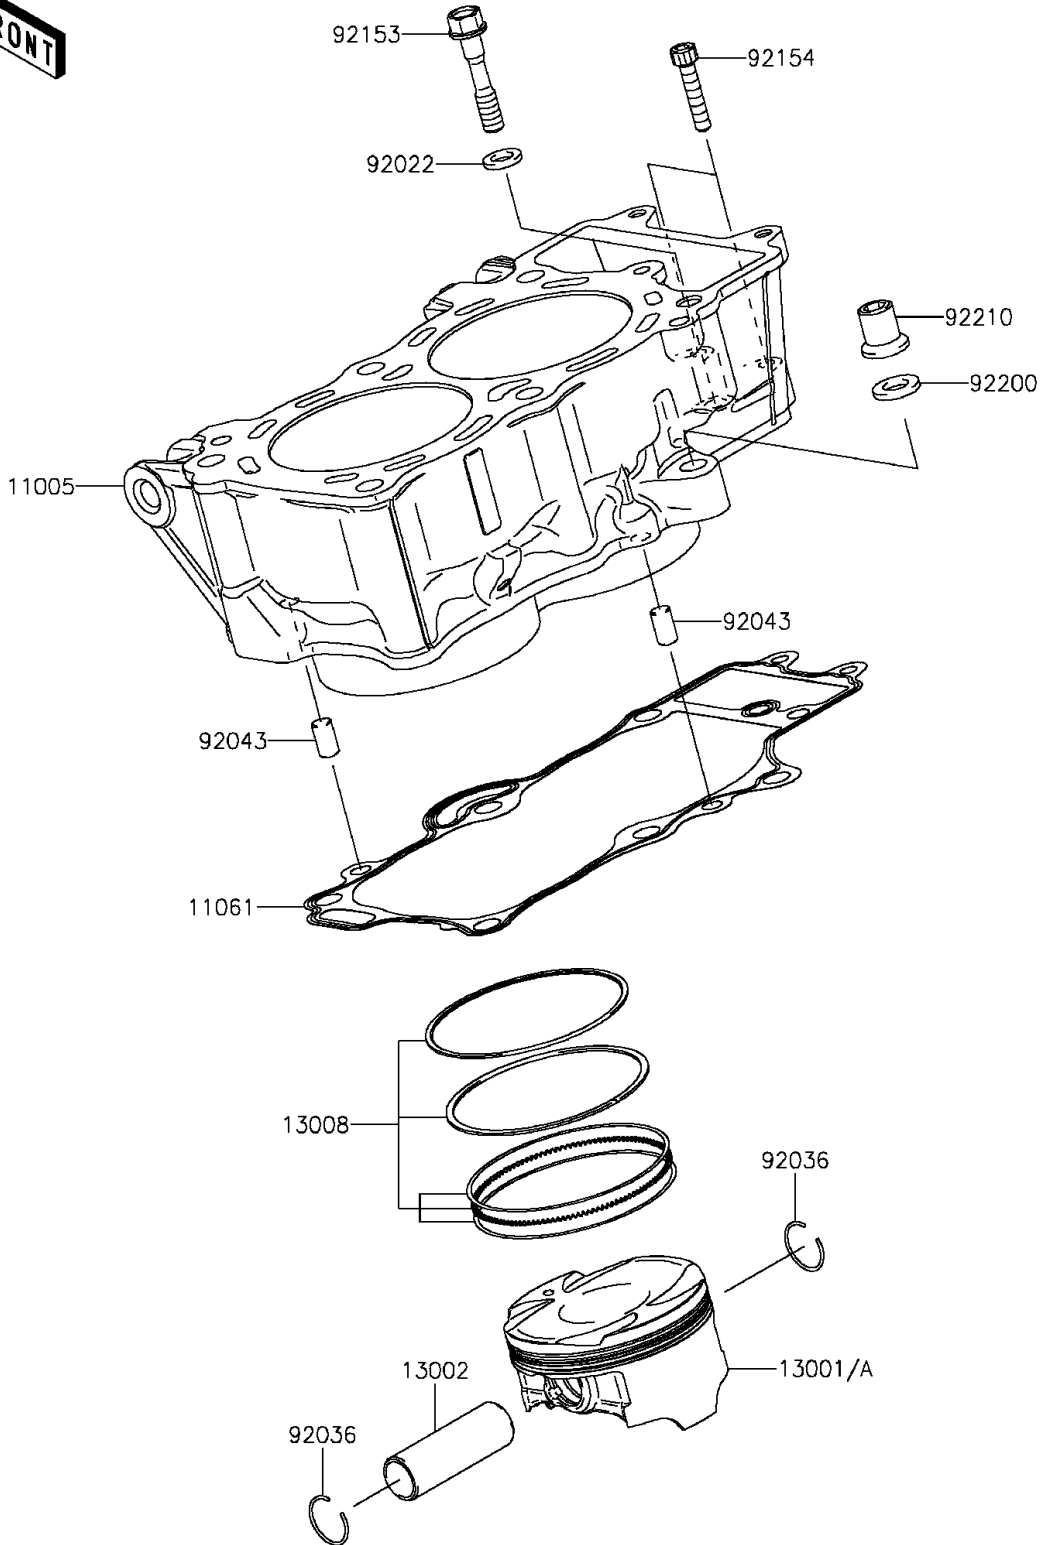

# 2015 Ninja® 650 PARTS DIAGRAM

Cylinder/Piston(s)

E1120

## 2015 Ninja® 650 PARTS LIST

Cylinder/Piston(s)

ITEM NAME	PART NUMBER	QUANTITY
CYLINDER-ENGINE (Ref # 11005)	11005-0580	1
GASKET,CYLINDER BASE (Ref # 11061)	11061-0171	1
PISTON-ENGINE (Ref # 13001A)	13001-0733	2
PIN-PISTON (Ref # 13002)	13002-0007	2
RING-SET-PISTON (Ref # 13008)	13008-1196	2
WASHER,9X15.5X2 (Ref # 92022)	92022-1401	1
RING-SNAP,PISTON PIN (Ref # 92036)	92036-008	4
PIN,8X14 (Ref # 92043)	92043-1567	2
BOLT,8X43 (Ref # 92153)	92153-1011	1
BOLT,SOCKET,6X30 (Ref # 92154)	92154-0116	2
WASHER,10.5X19X2.3 (Ref # 92200)	92200-0363	1
NUT (Ref # 92210)	92210-0223	1