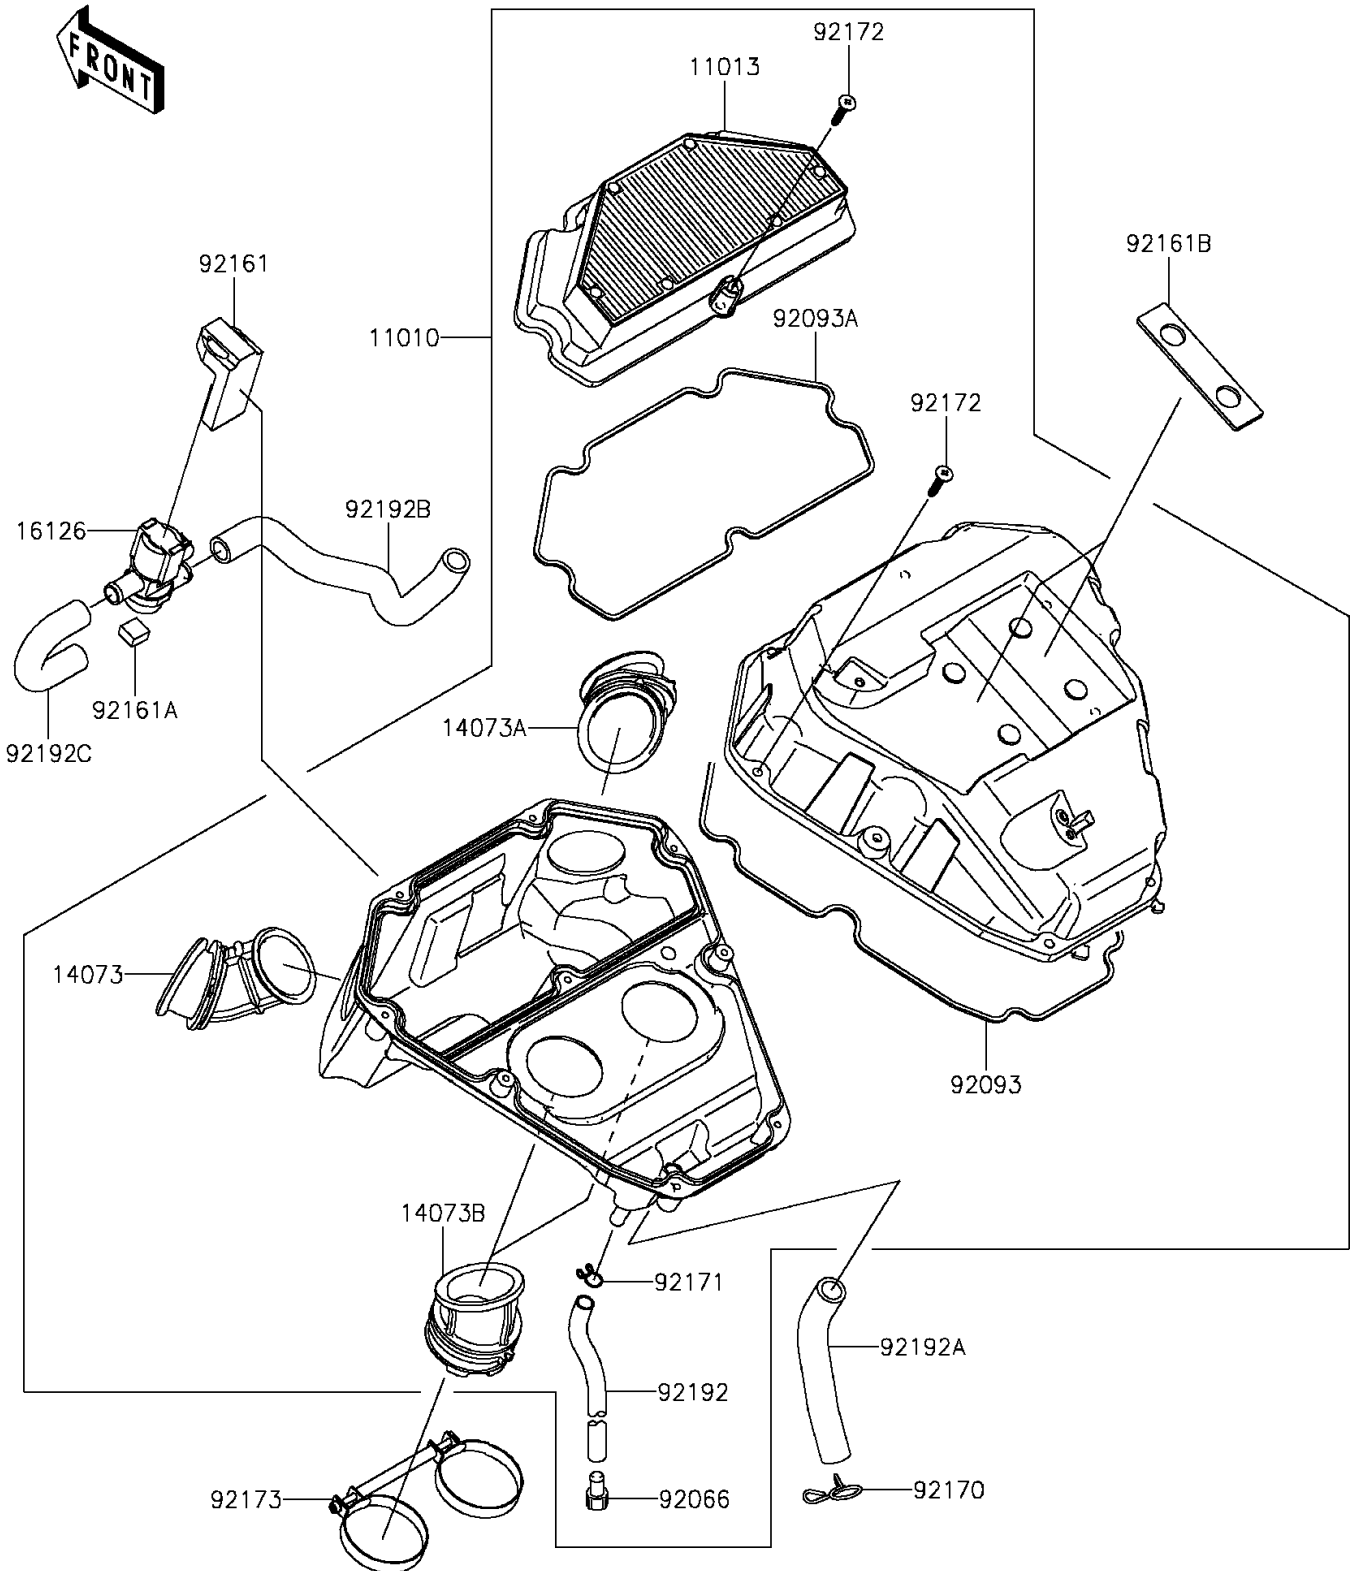

# 2014 NINJA® 650 PARTS DIAGRAM

Air Cleaner

E1130

## 2014 NINJA® 650 PARTS LIST

### Air Cleaner

ITEM NAME	PART NUMBER	QUANTITY
FILTER-ASSY-AIR (Ref # 11010)	11010-0704	1
ELEMENT-AIR FILTER (Ref # 11013)	11013-0713	1
DUCT,INTAKE,LH (Ref # 14073)	14073-0705	1
DUCT,INTAKE,RH (Ref # 14073A)	14073-0706	1
DUCT (Ref # 14073B)	14073-0728	2
VALVE,AIR SWITING (Ref # 16126)	16126-0019	1
PLUG,DRAIN,8.5X15 (Ref # 92066)	92066-0127	1
SEAL (Ref # 92093)	92093-0566	1
SEAL (Ref # 92093A)	92093-0567	1
DAMPER (Ref # 92161)	92161-0309	1
DAMPER (Ref # 92161A)	92161-1374	1
DAMPER (Ref # 92161B)	92161-1428	2
CLAMP (Ref # 92170)	92170-1017	1
CLAMP,DRAIN (Ref # 92171)	92171-1584	1
SCREW,TAPPING,5X25 (Ref # 92172)	92172-0772	9
CLAMP (Ref # 92173)	92173-0720	1
TUBE,8X12X245 (Ref # 92192)	92192-0709	1
TUBE,BREATHER (Ref # 92192A)	92192-0958	1
TUBE,A/C-ASV (Ref # 92192B)	92192-0959	1
TUBE,ASV-HEAD (Ref # 92192C)	92192-0960	1