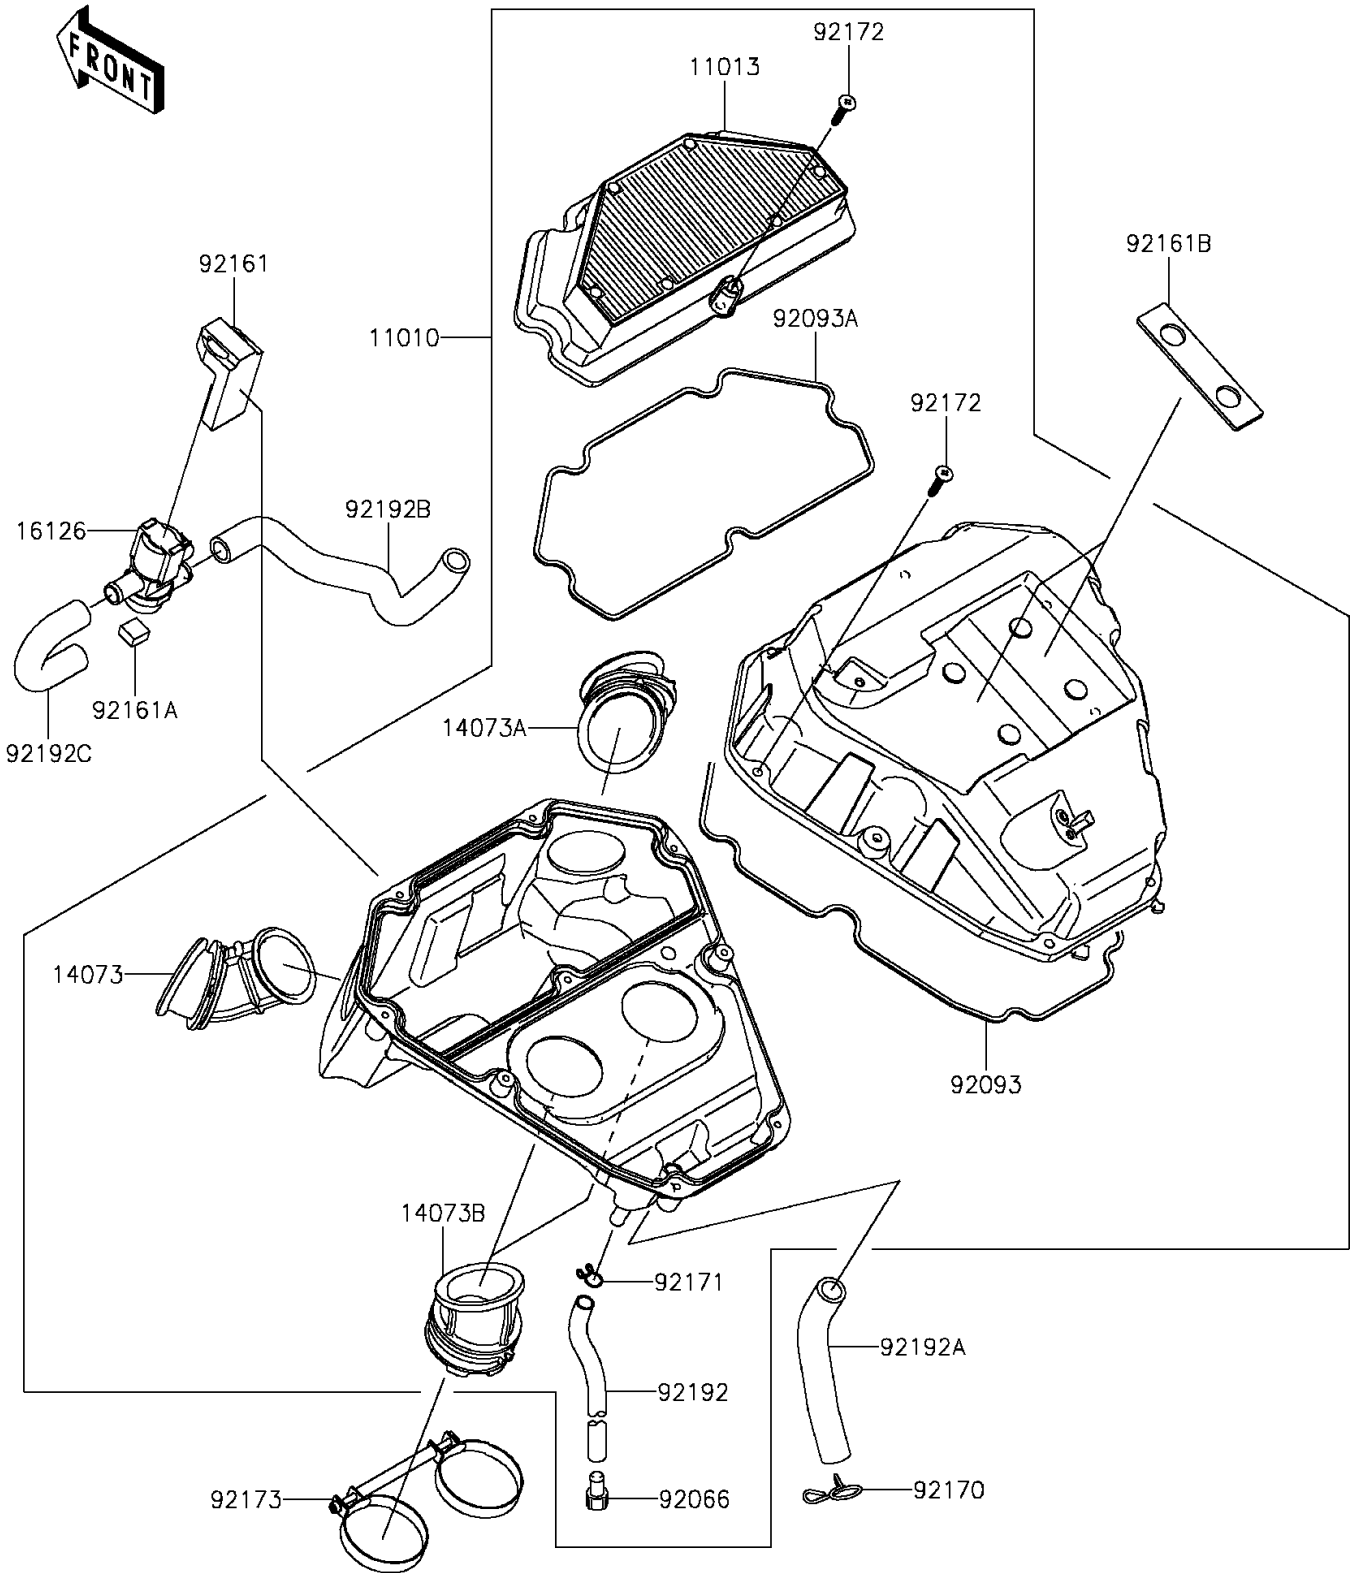

# 2015 Ninja® 650 PARTS DIAGRAM

Air Cleaner

E1130

## 2015 Ninja® 650 PARTS LIST

### Air Cleaner

ITEM NAME	PART NUMBER	QUANTITY
FILTER-ASSY-AIR (Ref # 11010)	11010-0704	1
ELEMENT-AIR FILTER (Ref # 11013)	11013-0713	1
DUCT,INTAKE,LH (Ref # 14073)	14073-0705	1
DUCT,INTAKE,RH (Ref # 14073A)	14073-0706	1
DUCT (Ref # 14073B)	14073-0728	2
VALVE,AIR SWITING (Ref # 16126)	16126-0019	1
PLUG,DRAIN,8.5X15 (Ref # 92066)	92066-0127	1
SEAL (Ref # 92093)	92093-0566	1
SEAL (Ref # 92093A)	92093-0567	1
DAMPER (Ref # 92161)	92161-0309	1
DAMPER (Ref # 92161A)	92161-1374	1
DAMPER (Ref # 92161B)	92161-1428	2
CLAMP (Ref # 92170)	92170-1017	1
CLAMP,DRAIN (Ref # 92171)	92171-1584	1
SCREW,TAPPING,5X25 (Ref # 92172)	92172-0772	9
CLAMP (Ref # 92173)	92173-0720	1
TUBE,8X12X245 (Ref # 92192)	92192-0709	1
TUBE,BREATHER (Ref # 92192A)	92192-0958	1
TUBE,A/C-ASV (Ref # 92192B)	92192-0959	1
TUBE,ASV-HEAD (Ref # 92192C)	92192-0960	1