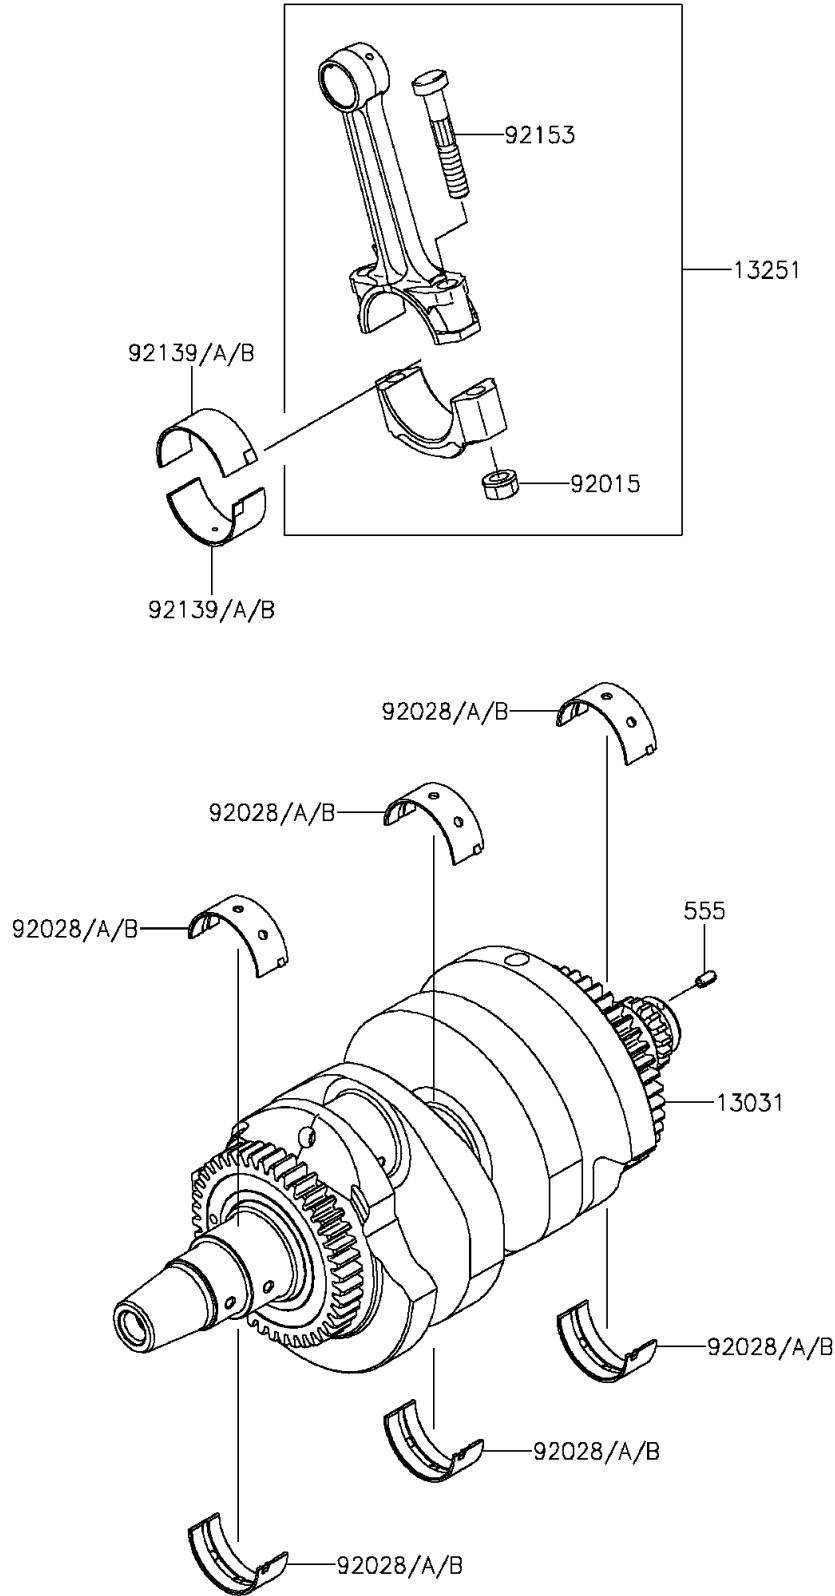

2012 NINJA® 650 PARTS DIAGRAM

Crankshaft

E1321

2012 NINJA® 650 PARTS LIST

Crankshaft

ITEM NAME	PART NUMBER	QUANTITY
CRANKSHAFT-COMP (Ref # 13031)	13031-0149	1
ROD-ASSY-CONNECTING,K (Ref # 13251)	13251-0010-KK	2
NUT,FLANGED,8MM (Ref # 92015)	92015-1311	4
BUSHING,CRANKSHAFT,BLUE (Ref # 92028)	92028-1903	6
BUSHING,CRANKSHAFT,BLACK (Ref # 92028A)	92028-1904	AR
BUSHING,CRANKSHAFT,BROWN (Ref # 92028B)	92028-1905	AR
BUSHING,CON-ROD,BLUE (Ref # 92139)	92139-0114	4
BUSHING,CON-ROD,BLACK (Ref # 92139A)	92139-0115	AR
BUSHING,CON-ROD,BROWN (Ref # 92139B)	92139-0116	AR
BOLT,CON-ROD,8X49 (Ref # 92153)	92153-0957	4
PIN-SPRING,4X8 (Ref # 555)	555A0408	1