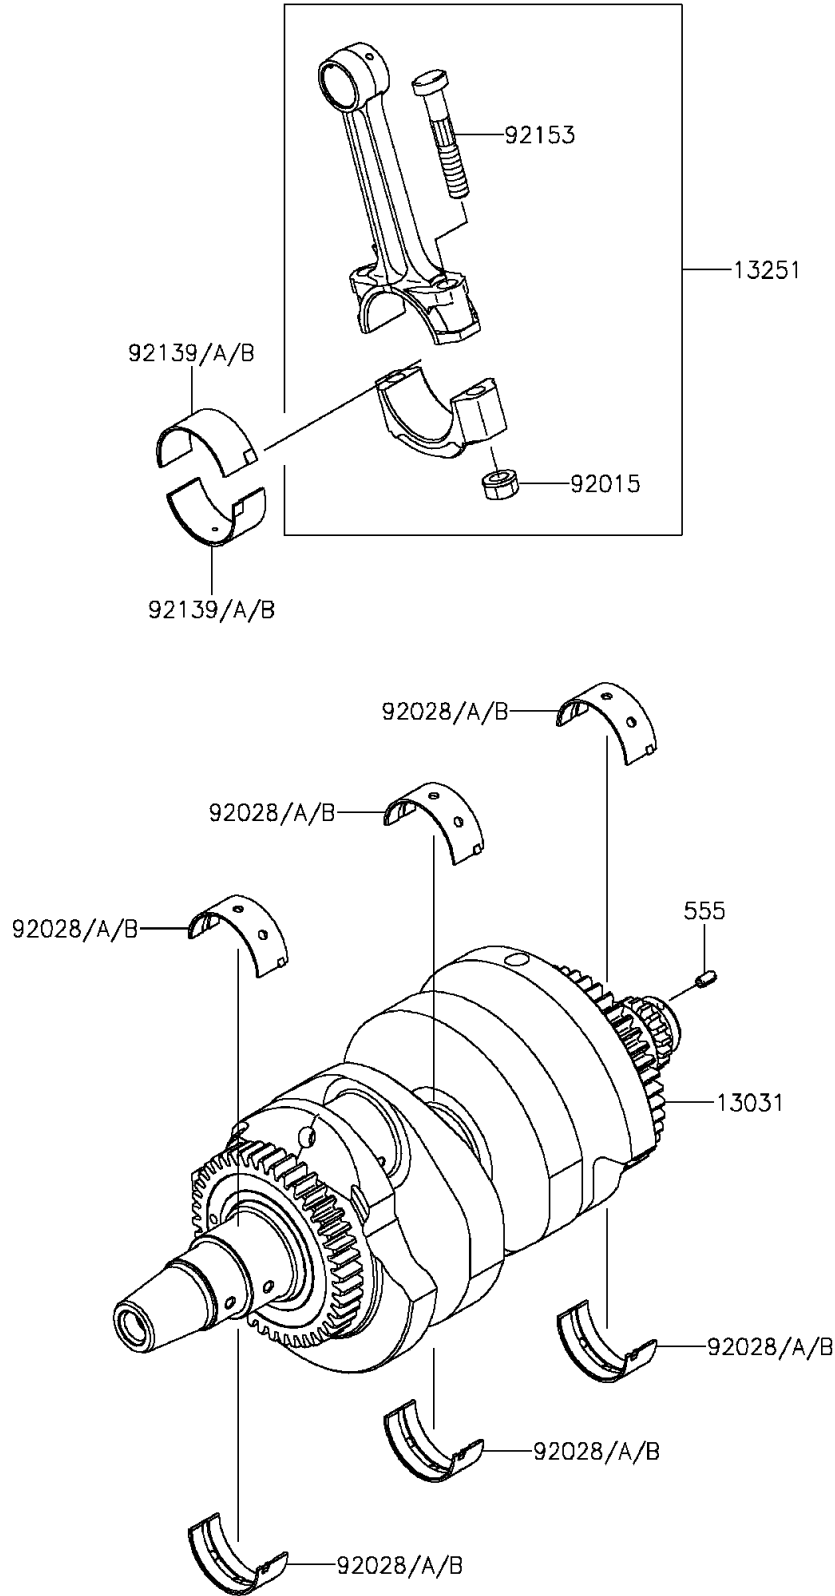

2014 NINJA® 650 PARTS DIAGRAM

Crankshaft

E1321

2014 NINJA® 650 PARTS LIST

Crankshaft

ITEM NAME	PART NUMBER	QUANTITY
CRANKSHAFT-COMP (Ref # 13031)	13031-0149	1
ROD-ASSY-CONNECTING,K (Ref # 13251)	13251-0010-KK	2
NUT,FLANGED,8MM (Ref # 92015)	92015-1311	4
BUSHING,CRANKSHAFT,BLUE (Ref # 92028)	92028-1903	6
BUSHING,CRANKSHAFT,BLACK (Ref # 92028A)	92028-1904	AR
BUSHING,CRANKSHAFT,BROWN (Ref # 92028B)	92028-1905	AR
BUSHING,CON-ROD,BLUE (Ref # 92139)	92139-0114	4
BUSHING,CON-ROD,BLACK (Ref # 92139A)	92139-0115	AR
BUSHING,CON-ROD,BROWN (Ref # 92139B)	92139-0116	AR
BOLT,CON-ROD,8X49 (Ref # 92153)	92153-0957	4
PIN-SPRING,4X8 (Ref # 555)	555A0408	1