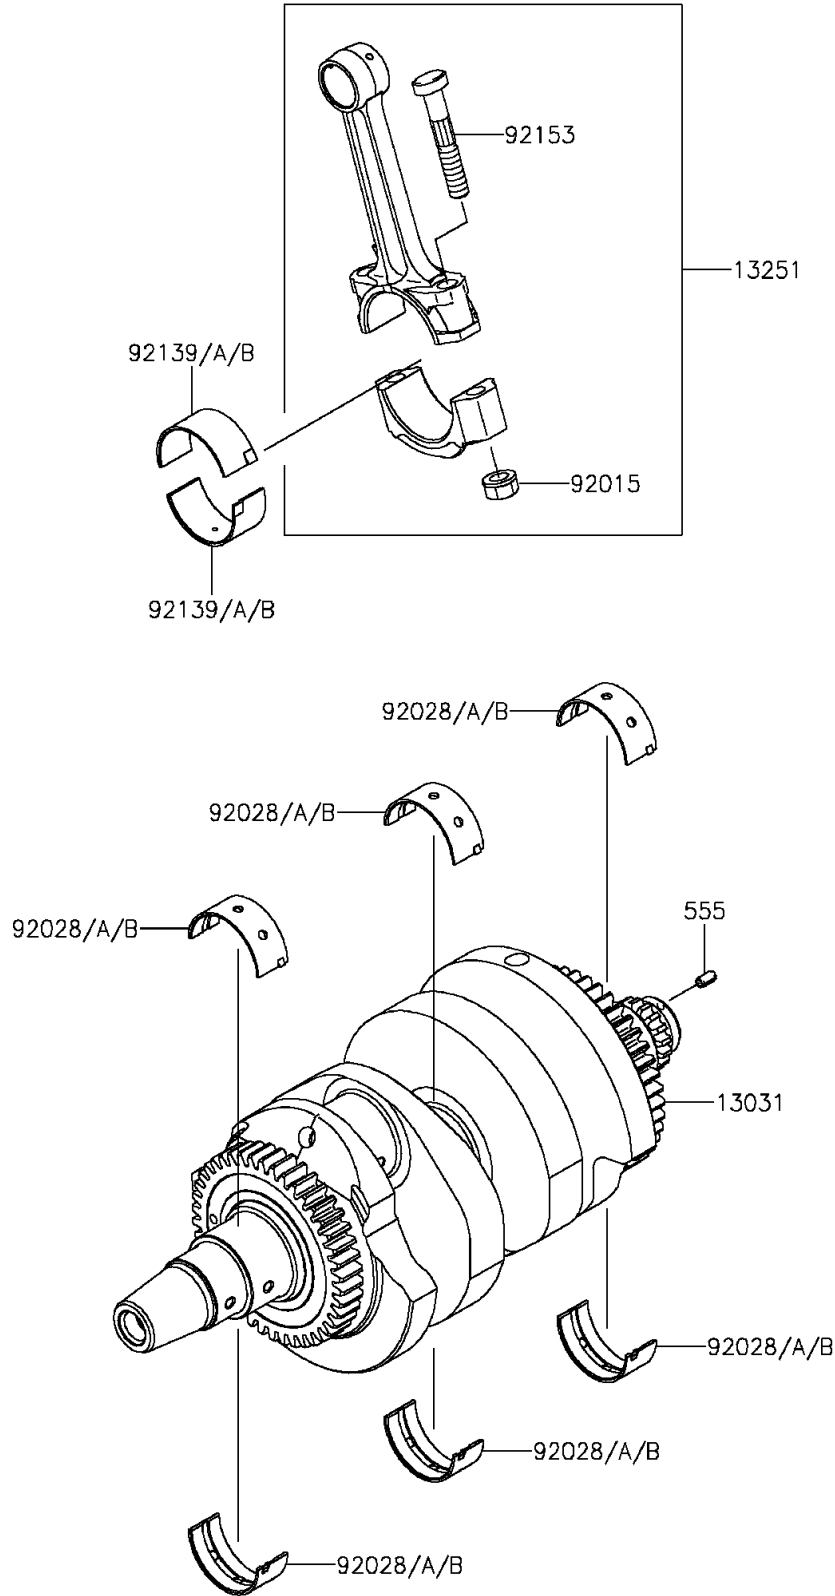

2015 Ninja® 650 PARTS DIAGRAM

Crankshaft

E1321

2015 Ninja® 650 PARTS LIST

Crankshaft

ITEM NAME	PART NUMBER	QUANTITY
CRANKSHAFT-COMP (Ref # 13031)	13031-0149	1
ROD-ASSY-CONNECTING,K (Ref # 13251)	13251-0010-KK	2
NUT,FLANGED,8MM (Ref # 92015)	92015-1311	4
BUSHING,CRANKSHAFT,BLUE (Ref # 92028)	92028-1903	6
BUSHING,CRANKSHAFT,BLACK (Ref # 92028A)	92028-1904	AR
BUSHING,CRANKSHAFT,BROWN (Ref # 92028B)	92028-1905	AR
BUSHING,CON-ROD,BLUE (Ref # 92139)	92139-0114	4
BUSHING,CON-ROD,BLACK (Ref # 92139A)	92139-0115	AR
BUSHING,CON-ROD,BROWN (Ref # 92139B)	92139-0116	AR
BOLT,CON-ROD,8X49 (Ref # 92153)	92153-0957	4
PIN-SPRING,4X8 (Ref # 555)	555A0408	1