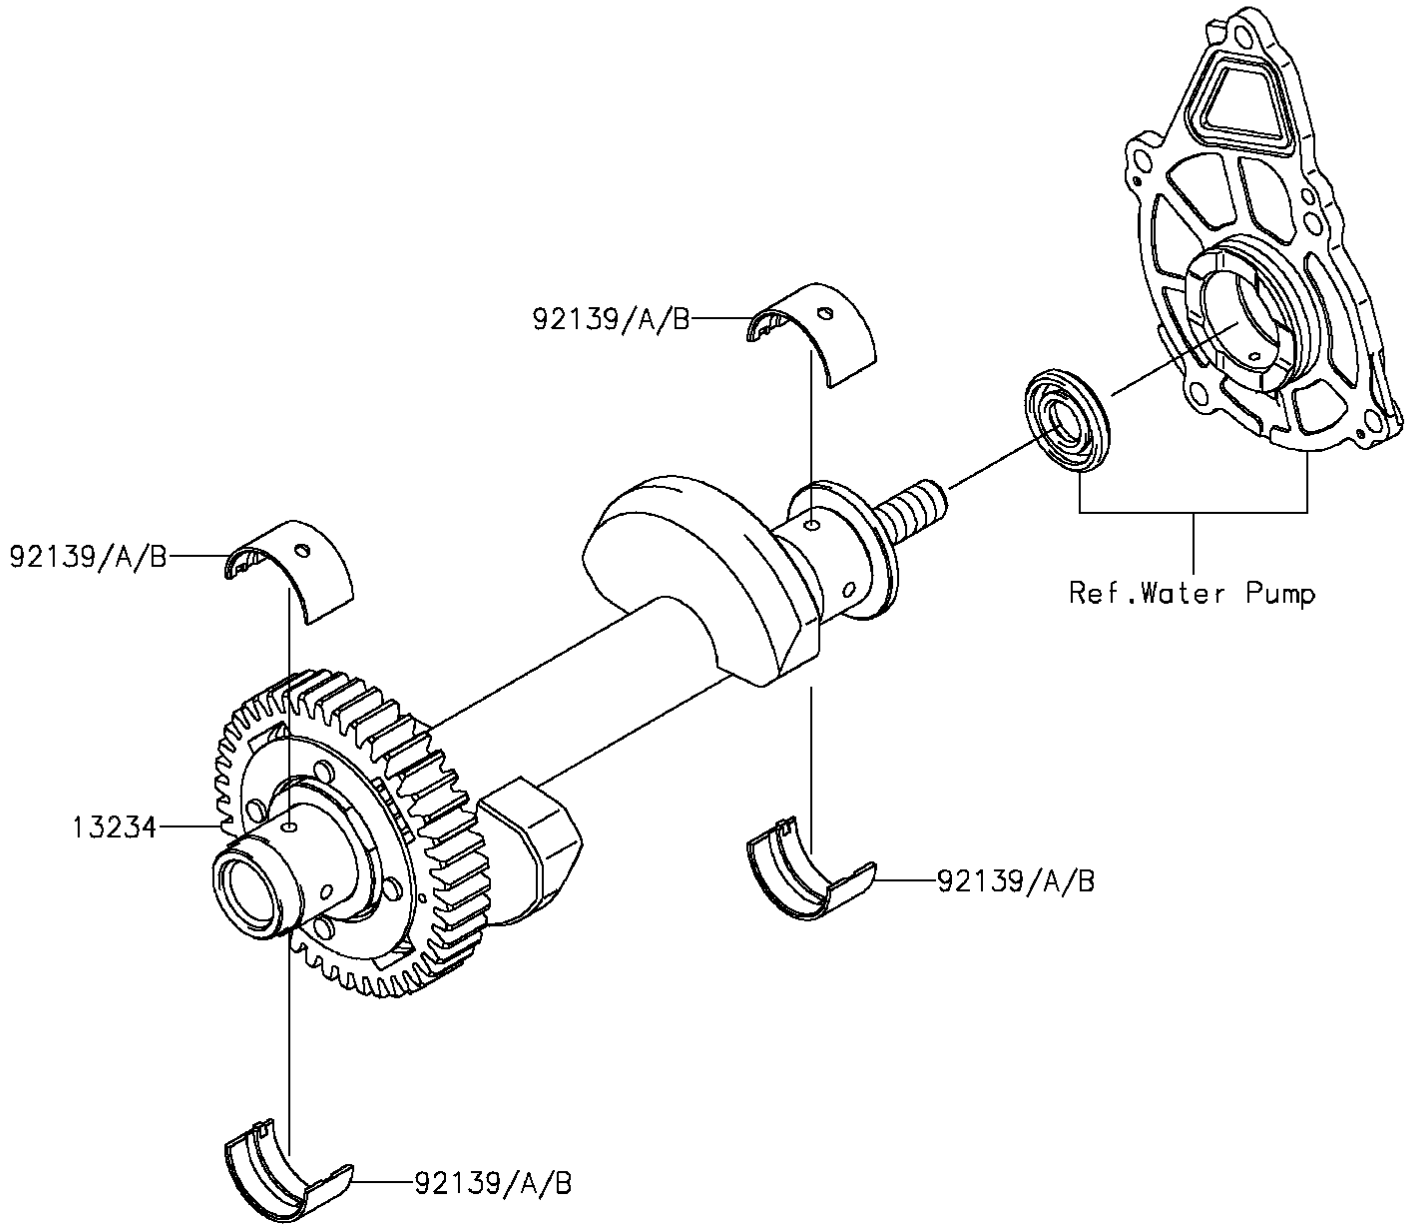

# 2014 NINJA<sup>®</sup> 650 PARTS DIAGRAM

Balancer

E1323

## 2014 NINJA® 650 PARTS LIST

### Balancer

ITEM NAME	PART NUMBER	QUANTITY
SHAFT-COMP,BALANCER (Ref # 13234)	13234-0043	1
BUSHING,BALANCER,BLUE (Ref # 92139)	92139-0117	4
BUSHING,BALANCER,BLACK (Ref # 92139A)	92139-0118	AR
BUSHING,BALANCER,BROWN (Ref # 92139B)	92139-0119	AR