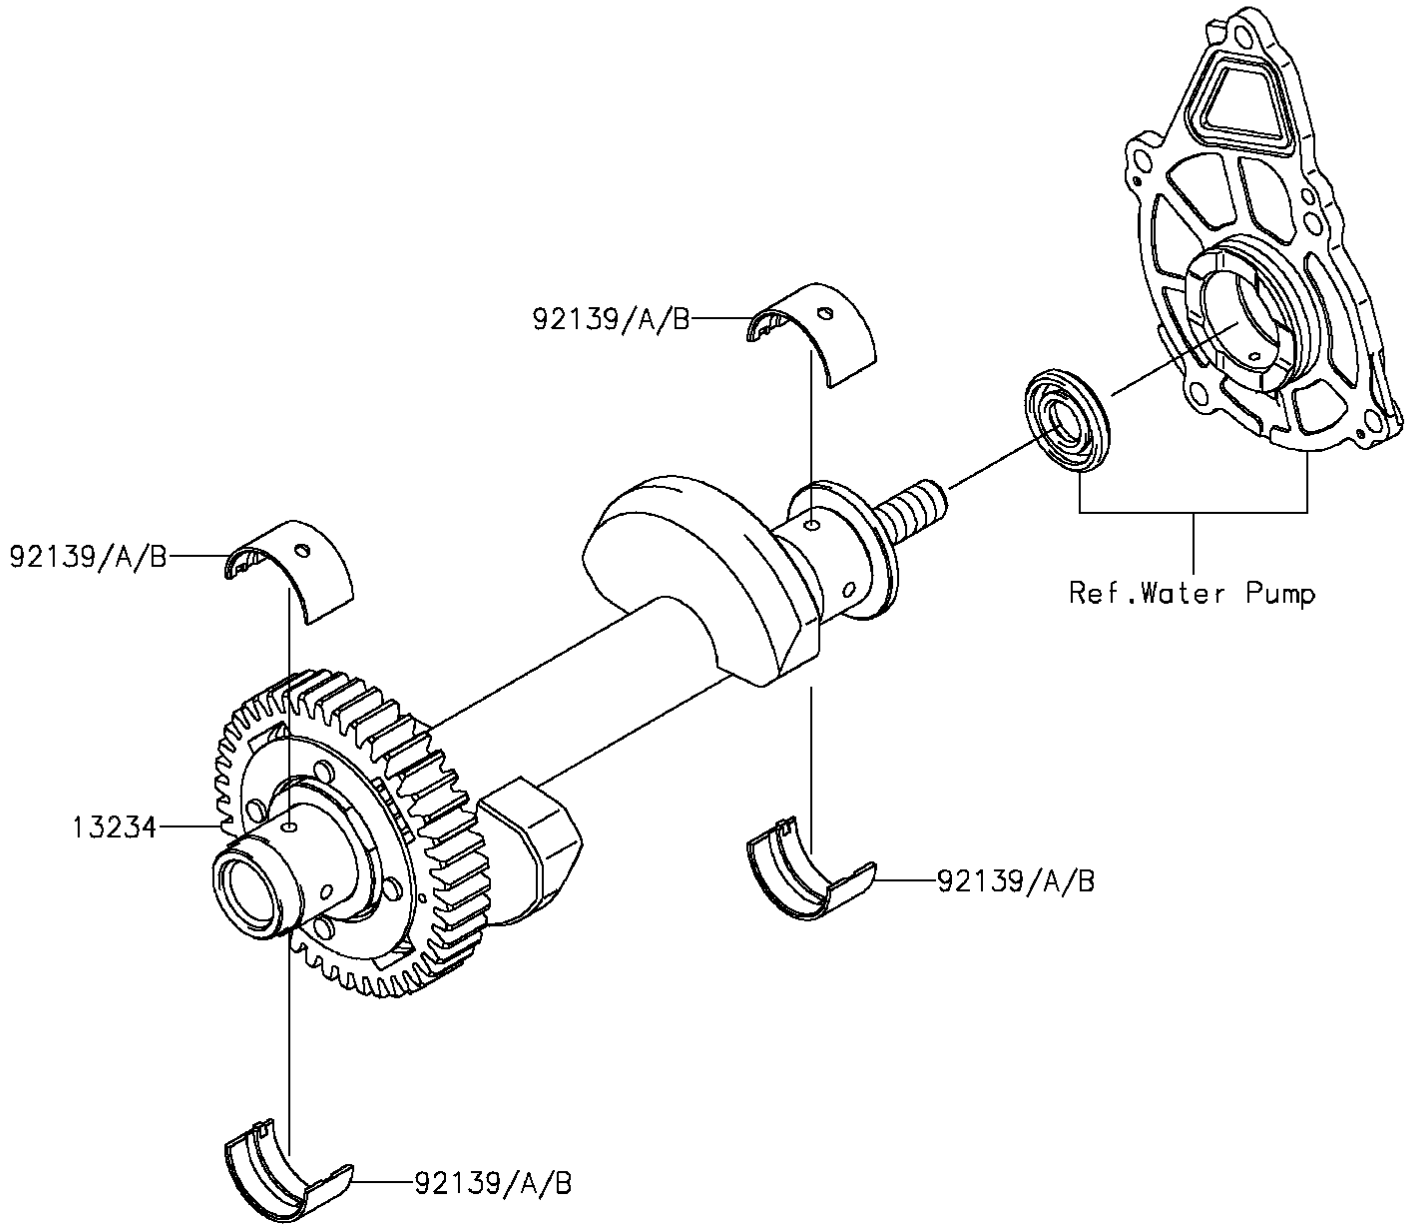

2015 Ninja[®] 650 PARTS DIAGRAM

Balancer

E1323

2015 Ninja® 650 PARTS LIST

Balancer

ITEM NAME	PART NUMBER	QUANTITY
SHAFT-COMP,BALANCER (Ref # 13234)	13234-0043	1
BUSHING,BALANCER,BLUE (Ref # 92139)	92139-0117	4
BUSHING,BALANCER,BLACK (Ref # 92139A)	92139-0118	AR
BUSHING,BALANCER,BROWN (Ref # 92139B)	92139-0119	AR