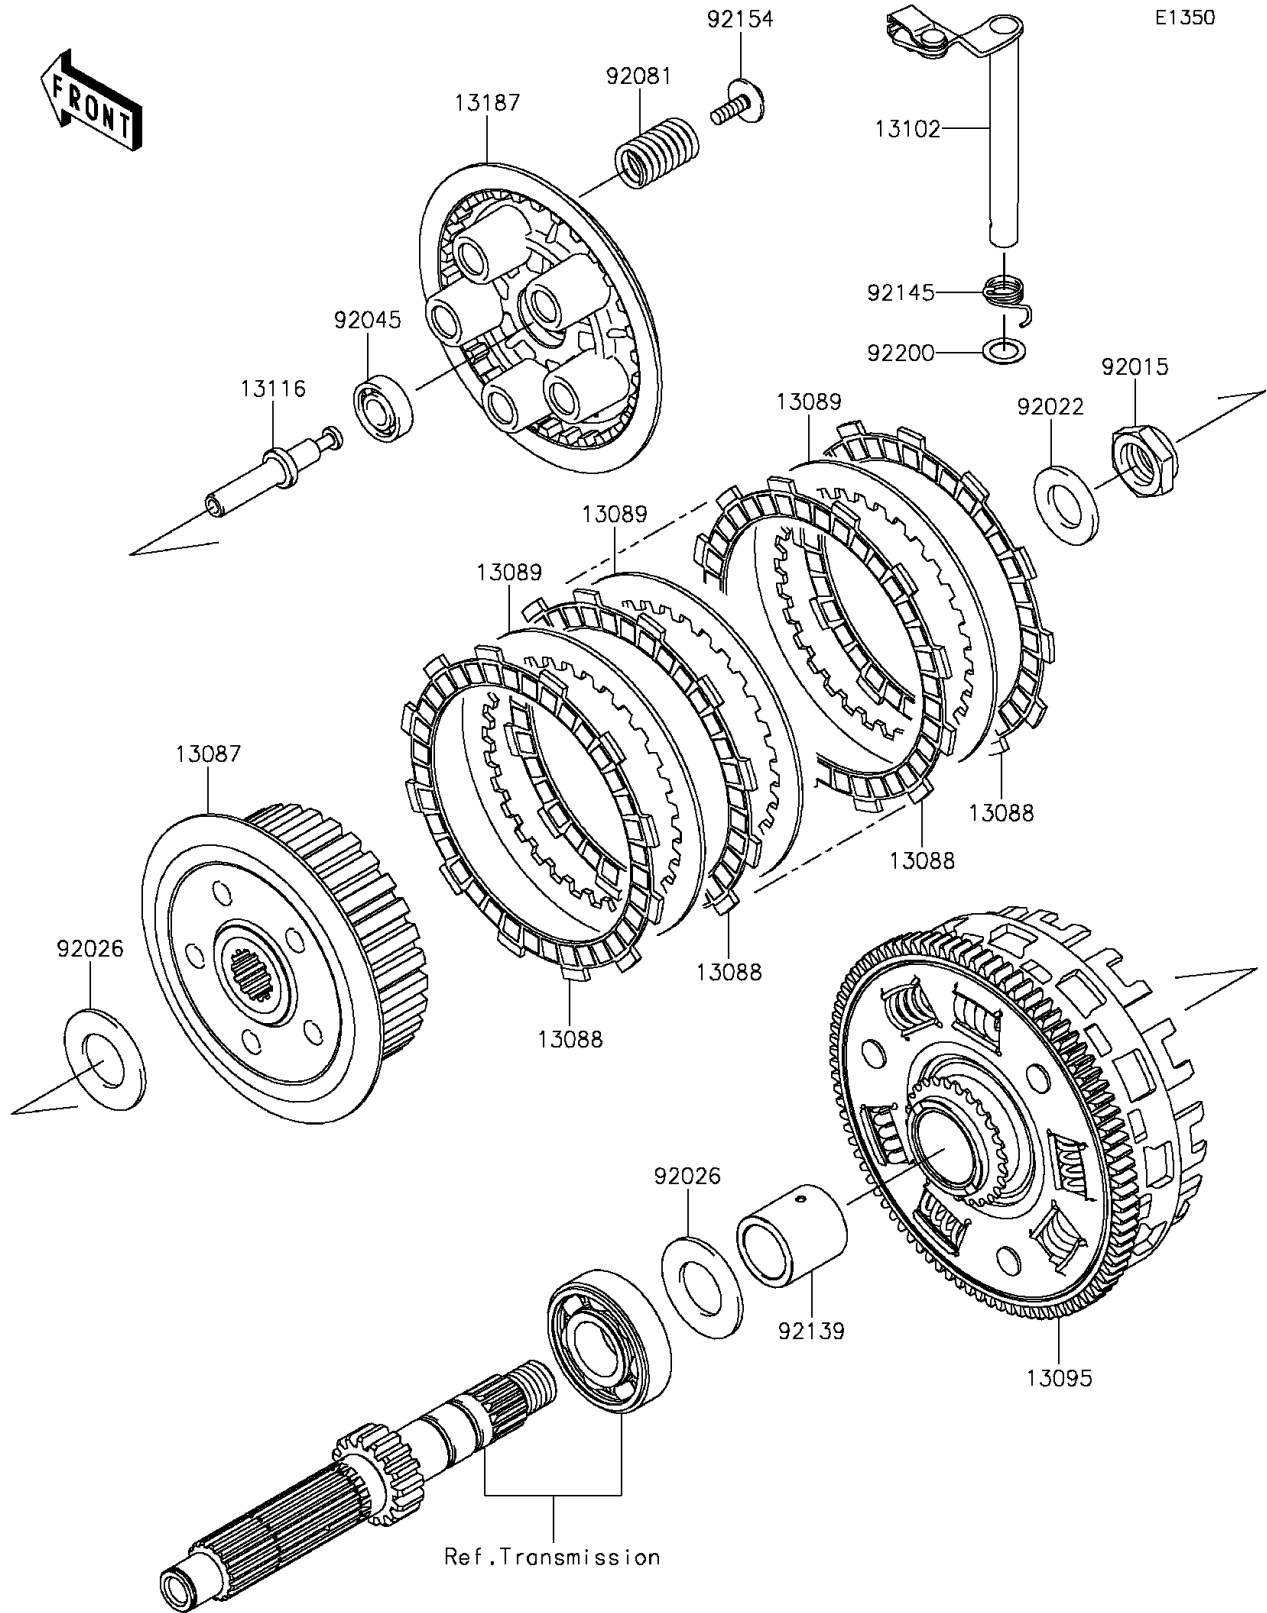

2013 NINJA® 650 PARTS DIAGRAM

Clutch

2013 NINJA® 650 PARTS LIST

Clutch

ITEM NAME	PART NUMBER	QUANTITY
HUB-CLUTCH (Ref # 13087)	13087-0046	1
PLATE-FRICTION (Ref # 13088)	13088-1105	7
PLATE-CLUTCH,T=2.3 (Ref # 13089)	13089-0016	6
HOUSING-COMP-CLUTCH (Ref # 13095)	13095-0559	1
RELEASE-COMP-CLUTCH (Ref # 13102)	13102-0037	1
ROD-PUSH (Ref # 13116)	13116-0035	1
PLATE-CLUTCH OPERATING (Ref # 13187)	13187-0017	1
NUT,20MM (Ref # 92015)	92015-1555	1
WASHER,20.3X36X3.7 (Ref # 92022)	92022-1868	1
SPACER,25.5X47X2.5 (Ref # 92026)	92026-0716	2
BEARING-BALL,6001C3ML01 (Ref # 92045)	92045-1235	1
SPRING,CLUTCH (Ref # 92081)	92081-1033	5
BUSHING (Ref # 92139)	92139-0710	1
SPRING,CLUTCH RELEASE (Ref # 92145)	92145-0066	1
BOLT,UPSET-WP,6X20 (Ref # 92154)	92154-0079	5
WASHER,12X18.5X0.5 (Ref # 92200)	92200-1487	1