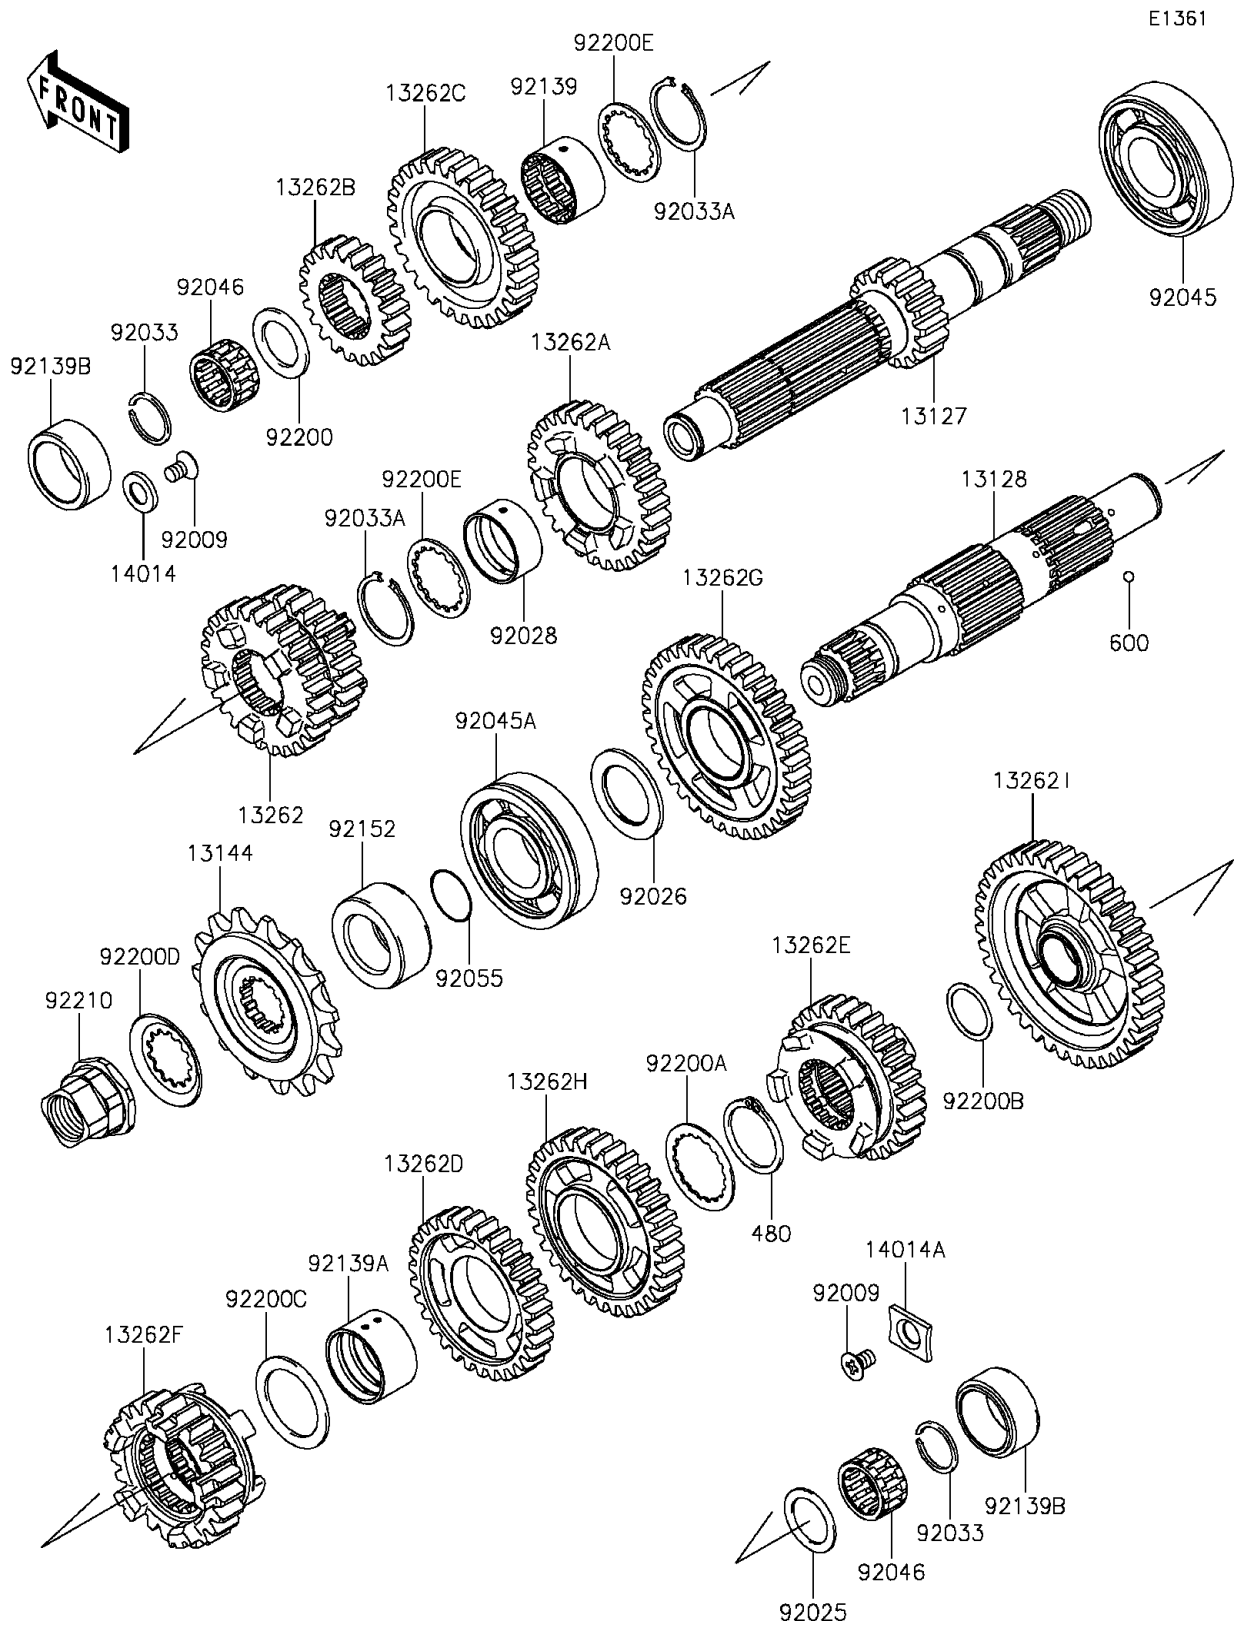

2014 NINJA® 650 PARTS DIAGRAM

Transmission

2014 NINJA® 650 PARTS LIST

Transmission

ITEM NAME	PART NUMBER	QUANTITY
SHAFT-TRANSMISSION INPUT,16T (Ref # 13127)	13127-0082	1
SHAFT-TRANSMISSION OUTPUT (Ref # 13128)	13128-0060	1
SPROCKET-OUTPUT,15T,#520 (Ref # 13144)	13144-0024	1
GEAR,INPUT 3RD&4TH,24T&27T (Ref # 13262)	13262-0819	1
GEAR,INPUT 5TH,29T (Ref # 13262A)	13262-0820	1
GEAR,INPUT 2ND,21T (Ref # 13262B)	13262-0821	1
GEAR,INPUT TOP,27T (Ref # 13262C)	13262-0822	1
GEAR,OUTPUT 4TH,30T (Ref # 13262D)	13262-0823	1
GEAR,OUTPUT 5TH,28T (Ref # 13262E)	13262-0824	1
GEAR,OUTPUT TOP,23T (Ref # 13262F)	13262-0825	1
GEAR,OUTPUT 2ND,36T (Ref # 13262G)	13262-0826	1
GEAR,OUTPUT 3RD,32T (Ref # 13262H)	13262-0827	1
GEAR,OUTPUT LOW,39T (Ref # 13262I)	13262-0828	1
PLATE-POSITION,9.5X17X2.3 (Ref # 14014)	14014-0019	1
PLATE-POSITION,RH (Ref # 14014A)	14014-0020	1
SCREW,6X10 (Ref # 92009)	92009-1375	2
SHIM,20.3X28X1.1 (Ref # 92025)	92025-1455	1
SPACER,25.3X39X2.0 (Ref # 92026)	92026-0715	1
BUSHING,INPUT GEAR (Ref # 92028)	92028-1449	1
RING-SNAP,20MM (Ref # 92033)	92033-015	2
RING-SNAP,25.9X30.6X1.2 (Ref # 92033A)	92033-1037	2
BEARING-BALL,25X62X17 (Ref # 92045)	92045-0042	1
BEARING-BALL,6305N2SH2 (Ref # 92045A)	92045-1224	1
BEARING-NEEDLE,KMJ20X26X13.8X1 (Ref # 92046)	92046-1185	2
RING-O,21.5X1.5 (Ref # 92055)	92055-0196	1
BUSHING,25X28.3X16.7 (Ref # 92139)	92139-0107	1
BUSHING,OUT 3RD&4TH GEAR (Ref # 92139A)	92139-0108	1
BUSHING,26X34X16.2 (Ref # 92139B)	92139-0713	2
COLLAR,25X40X17.2 (Ref # 92152)	92152-0972	1

2014 NINJA® 650 PARTS LIST

Transmission

ITEM NAME	PART NUMBER	QUANTITY
WASHER,20.2X30X1.8 (Ref # 92200)	92200-0221	1
WASHER,30.3X38X1.0 (Ref # 92200A)	92200-0222	1
WASHER,20.2X25.0X0.5 (Ref # 92200B)	92200-0291	1
WASHER,29.9X40X1.5 (Ref # 92200C)	92200-0721	1
WASHER (Ref # 92200D)	92200-0851	1
WASHER,28.5X34.0X1.5 (Ref # 92200E)	92200-1240	2
NUT,M20 (Ref # 92210)	92210-0738	1
CIRCLIP (Ref # 480)	480J2900	1
BALL-STEEL,5/32 (Ref # 600)	600A0500	3