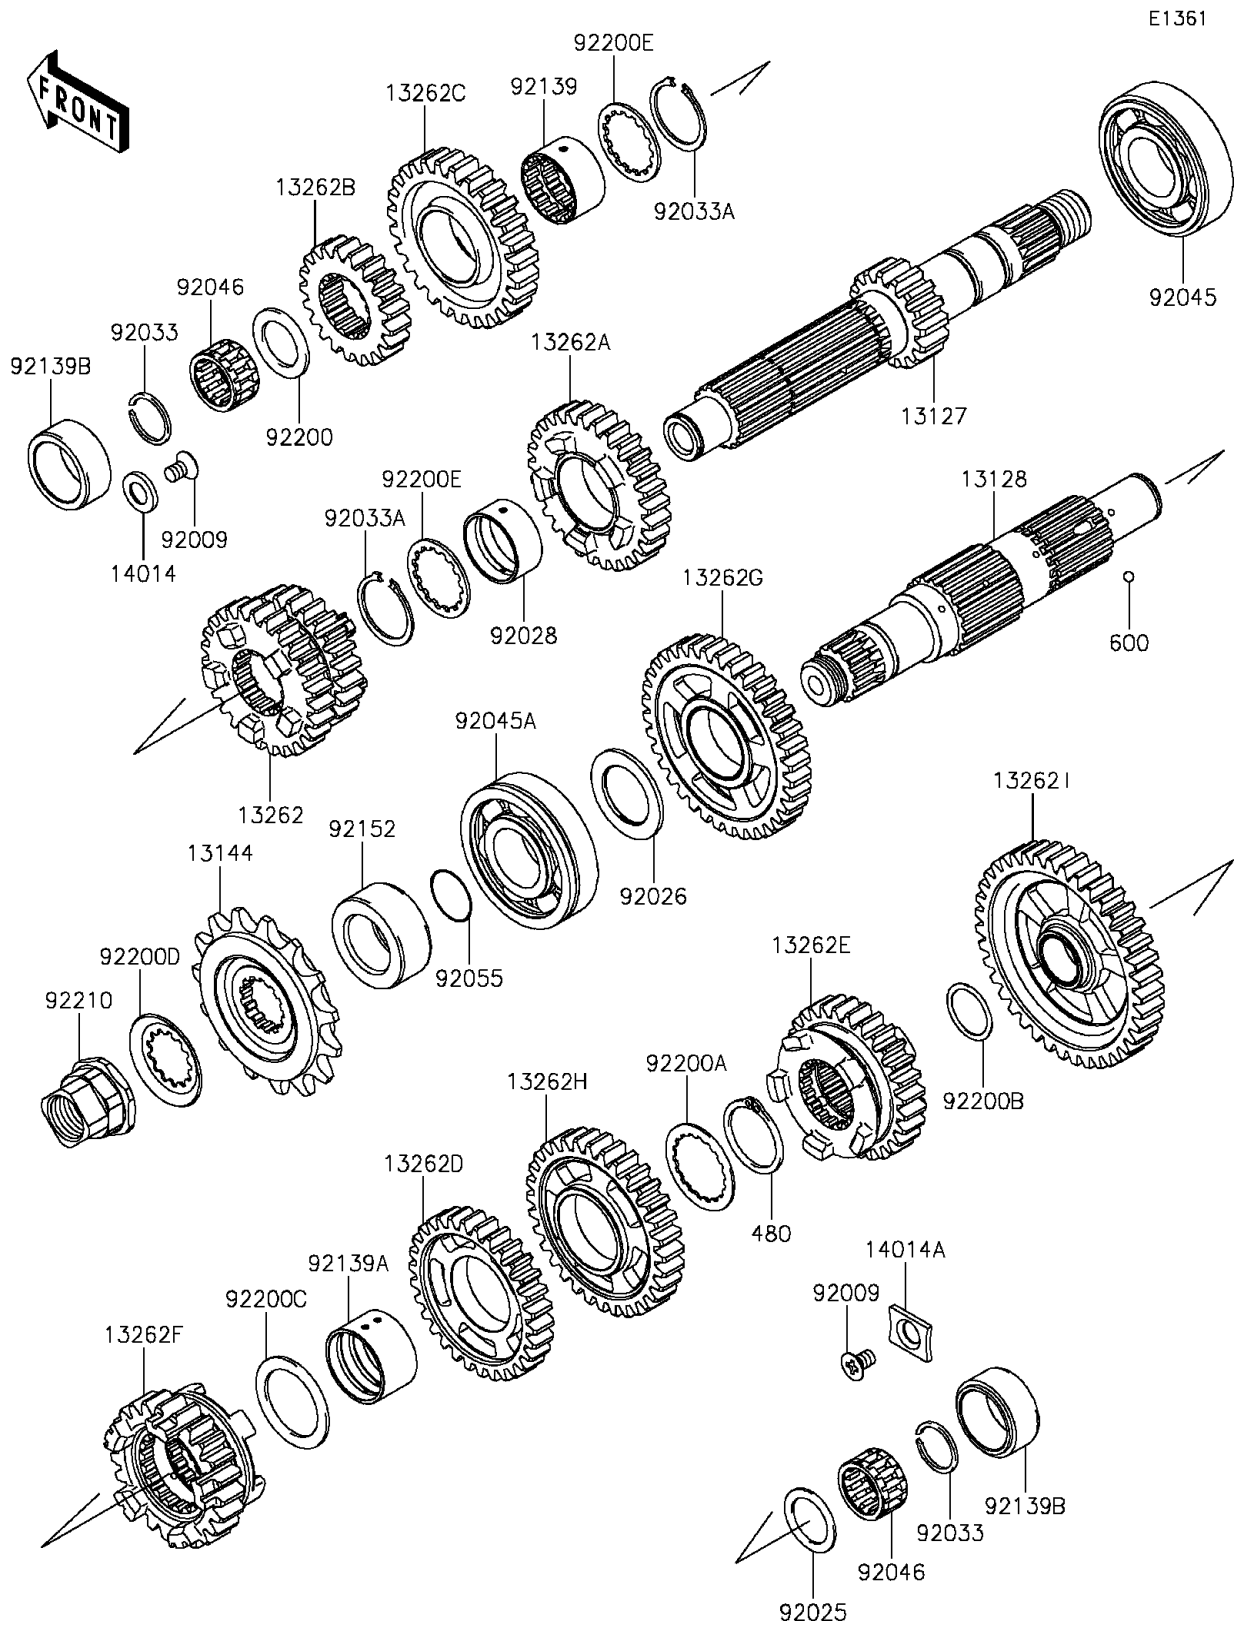

2014 NINJA® 650 PARTS DIAGRAM

Transmission

2014 NINJA® 650 PARTS LIST

Transmission

ITEM NAME	PART NUMBER	QUANTITY
SHAFT-TRANSMISSION INPUT,16T (Ref # 13127)	13127-0082	1
SHAFT-TRANSMISSION OUTPUT (Ref # 13128)	13128-0060	1
SPROCKET-OUTPUT,15T,#520 (Ref # 13144)	13144-0024	1
GEAR,INPUT 3RD&4TH,24T&27T (Ref # 13262)	13262-0819	1
GEAR,INPUT 5TH,29T (Ref # 13262A)	13262-0820	1
GEAR,INPUT 2ND,21T (Ref # 13262B)	13262-0821	1
GEAR,INPUT TOP,27T (Ref # 13262C)	13262-0822	1
GEAR,OUTPUT 4TH,30T (Ref # 13262D)	13262-0823	1
GEAR,OUTPUT 5TH,28T (Ref # 13262E)	13262-0824	1
GEAR,OUTPUT TOP,23T (Ref # 13262F)	13262-0825	1
GEAR,OUTPUT 2ND,36T (Ref # 13262G)	13262-0826	1
GEAR,OUTPUT 3RD,32T (Ref # 13262H)	13262-0827	1
GEAR,OUTPUT LOW,39T (Ref # 13262I)	13262-0828	1
PLATE-POSITION,9.5X17X2.3 (Ref # 14014)	14014-0019	1
PLATE-POSITION,RH (Ref # 14014A)	14014-0020	1
SCREW,6X10 (Ref # 92009)	92009-1375	2
SHIM,20.3X28X1.1 (Ref # 92025)	92025-1455	1
SPACER,25.3X39X2.0 (Ref # 92026)	92026-0715	1
BUSHING,INPUT GEAR (Ref # 92028)	92028-1449	1
RING-SNAP,20MM (Ref # 92033)	92033-015	2
RING-SNAP,25.9X30.6X1.2 (Ref # 92033A)	92033-1037	2
BEARING-BALL,25X62X17 (Ref # 92045)	92045-0042	1
BEARING-BALL,6305N2SH2 (Ref # 92045A)	92045-1224	1
BEARING-NEEDLE,KMJ20X26X13.8X1 (Ref # 92046)	92046-1185	2
RING-O,21.5X1.5 (Ref # 92055)	92055-0196	1
BUSHING,25X28.3X16.7 (Ref # 92139)	92139-0107	1
BUSHING,OUT 3RD&4TH GEAR (Ref # 92139A)	92139-0108	1
BUSHING,26X34X16.2 (Ref # 92139B)	92139-0713	2
COLLAR,25X40X17.2 (Ref # 92152)	92152-0972	1

2014 NINJA[®] 650 PARTS LIST

Transmission

ITEM NAME	PART NUMBER	QUANTITY
WASHER,20.2X30X1.8 (Ref # 92200)	92200-0221	1
WASHER,30.3X38X1.0 (Ref # 92200A)	92200-0222	1
WASHER,20.2X25.0X0.5 (Ref # 92200B)	92200-0291	1
WASHER,29.9X40X1.5 (Ref # 92200C)	92200-0721	1
WASHER (Ref # 92200D)	92200-0851	1
WASHER,28.5X34.0X1.5 (Ref # 92200E)	92200-1240	2
NUT,M20 (Ref # 92210)	92210-0738	1
CIRCLIP (Ref # 480)	480J2900	1
BALL-STEEL,5/32 (Ref # 600)	600A0500	3