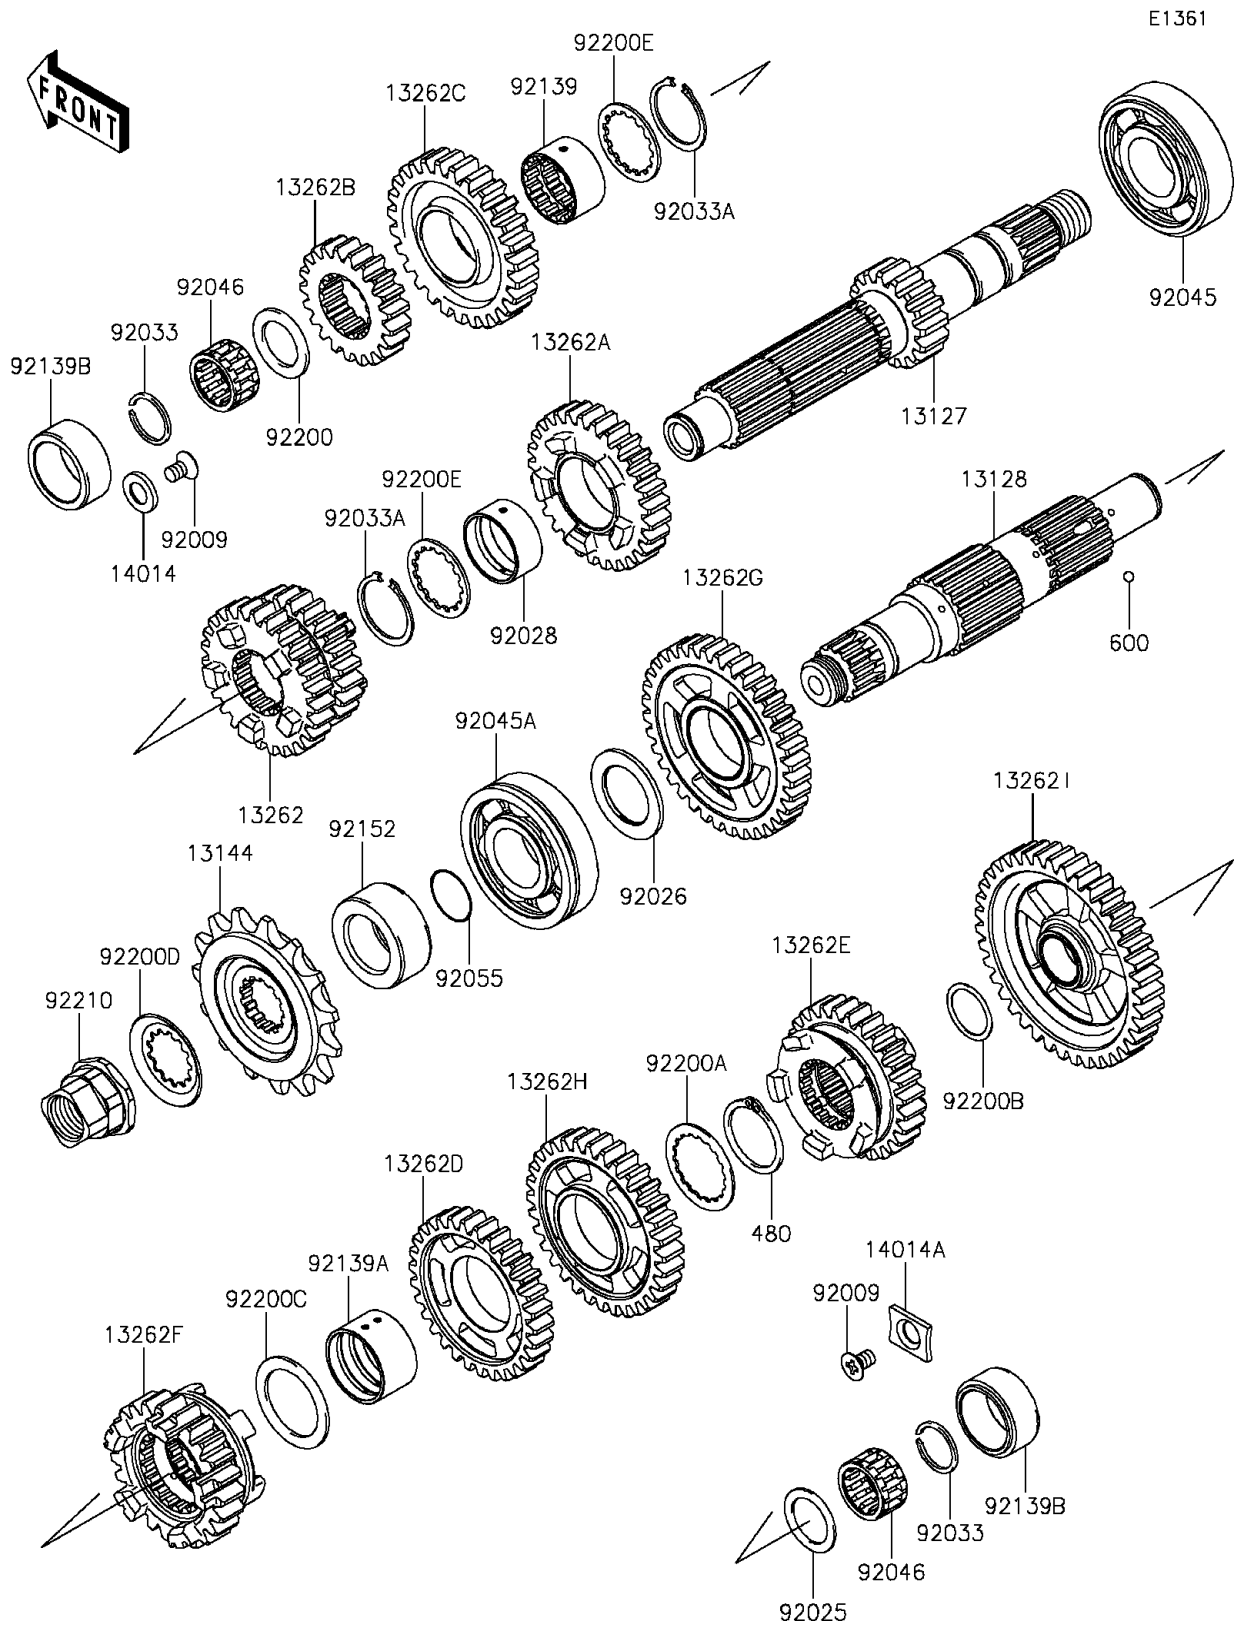

2015 Ninja® 650 PARTS DIAGRAM

Transmission

2015 Ninja® 650 PARTS LIST

Transmission

ITEM NAME	PART NUMBER	QUANTITY
SHAFT-TRANSMISSION INPUT,16T (Ref # 13127)	13127-0082	1
SHAFT-TRANSMISSION OUTPUT (Ref # 13128)	13128-0060	1
SPROCKET-OUTPUT,15T,#520 (Ref # 13144)	13144-0024	1
GEAR,INPUT 3RD&4TH,24T&27T (Ref # 13262)	13262-0819	1
GEAR,INPUT 5TH,29T (Ref # 13262A)	13262-0820	1
GEAR,INPUT 2ND,21T (Ref # 13262B)	13262-0821	1
GEAR,INPUT TOP,27T (Ref # 13262C)	13262-0822	1
GEAR,OUTPUT 4TH,30T (Ref # 13262D)	13262-0823	1
GEAR,OUTPUT 5TH,28T (Ref # 13262E)	13262-0824	1
GEAR,OUTPUT TOP,23T (Ref # 13262F)	13262-0825	1
GEAR,OUTPUT 2ND,36T (Ref # 13262G)	13262-0826	1
GEAR,OUTPUT 3RD,32T (Ref # 13262H)	13262-0827	1
GEAR,OUTPUT LOW,39T (Ref # 13262I)	13262-0828	1
PLATE-POSITION,9.5X17X2.3 (Ref # 14014)	14014-0019	1
PLATE-POSITION,RH (Ref # 14014A)	14014-0020	1
SCREW,6X10 (Ref # 92009)	92009-1375	2
SHIM,20.3X28X1.1 (Ref # 92025)	92025-1455	1
SPACER,25.3X39X2.0 (Ref # 92026)	92026-0715	1
BUSHING,INPUT GEAR (Ref # 92028)	92028-1449	1
RING-SNAP,20MM (Ref # 92033)	92033-015	2
RING-SNAP,25.9X30.6X1.2 (Ref # 92033A)	92033-1037	2
BEARING-BALL,25X62X17 (Ref # 92045)	92045-0042	1
BEARING-BALL,6305N2SH2 (Ref # 92045A)	92045-1224	1
BEARING-NEEDLE,KMJ20X26X13.8X1 (Ref # 92046)	92046-1185	2
RING-O,21.5X1.5 (Ref # 92055)	92055-0196	1
BUSHING,25X28.3X16.7 (Ref # 92139)	92139-0107	1
BUSHING,OUT 3RD&4TH GEAR (Ref # 92139A)	92139-0108	1
BUSHING,26X34X16.2 (Ref # 92139B)	92139-0713	2
COLLAR,25X40X17.2 (Ref # 92152)	92152-0972	1

2015 Ninja® 650 PARTS LIST

Transmission

ITEM NAME	PART NUMBER	QUANTITY
WASHER,20.2X30X1.8 (Ref # 92200)	92200-0221	1
WASHER,30.3X38X1.0 (Ref # 92200A)	92200-0222	1
WASHER,20.2X25.0X0.5 (Ref # 92200B)	92200-0291	1
WASHER,29.9X40X1.5 (Ref # 92200C)	92200-0721	1
WASHER (Ref # 92200D)	92200-0851	1
WASHER,28.5X34.0X1.5 (Ref # 92200E)	92200-1240	2
NUT,M20 (Ref # 92210)	92210-0738	1
CIRCLIP (Ref # 480)	480J2900	1
BALL-STEEL,5/32 (Ref # 600)	600A0500	3