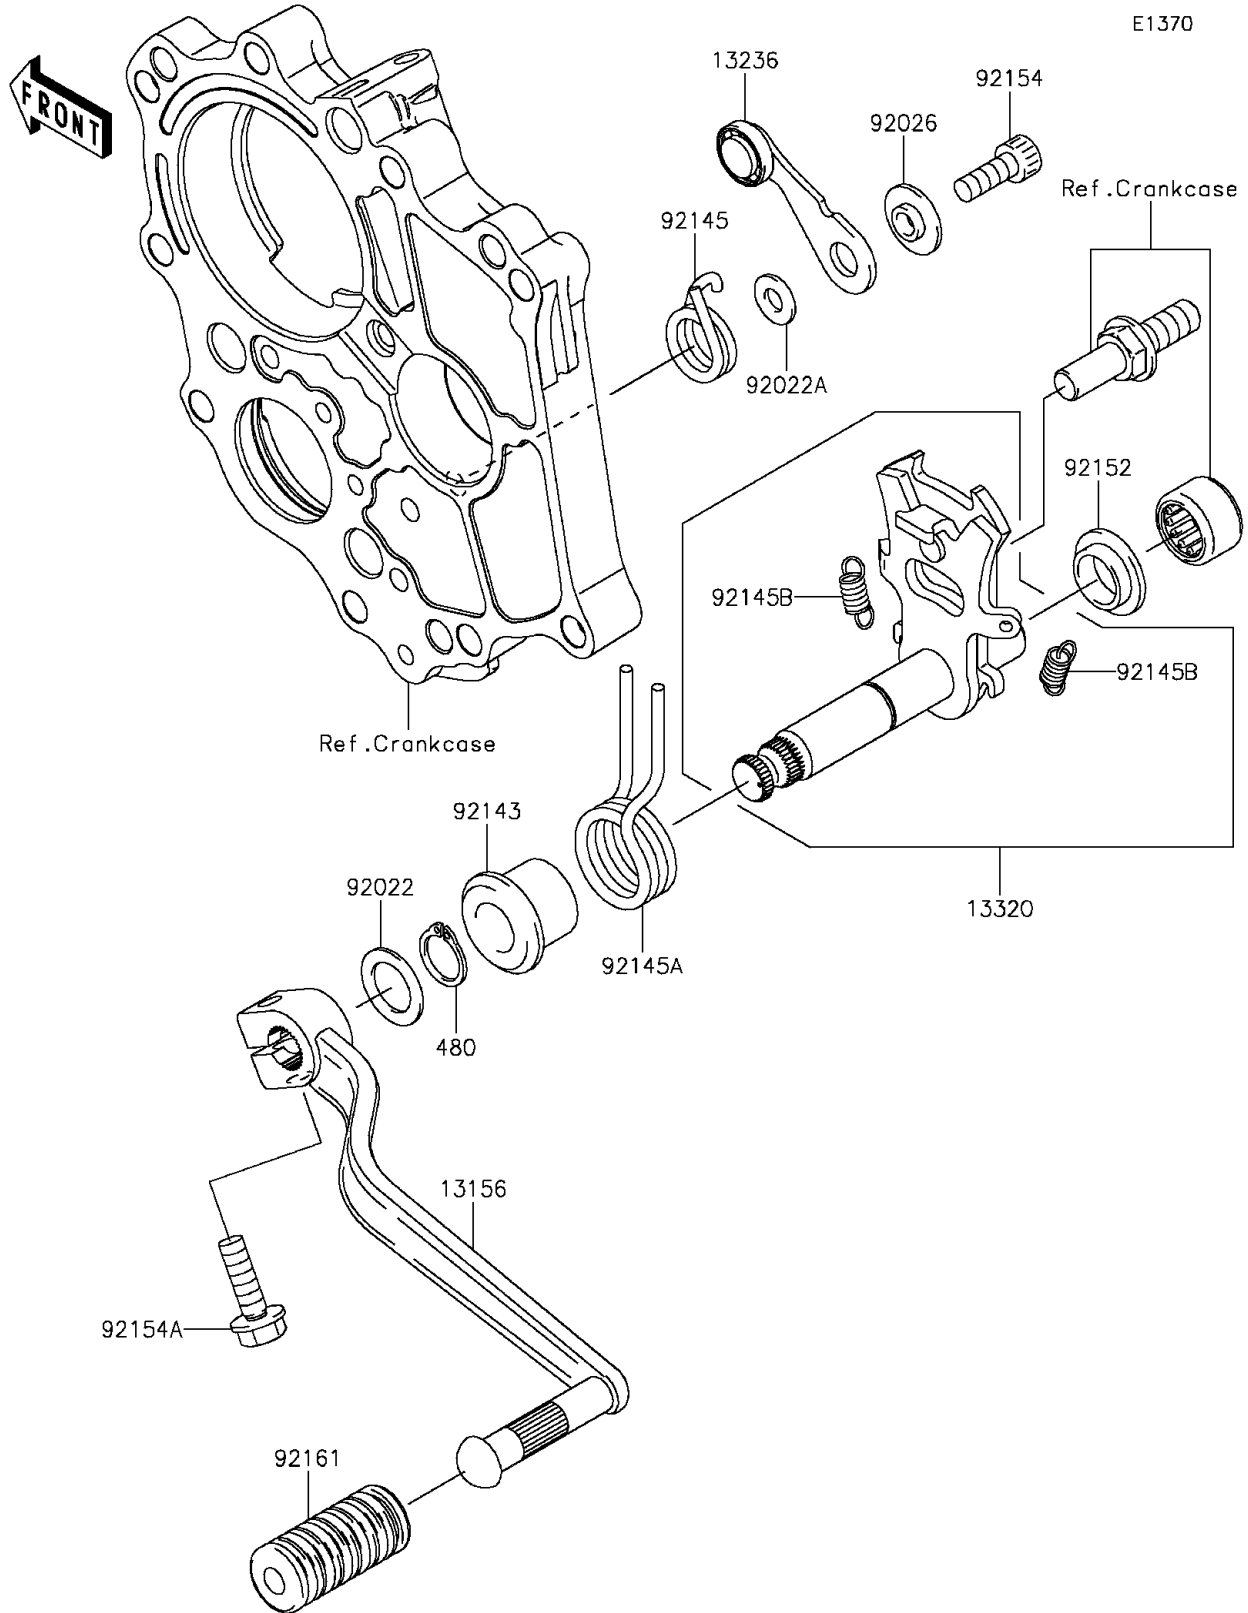

# 2014 NINJA® 650 PARTS DIAGRAM

## Gear Change Mechanism

## 2014 NINJA® 650 PARTS LIST

### Gear Change Mechanism

ITEM NAME	PART NUMBER	QUANTITY
LEVER-CHANGE,PEDAL (Ref # 13156)	13156-0571	1
LEVER-COMP,POSITION (Ref # 13236)	13236-0170	1
LEVER-ASSY,CHANGE SHAFT (Ref # 13320)	13320-0019	1
WASHER,13.3X20X1 (Ref # 92022)	92022-1496	1
WASHER,6X12.8X1.2 (Ref # 92022A)	92022-1827	1
SPACER (Ref # 92026)	92026-1217	1
COLLAR,RETURN SPRING (Ref # 92143)	92143-1498	1
SPRING,POSITION (Ref # 92145)	92145-0304	1
SPRING,RETURN (Ref # 92145A)	92145-0326	1
SPRING,5.5X0.7X18 (Ref # 92145B)	92145-0703	2
COLLAR (Ref # 92152)	92152-1075	1
BOLT,SOCKET,6X16 (Ref # 92154)	92154-0235	1
BOLT,FLANGED,6X20 (Ref # 92154A)	92154-0786	1
DAMPER,CHANGE PEDAL (Ref # 92161)	92161-1300	1
CIRCLIP-TYPE-C,13MM (Ref # 480)	480J1300	1