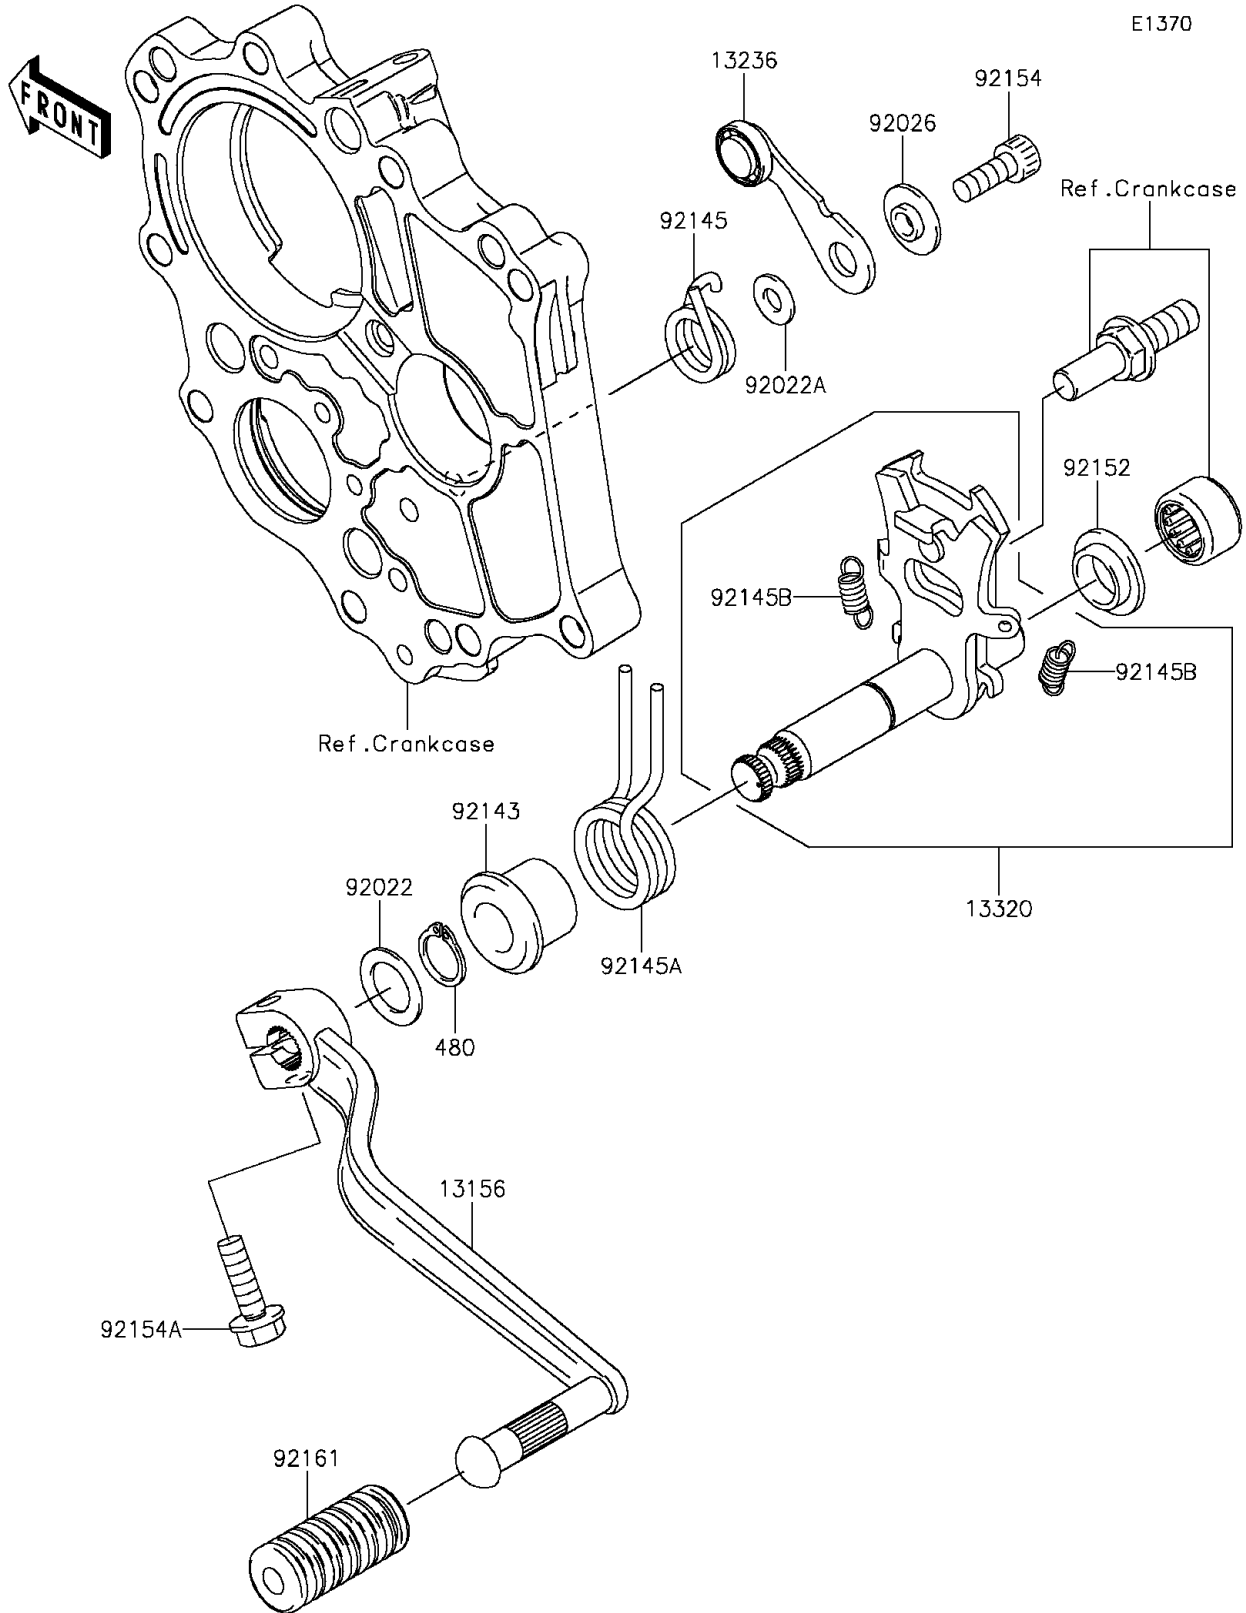

2015 Ninja® 650 PARTS DIAGRAM

Gear Change Mechanism

2015 Ninja® 650 PARTS LIST

Gear Change Mechanism

ITEM NAME	PART NUMBER	QUANTITY
LEVER-CHANGE,PEDAL (Ref # 13156)	13156-0571	1
LEVER-COMP,POSITION (Ref # 13236)	13236-0170	1
LEVER-ASSY,CHANGE SHAFT (Ref # 13320)	13320-0019	1
WASHER,13.3X20X1 (Ref # 92022)	92022-1496	1
WASHER,6X12.8X1.2 (Ref # 92022A)	92022-1827	1
SPACER (Ref # 92026)	92026-1217	1
COLLAR,RETURN SPRING (Ref # 92143)	92143-1498	1
SPRING,POSITION (Ref # 92145)	92145-0304	1
SPRING,RETURN (Ref # 92145A)	92145-0326	1
SPRING,5.5X0.7X18 (Ref # 92145B)	92145-0703	2
COLLAR (Ref # 92152)	92152-1075	1
BOLT,SOCKET,6X16 (Ref # 92154)	92154-0235	1
BOLT,FLANGED,6X20 (Ref # 92154A)	92154-0786	1
DAMPER,CHANGE PEDAL (Ref # 92161)	92161-1300	1
CIRCLIP-TYPE-C,13MM (Ref # 480)	480J1300	1