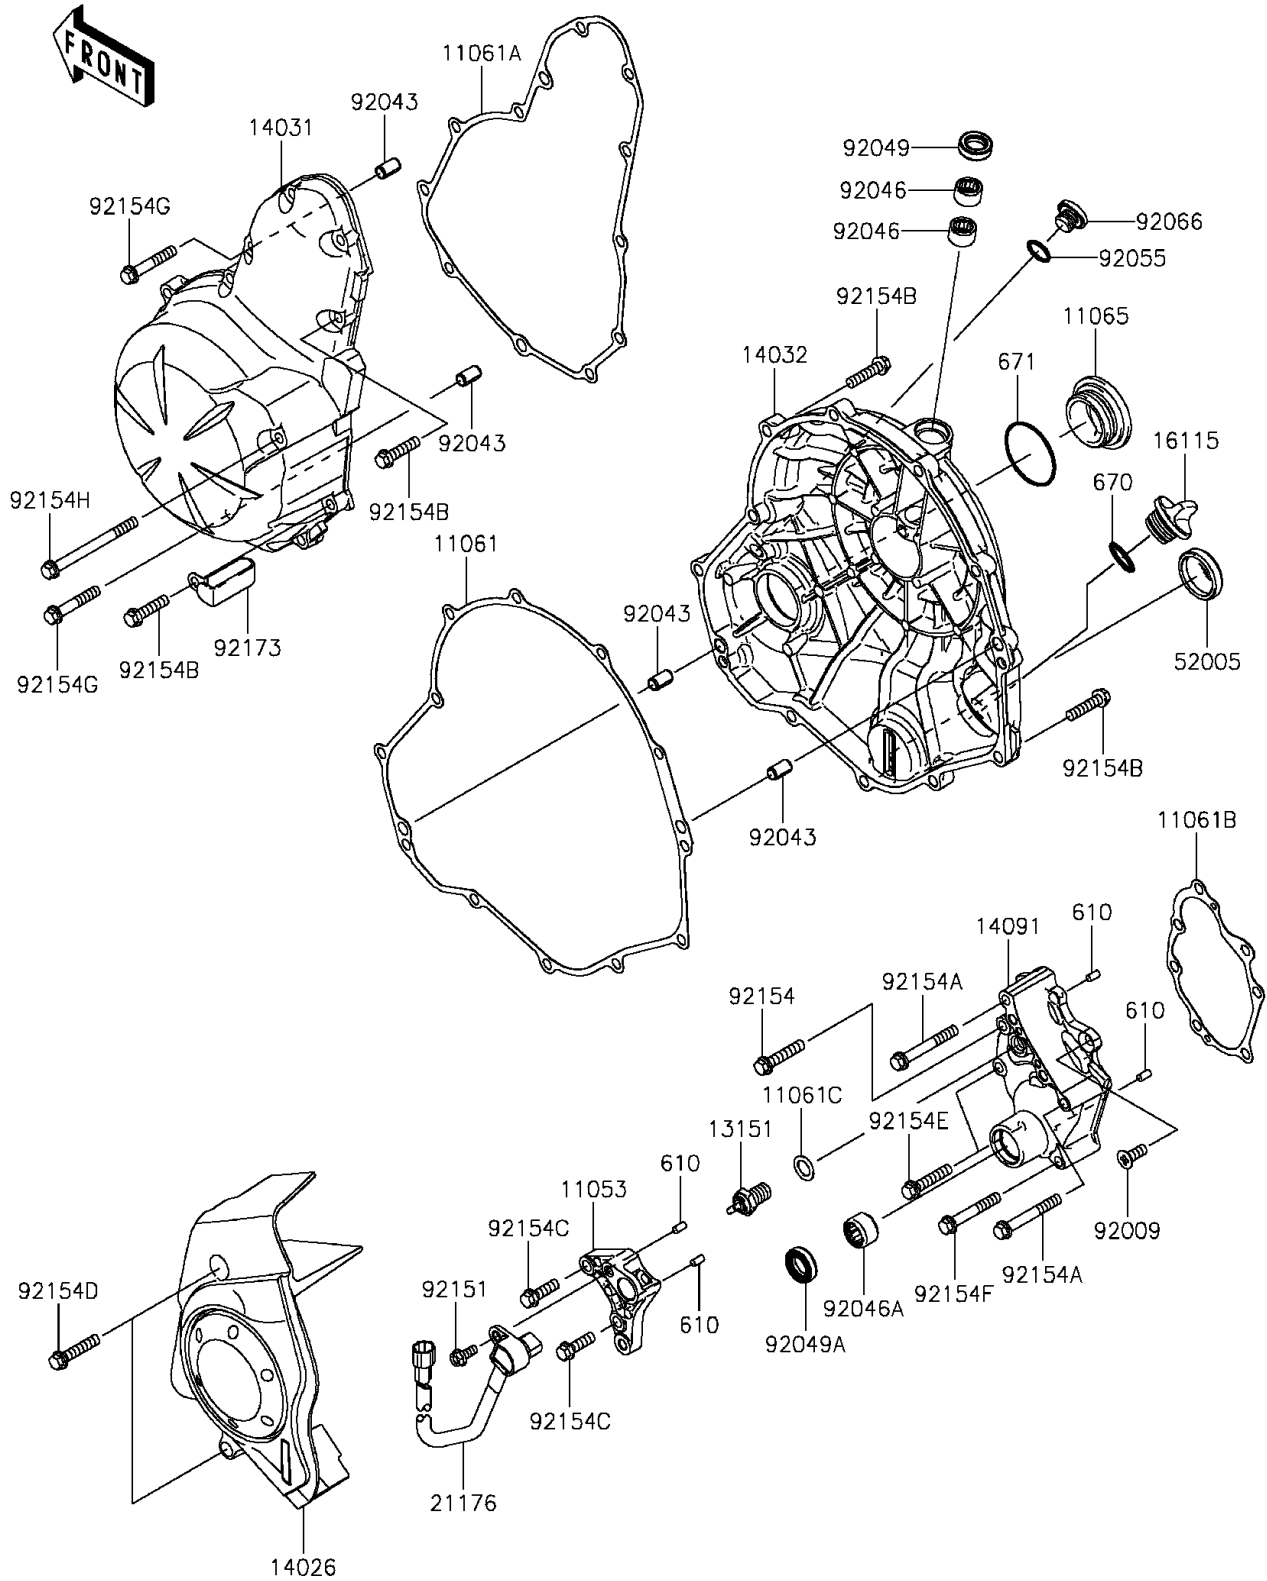

2012 NINJA® 650 PARTS DIAGRAM

Engine Cover(s)

E1431

2012 NINJA® 650 PARTS LIST

Engine Cover(s)

ITEM NAME	PART NUMBER	QUANTITY
BRACKET (Ref # 11053)	11053-1739	1
GASKET,CLUTCH COVER (Ref # 11061)	11061-0164	1
GASKET,GENERATOR COVER (Ref # 11061A)	11061-0165	1
GASKET,TRANSMISSION COVER (Ref # 11061B)	11061-0166	1
GASKET,10.5X16X1 (Ref # 11061C)	11061-0373	1
CAP (Ref # 11065)	11065-0281	1
SWITCH-COMP,NEUTRAL (Ref # 13151)	13151-1102	1
COVER-CHAIN (Ref # 14026)	14026-0092	1
COVER-GENERATOR (Ref # 14031)	14031-0096	1
COVER-CLUTCH (Ref # 14032)	14032-0115	1
COVER,TRANSMISSION (Ref # 14091)	14091-1673	1
CAP-OIL FILLER (Ref # 16115)	16115-1053	1
SENSOR,SPEED (Ref # 21176)	21176-0065	1
GAUGE,OIL LEVEL (Ref # 52005)	52005-0071	1
SCREW,6X16 (Ref # 92009)	92009-1360	1
PIN,6.2X8X14 (Ref # 92043)	92043-1263	4
BEARING-NEEDLE,HK1210FM (Ref # 92046)	92046-0034	2
BEARING-NEEDLE,HK1312 (Ref # 92046A)	92046-1148	1
SEAL-OIL,CLUTCH RELEASE (Ref # 92049)	92049-1475	1
SEAL-OIL,TC13225.5 (Ref # 92049A)	92049-1519	1
RING-O,13.0X1.9 (Ref # 92055)	92055-1011	1
PLUG,12X9.1 (Ref # 92066)	92066-0131	1
BOLT,FLANGED,5X12 (Ref # 92151)	92151-1305	1
BOLT,FLANGED,6X30 (Ref # 92154)	92154-0727	1
BOLT,FLANGED,6X45 (Ref # 92154A)	92154-0728	2
BOLT,FLANGED,6X25 (Ref # 92154B)	92154-0819	21
BOLT,FLANGED,6X20 (Ref # 92154C)	92154-1771	2
BOLT,FLANGED,6X30 (Ref # 92154D)	92154-1772	2
BOLT,FLANGED,6X30 (Ref # 92154E)	92154-1773	2

2012 NINJA® 650 PARTS LIST

Engine Cover(s)

ITEM NAME	PART NUMBER	QUANTITY
BOLT,FLANGED,6X40 (Ref # 92154F)	92154-1774	1
BOLT,FLANGED,6X35 (Ref # 92154G)	92154-1779	2
BOLT,FLANGED,6X70 (Ref # 92154H)	92154-1780	1
CLAMP (Ref # 92173)	92173-0725	1
ROLLER,4X8 (Ref # 610)	610A0408	4
O RING,20MM (Ref # 670)	670B2020	1
O RING,40MM (Ref # 671)	671B2540	1