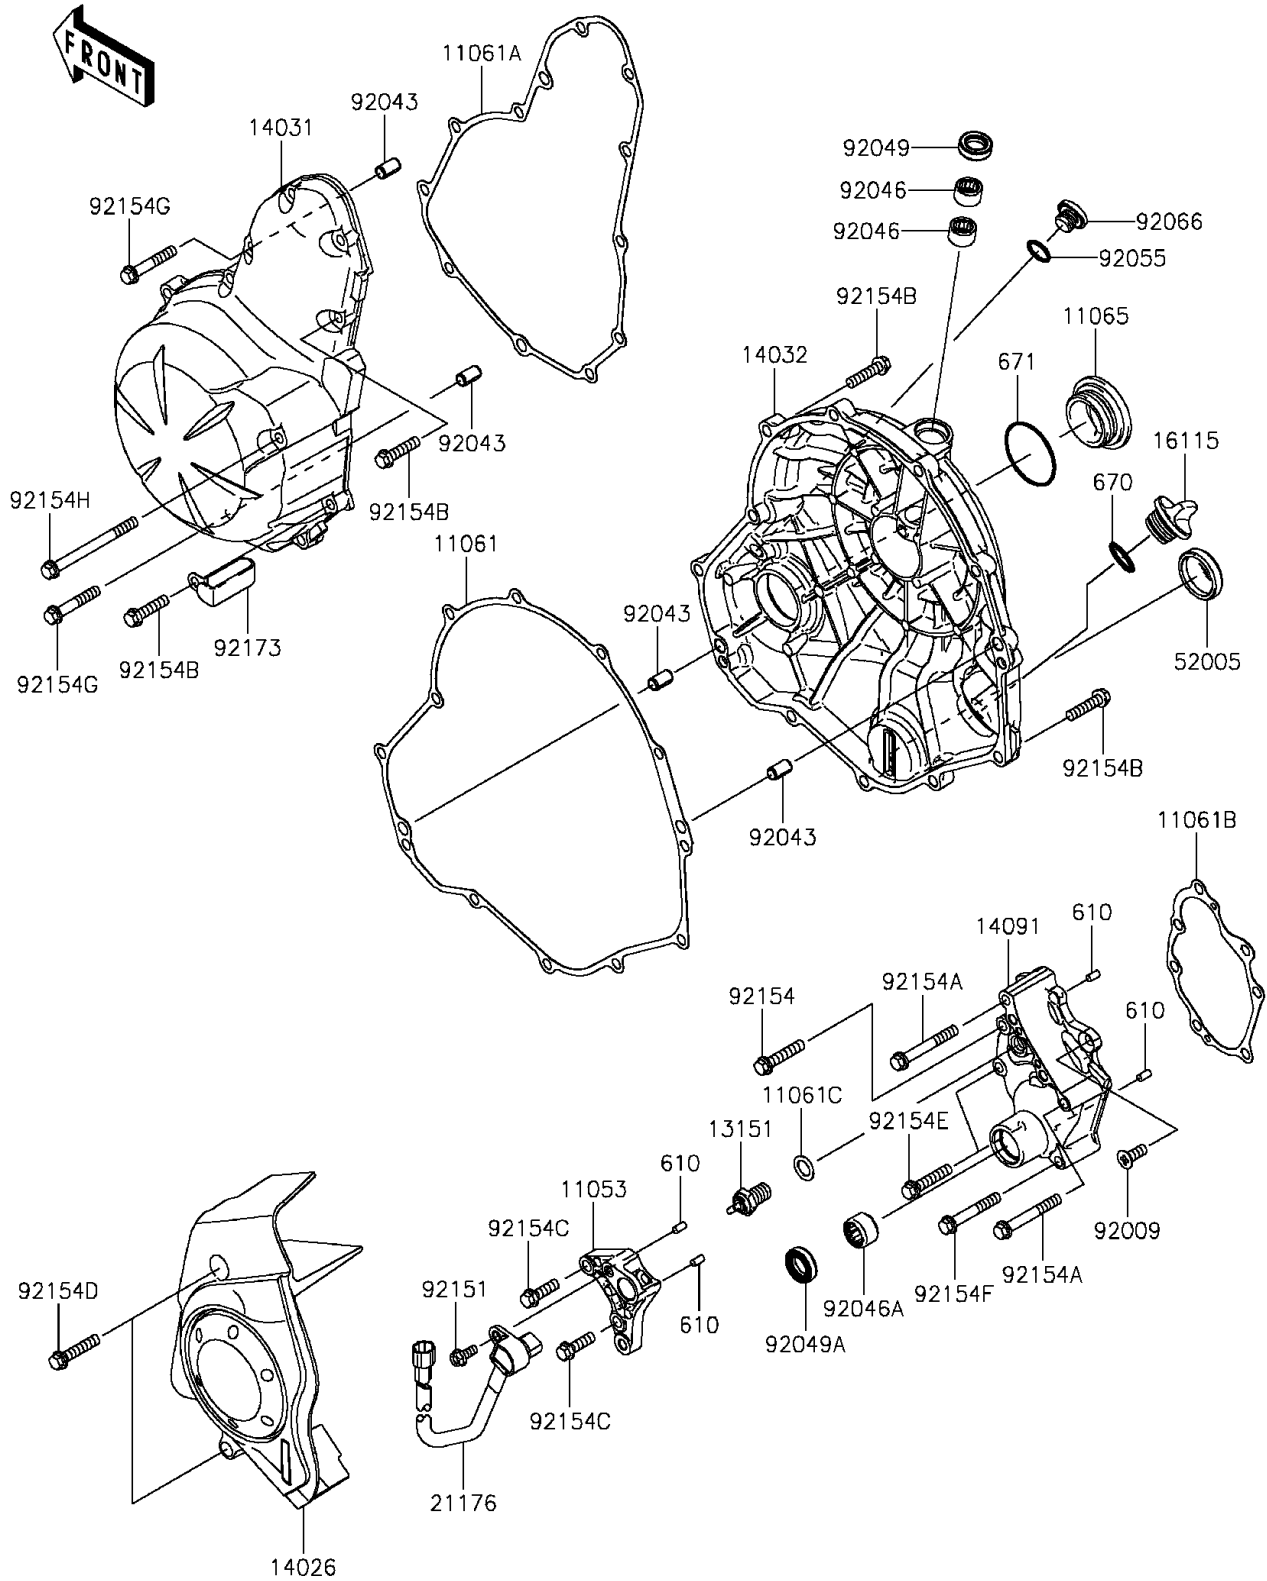

2014 NINJA® 650 PARTS DIAGRAM

Engine Cover(s)

E1431

2014 NINJA® 650 PARTS LIST

Engine Cover(s)

ITEM NAME	PART NUMBER	QUANTITY
BRACKET (Ref # 11053)	11053-1739	1
GASKET,CLUTCH COVER (Ref # 11061)	11061-0164	1
GASKET,GENERATOR COVER (Ref # 11061A)	11061-0165	1
GASKET,TRANSMISSION COVER (Ref # 11061B)	11061-0166	1
GASKET,10.5X16X1 (Ref # 11061C)	11061-0373	1
CAP (Ref # 11065)	11065-0281	1
SWITCH-COMP,NEUTRAL (Ref # 13151)	13151-1102	1
COVER-CHAIN (Ref # 14026)	14026-0092	1
COVER-GENERATOR (Ref # 14031)	14031-0096	1
COVER-CLUTCH (Ref # 14032)	14032-0115	1
COVER,TRANSMISSION (Ref # 14091)	14091-1673	1
CAP-OIL FILLER (Ref # 16115)	16115-1053	1
SENSOR,SPEED (Ref # 21176)	21176-0065	1
GAUGE,OIL LEVEL (Ref # 52005)	52005-0071	1
SCREW,6X16 (Ref # 92009)	92009-1360	1
PIN,6.2X8X14 (Ref # 92043)	92043-1263	4
BEARING-NEEDLE,HK1210FM (Ref # 92046)	92046-0034	2
BEARING-NEEDLE,HK1312 (Ref # 92046A)	92046-1148	1
SEAL-OIL,CLUTCH RELEASE (Ref # 92049)	92049-1475	1
SEAL-OIL,TC13225.5 (Ref # 92049A)	92049-1519	1
RING-O,13.0X1.9 (Ref # 92055)	92055-1011	1
PLUG,12X9.1 (Ref # 92066)	92066-0131	1
BOLT,FLANGED,5X12 (Ref # 92151)	92151-1305	1
BOLT,FLANGED,6X30 (Ref # 92154)	92154-0727	1
BOLT,FLANGED,6X45 (Ref # 92154A)	92154-0728	2
BOLT,FLANGED,6X25 (Ref # 92154B)	92154-0819	21
BOLT,FLANGED,6X20 (Ref # 92154C)	92154-1771	2
BOLT,FLANGED,6X30 (Ref # 92154D)	92154-1772	2
BOLT,FLANGED,6X30 (Ref # 92154E)	92154-1773	2

2014 NINJA® 650 PARTS LIST

Engine Cover(s)

ITEM NAME	PART NUMBER	QUANTITY
BOLT,FLANGED,6X40 (Ref # 92154F)	92154-1774	1
BOLT,FLANGED,6X35 (Ref # 92154G)	92154-1779	2
BOLT,FLANGED,6X70 (Ref # 92154H)	92154-1780	1
CLAMP (Ref # 92173)	92173-0725	1
ROLLER,4X8 (Ref # 610)	610A0408	4
O RING,20MM (Ref # 670)	670B2020	1
O RING,40MM (Ref # 671)	671B2540	1