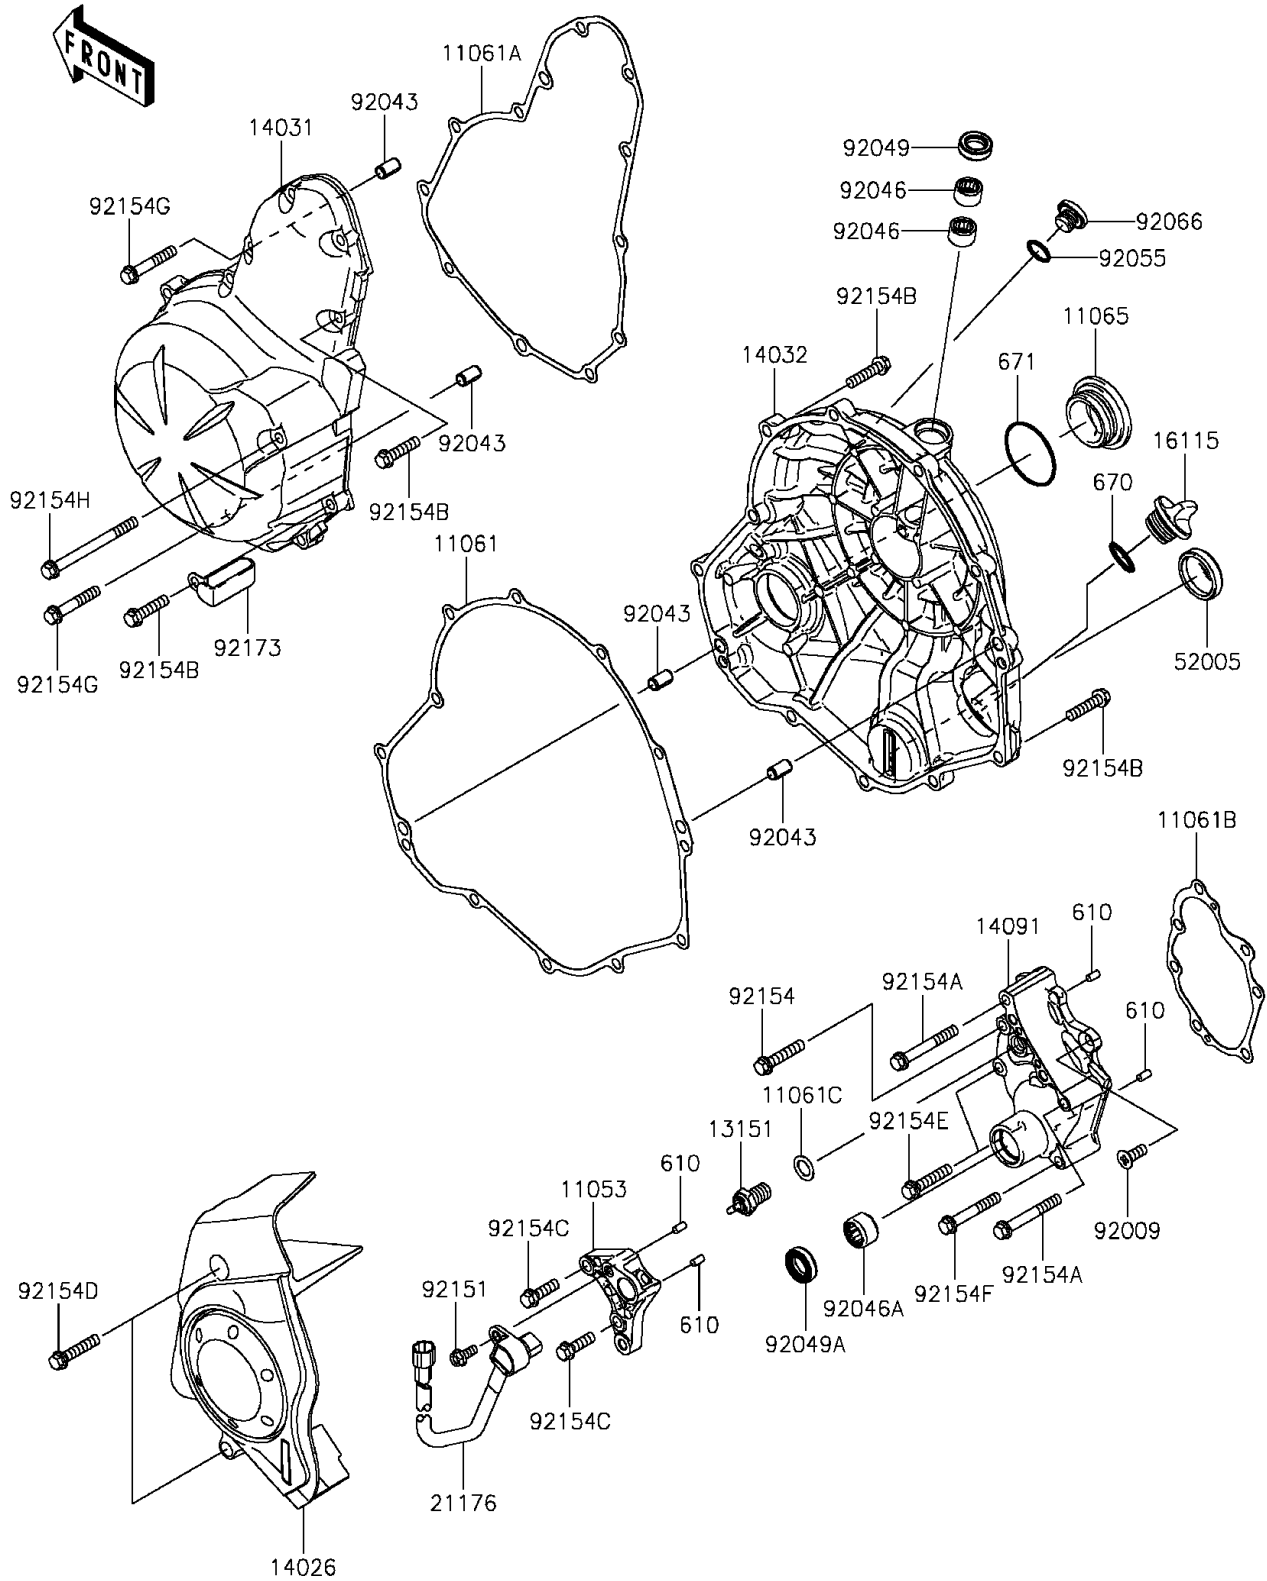

2015 Ninja® 650 PARTS DIAGRAM

Engine Cover(s)

E1431

2015 Ninja® 650 PARTS LIST

Engine Cover(s)

ITEM NAME	PART NUMBER	QUANTITY
BRACKET (Ref # 11053)	11053-1739	1
GASKET,CLUTCH COVER (Ref # 11061)	11061-0164	1
GASKET,GENERATOR COVER (Ref # 11061A)	11061-0165	1
GASKET,TRANSMISSION COVER (Ref # 11061B)	11061-0166	1
GASKET,10.5X16X1 (Ref # 11061C)	11061-0373	1
CAP (Ref # 11065)	11065-0281	1
SWITCH-COMP,NEUTRAL (Ref # 13151)	13151-1102	1
COVER-CHAIN (Ref # 14026)	14026-0092	1
COVER-GENERATOR (Ref # 14031)	14031-0096	1
COVER-CLUTCH (Ref # 14032)	14032-0115	1
COVER,TRANSMISSION (Ref # 14091)	14091-1673	1
CAP-OIL FILLER (Ref # 16115)	16115-1053	1
SENSOR,SPEED (Ref # 21176)	21176-0065	1
GAUGE,OIL LEVEL (Ref # 52005)	52005-0071	1
SCREW,6X16 (Ref # 92009)	92009-1360	1
PIN,6.2X8X14 (Ref # 92043)	92043-1263	4
BEARING-NEEDLE,HK1210FM (Ref # 92046)	92046-0034	2
BEARING-NEEDLE,HK1312 (Ref # 92046A)	92046-1148	1
SEAL-OIL,CLUTCH RELEASE (Ref # 92049)	92049-1475	1
SEAL-OIL,TC13225.5 (Ref # 92049A)	92049-1519	1
RING-O,13.0X1.9 (Ref # 92055)	92055-1011	1
PLUG,12X9.1 (Ref # 92066)	92066-0131	1
BOLT,FLANGED,5X12 (Ref # 92151)	92151-1305	1
BOLT,FLANGED,6X30 (Ref # 92154)	92154-0727	1
BOLT,FLANGED,6X45 (Ref # 92154A)	92154-0728	2
BOLT,FLANGED,6X25 (Ref # 92154B)	92154-0819	21
BOLT,FLANGED,6X20 (Ref # 92154C)	92154-1771	2
BOLT,FLANGED,6X30 (Ref # 92154D)	92154-1772	2
BOLT,FLANGED,6X30 (Ref # 92154E)	92154-1773	2

2015 Ninja® 650 PARTS LIST

Engine Cover(s)

ITEM NAME	PART NUMBER	QUANTITY
BOLT,FLANGED,6X40 (Ref # 92154F)	92154-1774	1
BOLT,FLANGED,6X35 (Ref # 92154G)	92154-1779	2
BOLT,FLANGED,6X70 (Ref # 92154H)	92154-1780	1
CLAMP (Ref # 92173)	92173-0725	1
ROLLER,4X8 (Ref # 610)	610A0408	4
O RING,20MM (Ref # 670)	670B2020	1
O RING,40MM (Ref # 671)	671B2540	1