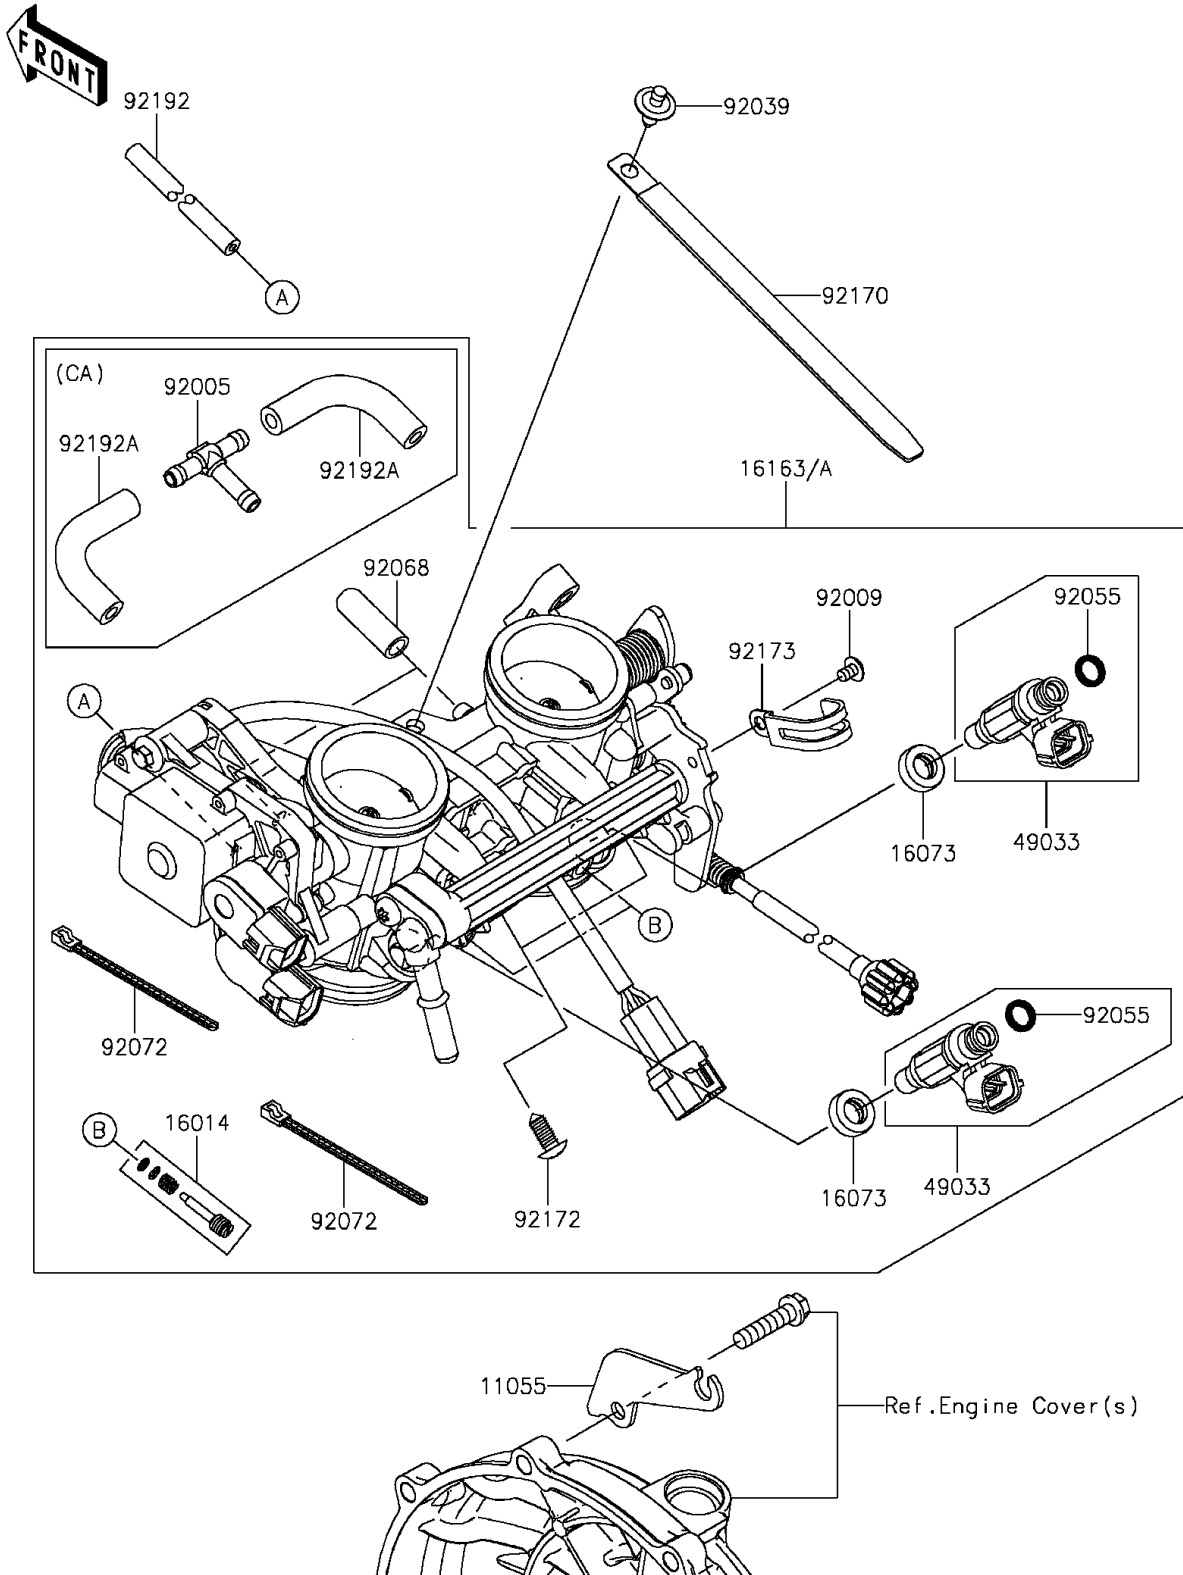

2013 NINJA® 650 PARTS DIAGRAM

Throttle

E1510

2013 NINJA® 650 PARTS LIST

Throttle

ITEM NAME	PART NUMBER	QUANTITY
BRACKET (Ref # 11055)	11055-1002	1
SCREW-PILOT AIR (Ref # 16014)	16014-0002	2
INSULATOR (Ref # 16073)	16073-3707	2
THROTTLE-ASSY,TTK38 (Ref # 16163)	16163-0713	1
THROTTLE-ASSY,TTK38 (Ref # 16163A)	16163-0714	1
NOZZLE-INJECTION (Ref # 49033)	49033-0011	2
FITTING,3WAY (Ref # 92005)	92005-0730	1
SCREW,CLAMP (Ref # 92009)	92009-1860	1
RIVET (Ref # 92039)	92039-0068	1
RING-O,INJECTION NOZZLE (Ref # 92055)	92055-1622	2
PLUG,12X25 (Ref # 92068)	92068-006	2
BAND,SUB-HARNESS (Ref # 92072)	92072-0012	2
CLAMP,L=150 (Ref # 92170)	92170-1114	1
SCREW,PIPE INJECTION (Ref # 92172)	92172-0064	2
CLAMP (Ref # 92173)	92173-0288	1
TUBE,3X6.7X300 (Ref # 92192)	92192-0977	1
TUBE (Ref # 92192A)	92192-1045	2