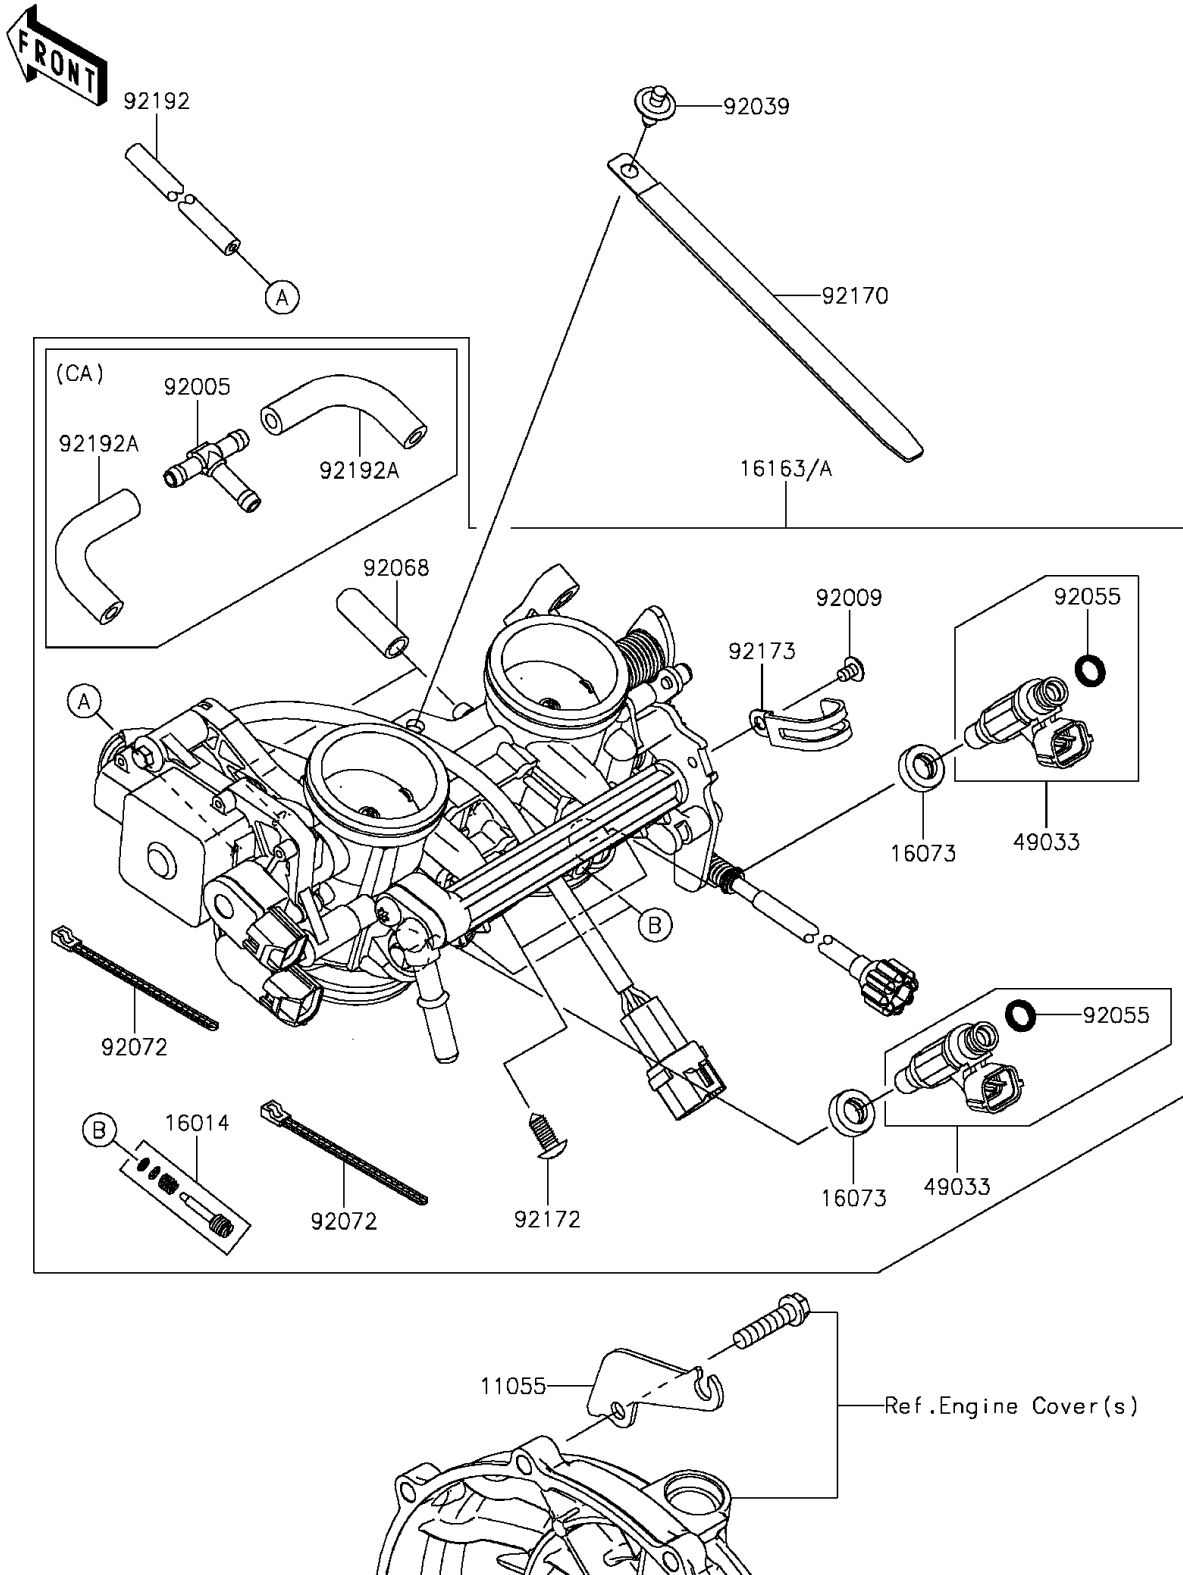

2014 NINJA® 650 PARTS DIAGRAM

Throttle

E1510

2014 NINJA® 650 PARTS LIST

Throttle

ITEM NAME	PART NUMBER	QUANTITY
BRACKET (Ref # 11055)	11055-1002	1
SCREW-PILOT AIR (Ref # 16014)	16014-0002	2
INSULATOR (Ref # 16073)	16073-3707	2
THROTTLE-ASSY,TTK38 (Ref # 16163)	16163-0713	1
THROTTLE-ASSY,TTK38 (Ref # 16163A)	16163-0714	1
NOZZLE-INJECTION (Ref # 49033)	49033-0011	2
FITTING,3WAY (Ref # 92005)	92005-0730	1
SCREW,CLAMP (Ref # 92009)	92009-1860	1
RIVET (Ref # 92039)	92039-0068	1
RING-O,INJECTION NOZZLE (Ref # 92055)	92055-1622	2
PLUG,12X25 (Ref # 92068)	92068-006	2
BAND,SUB-HARNESS (Ref # 92072)	92072-0012	2
CLAMP,L=150 (Ref # 92170)	92170-1114	1
SCREW,PIPE INJECTION (Ref # 92172)	92172-0064	2
CLAMP (Ref # 92173)	92173-0288	1
TUBE,3X6.7X300 (Ref # 92192)	92192-0977	1
TUBE (Ref # 92192A)	92192-1045	2