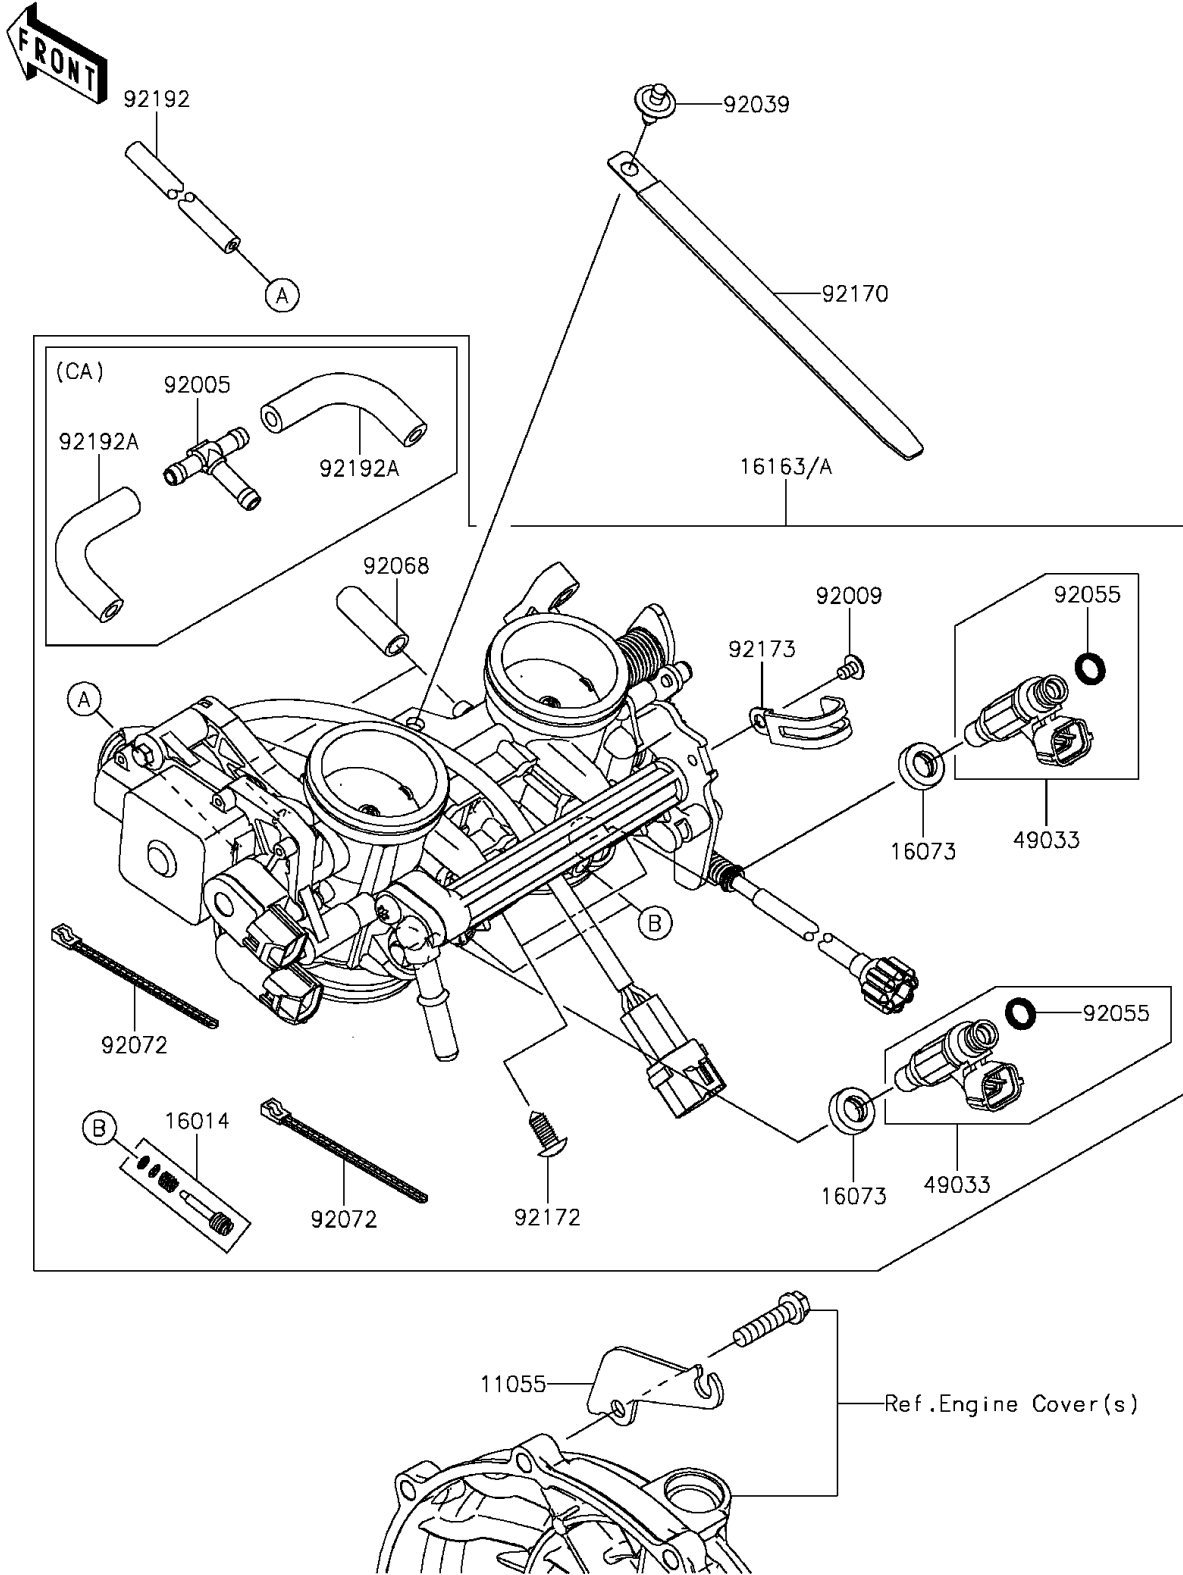

# 2015 Ninja® 650 PARTS DIAGRAM

Throttle

E1510

## 2015 Ninja® 650 PARTS LIST

### Throttle

ITEM NAME	PART NUMBER	QUANTITY
BRACKET (Ref # 11055)	11055-1002	1
SCREW-PILOT AIR (Ref # 16014)	16014-0002	2
INSULATOR (Ref # 16073)	16073-3707	2
THROTTLE-ASSY,TTK38 (Ref # 16163)	16163-0713	1
THROTTLE-ASSY,TTK38 (Ref # 16163A)	16163-0714	1
NOZZLE-INJECTION (Ref # 49033)	49033-0011	2
FITTING,3WAY (Ref # 92005)	92005-0730	1
SCREW,CLAMP (Ref # 92009)	92009-1860	1
RIVET (Ref # 92039)	92039-0068	1
RING-O,INJECTION NOZZLE (Ref # 92055)	92055-1622	2
PLUG,12X25 (Ref # 92068)	92068-006	2
BAND,SUB-HARNESS (Ref # 92072)	92072-0012	2
CLAMP,L=150 (Ref # 92170)	92170-1114	1
SCREW,PIPE INJECTION (Ref # 92172)	92172-0064	2
CLAMP (Ref # 92173)	92173-0288	1
TUBE,3X6.7X300 (Ref # 92192)	92192-0977	1
TUBE (Ref # 92192A)	92192-1045	2