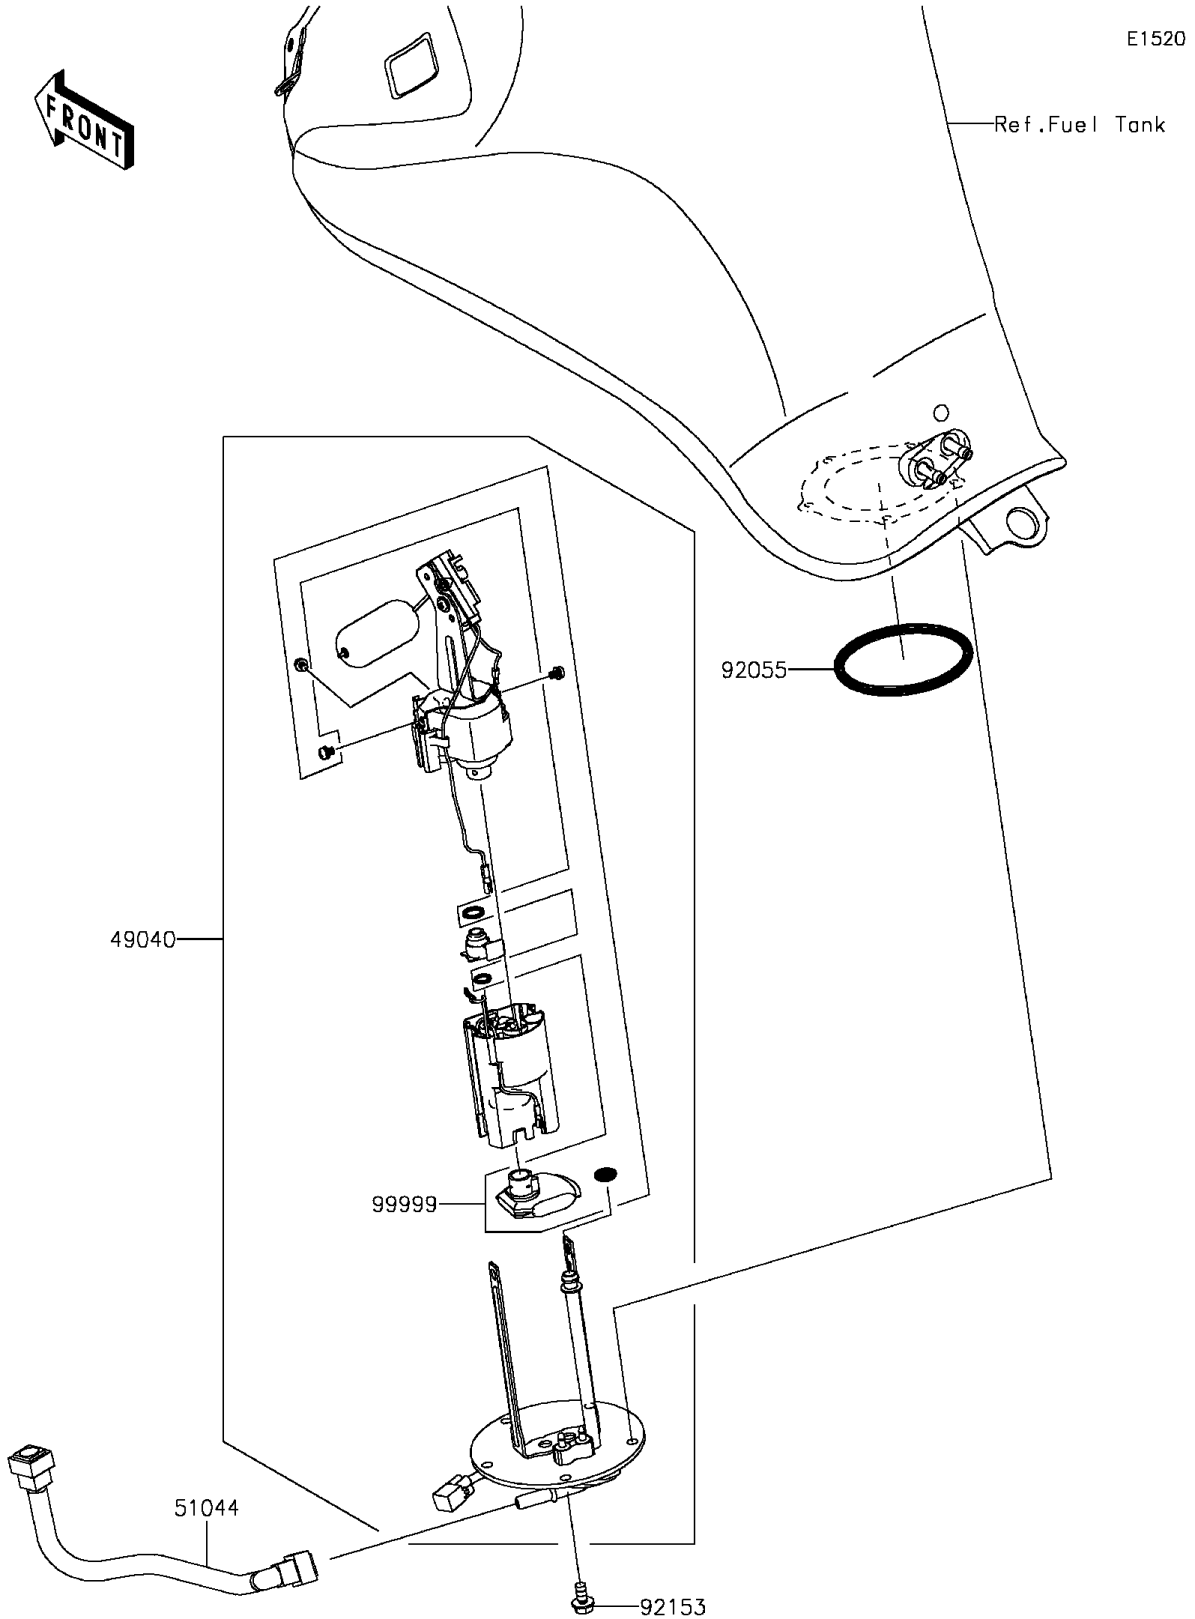

2014 NINJA[®] 650 PARTS DIAGRAM

Fuel Pump

2014 NINJA® 650 PARTS LIST

Fuel Pump

ITEM NAME	PART NUMBER	QUANTITY
PUMP-FUEL (Ref # 49040)	49040-0706	1
TUBE-ASSY (Ref # 51044)	51044-0705	1
RING-O,74.6X5.7 (Ref # 92055)	92055-0728	1
BOLT,FLANGED,6X12 (Ref # 92153)	92153-1295	5
KIT,FUEL FILTER (Ref # 99999)	99999-0522	1