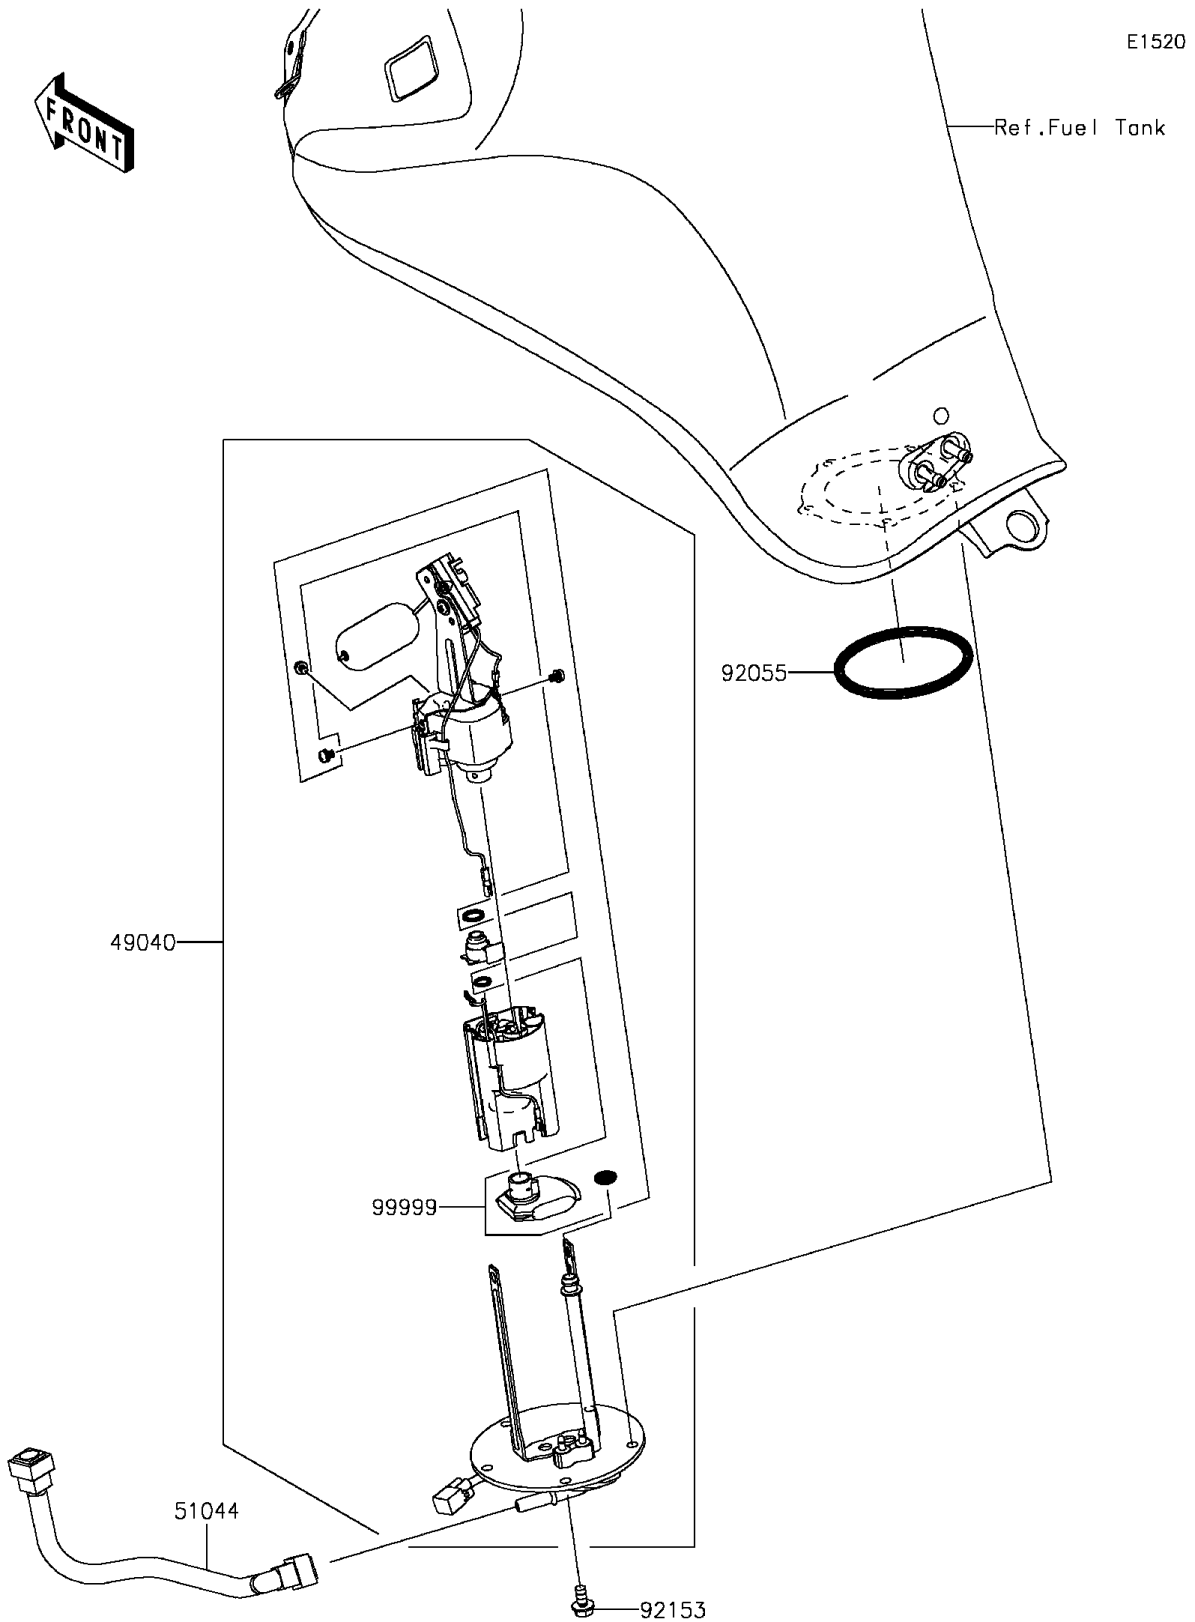

2015 Ninja[®] 650 PARTS DIAGRAM

Fuel Pump

2015 Ninja® 650 PARTS LIST

Fuel Pump

ITEM NAME	PART NUMBER	QUANTITY
PUMP-FUEL (Ref # 49040)	49040-0706	1
TUBE-ASSY (Ref # 51044)	51044-0705	1
RING-O,74.6X5.7 (Ref # 92055)	92055-0728	1
BOLT,FLANGED,6X12 (Ref # 92153)	92153-1295	5
KIT,FUEL FILTER (Ref # 99999)	99999-0522	1