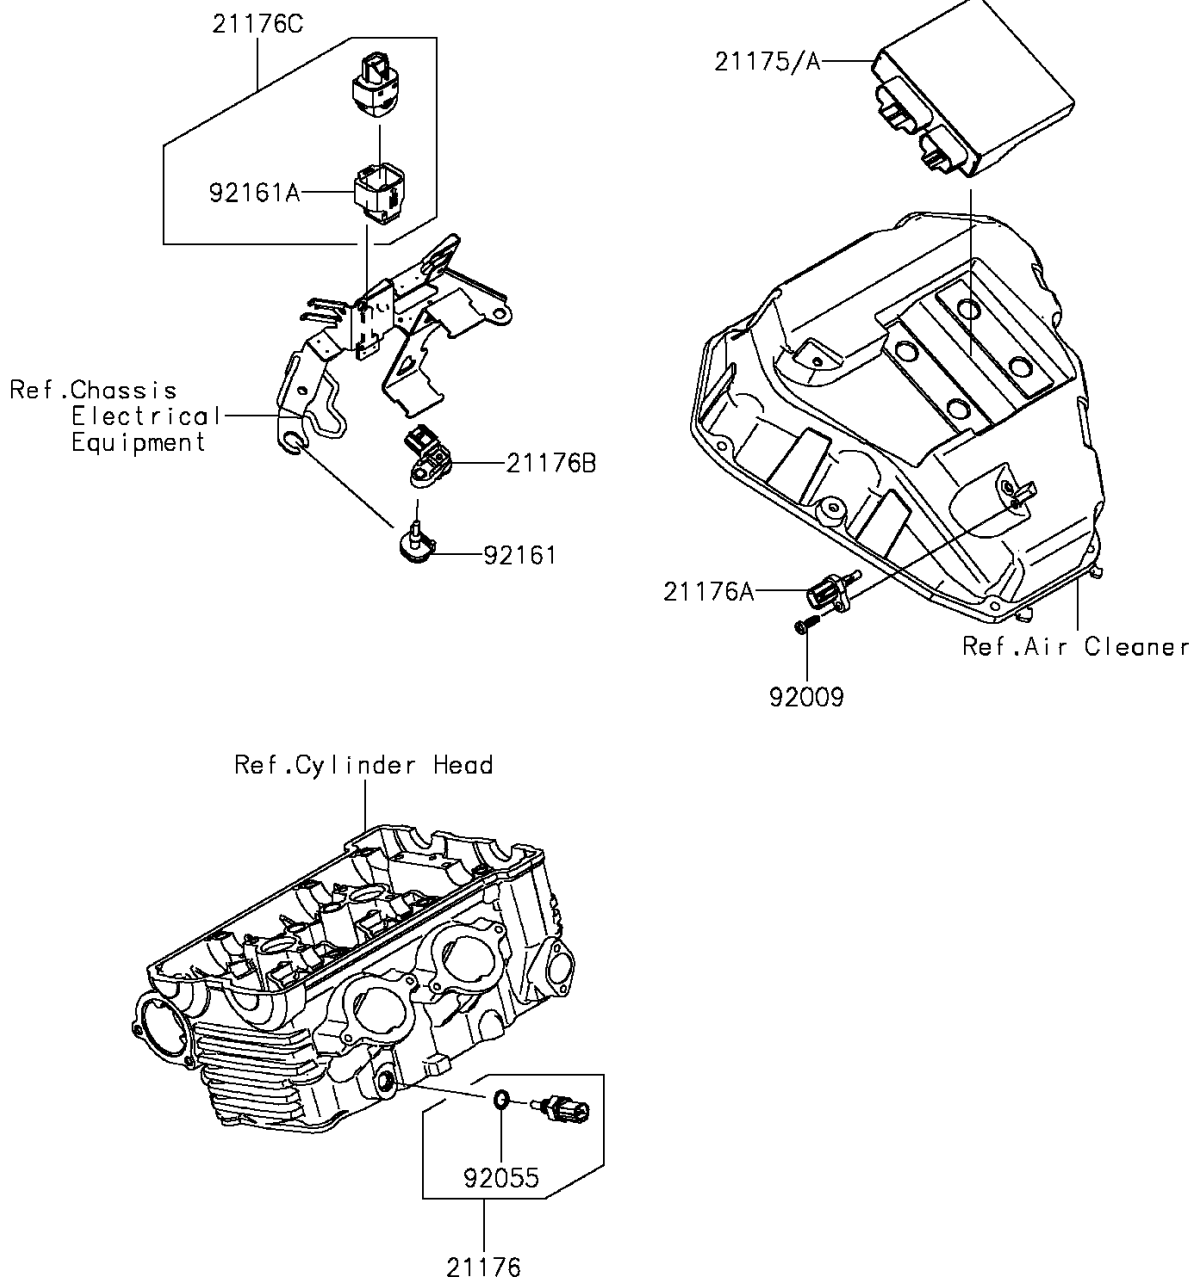

# 2014 NINJA® 650 PARTS DIAGRAM

Fuel Injection

E1530

## 2014 NINJA® 650 PARTS LIST

### Fuel Injection

ITEM NAME	PART NUMBER	QUANTITY
CONTROL UNIT-ELECTRONIC (Ref # 21175)	21175-0732	1
CONTROL UNIT-ELECTRONIC (Ref # 21175A)	21175-0733	1
SENSOR,WATER TEMP (Ref # 21176)	21176-0009	1
SENSOR,AIR TEMPERATURE (Ref # 21176A)	21176-0048	1
SENSOR,PRESSURE (Ref # 21176B)	21176-0111	1
SENSOR,VEHICLE-DOWN (Ref # 21176C)	21176-0704	1
SCREW,TAPPING,5X16 (Ref # 92009)	92009-1984	1
RING-O,9.5X1.9 (Ref # 92055)	92055-0016	1
DAMPER (Ref # 92161)	92161-0673	1
DAMPER (Ref # 92161A)	92161-0951	1