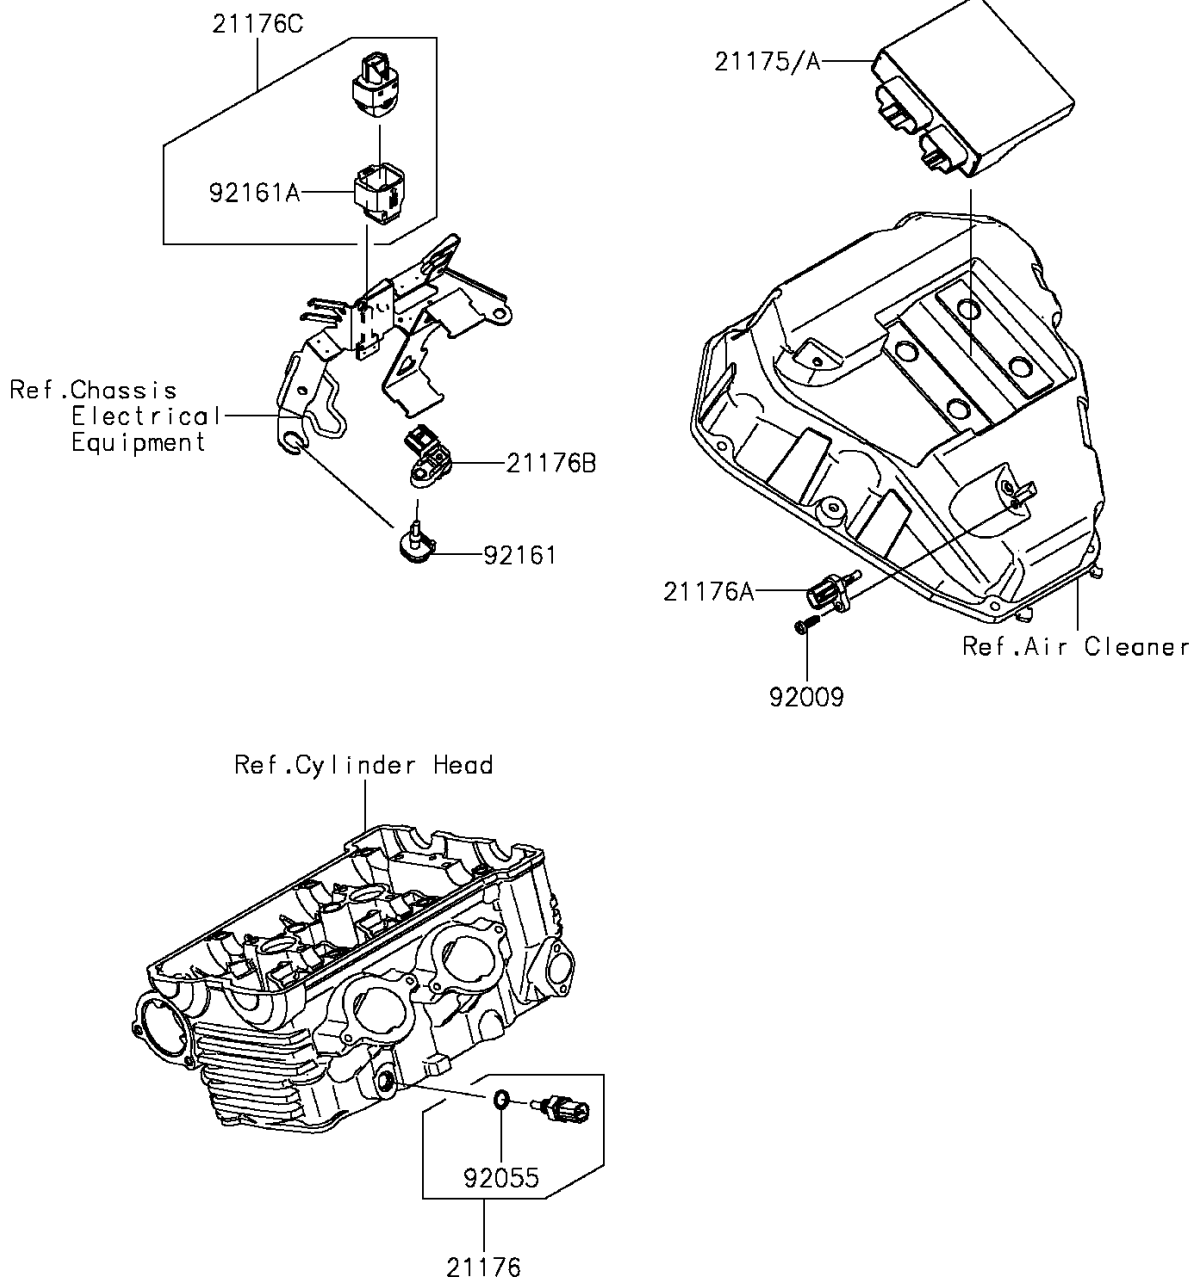

# 2015 Ninja® 650 PARTS DIAGRAM

Fuel Injection

E1530

## 2015 Ninja® 650 PARTS LIST

### Fuel Injection

ITEM NAME	PART NUMBER	QUANTITY
CONTROL UNIT-ELECTRONIC (Ref # 21175)	21175-0732	1
CONTROL UNIT-ELECTRONIC (Ref # 21175A)	21175-0733	1
SENSOR,WATER TEMP (Ref # 21176)	21176-0009	1
SENSOR,AIR TEMPERATURE (Ref # 21176A)	21176-0048	1
SENSOR,PRESSURE (Ref # 21176B)	21176-0111	1
SENSOR,VEHICLE-DOWN (Ref # 21176C)	21176-0704	1
SCREW,TAPPING,5X16 (Ref # 92009)	92009-1984	1
RING-O,9.5X1.9 (Ref # 92055)	92055-0016	1
DAMPER (Ref # 92161)	92161-0673	1
DAMPER (Ref # 92161A)	92161-0951	1