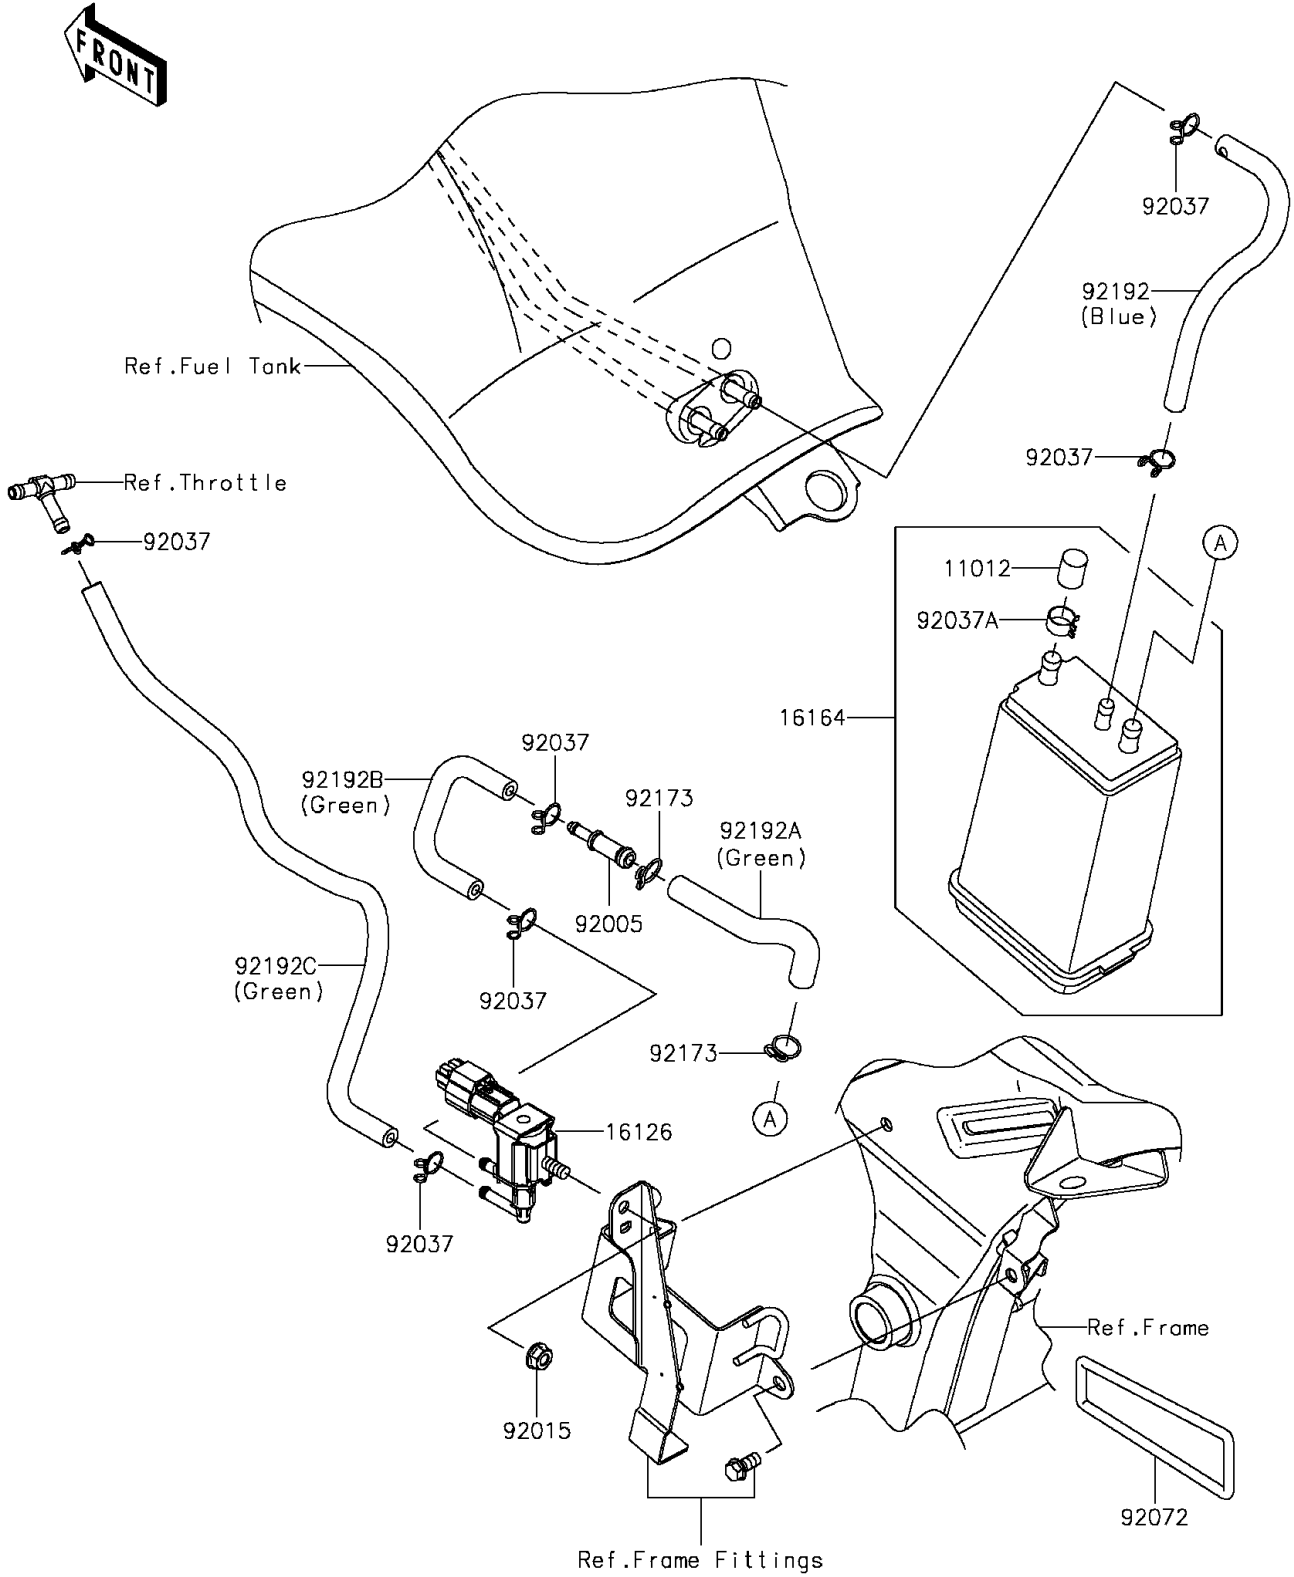

2014 NINJA[®] 650 PARTS DIAGRAM

Fuel Evaporative System(CA)

E1650

2014 NINJA® 650 PARTS LIST

Fuel Evaporative System(CA)

ITEM NAME	PART NUMBER	QUANTITY
CAP,CANISTER (Ref # 11012)	11012-1388	1
VALVE,SOLENOID (Ref # 16126)	16126-0705	1
CANISTER (Ref # 16164)	16164-1054	1
FITTING (Ref # 92005)	92005-0720	1
NUT,FLANGED,6MM (Ref # 92015)	92015-1367	1
CLAMP,TUBE (Ref # 92037)	92037-147	6
CLAMP,CANISTER (Ref # 92037A)	92037-1512	1
BAND,TOOL (Ref # 92072)	92072-0108	1
CLAMP,11.5MM (Ref # 92173)	92173-0197	2
TUBE,TANK-CANISTER,BLUE (Ref # 92192)	92192-0961	1
TUBE,CANISTER-FITTING,GREEN (Ref # 92192A)	92192-0962	1
TUBE,FITTING-VALVE,GREEN (Ref # 92192B)	92192-0963	1
TUBE,VALVE-THROTTLE,GREEN (Ref # 92192C)	92192-0988	1