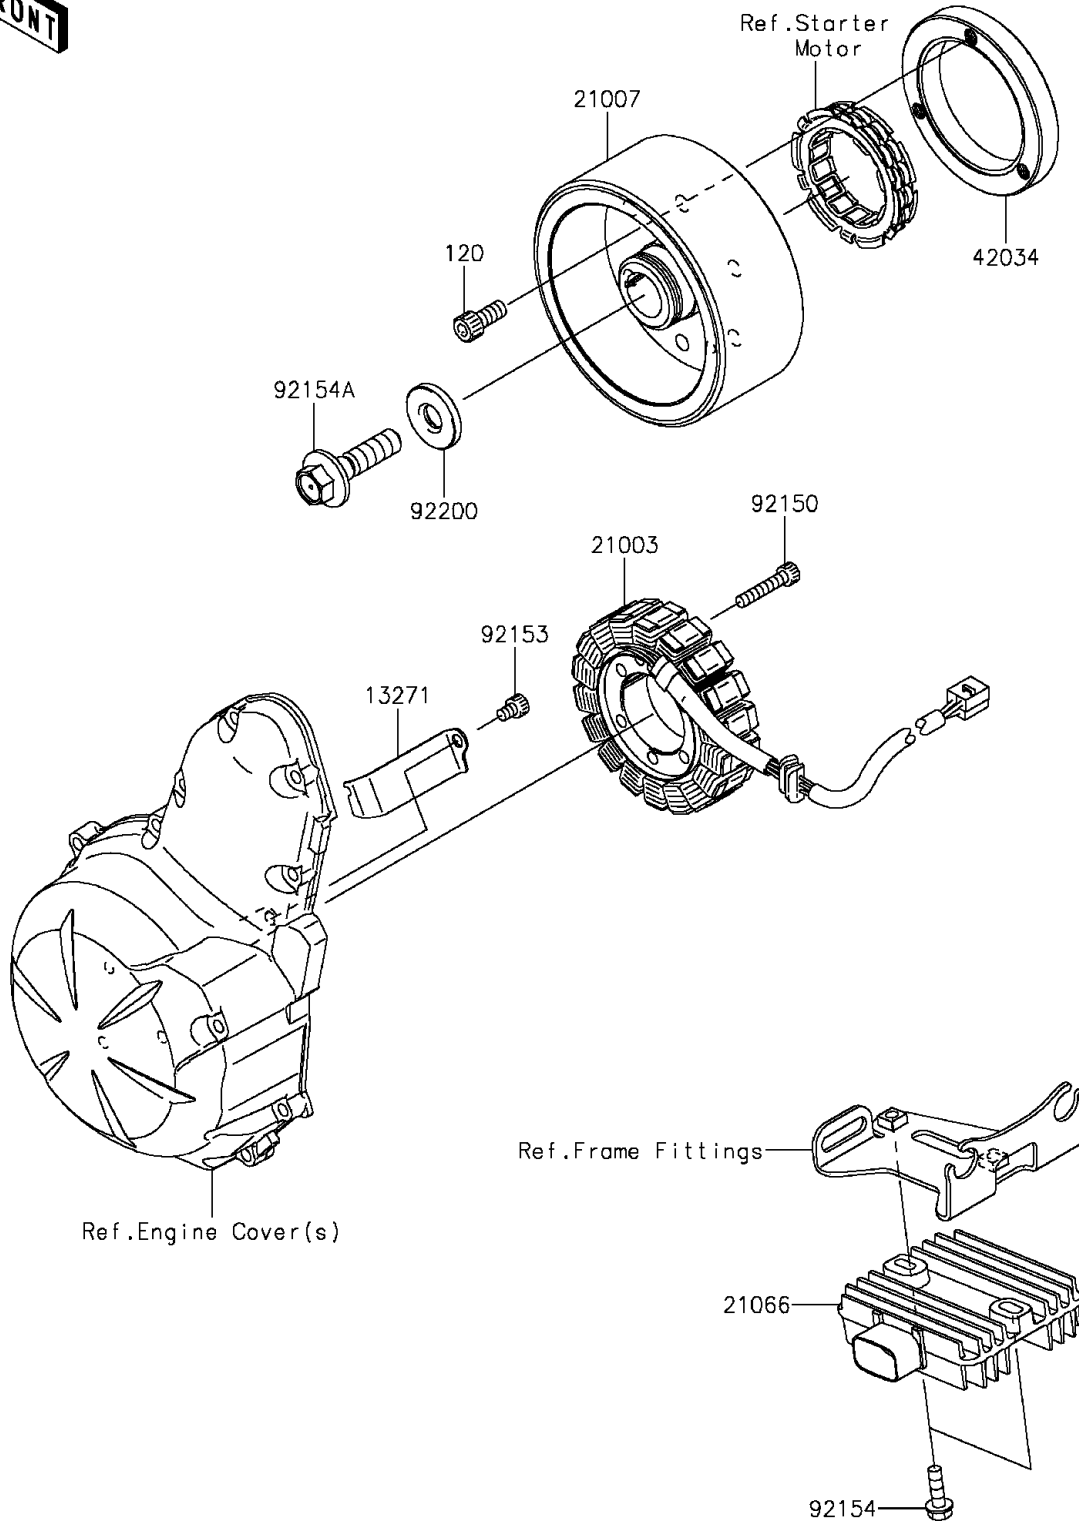

2014 NINJA® 650 PARTS DIAGRAM

Generator

E1810

2014 NINJA® 650 PARTS LIST

Generator

ITEM NAME	PART NUMBER	QUANTITY
PLATE (Ref # 13271)	13271-0952	1
STATOR (Ref # 21003)	21003-0118	1
ROTOR (Ref # 21007)	21007-0075	1
REGULATOR-VOLTAGE (Ref # 21066)	21066-0033	1
COUPLING (Ref # 42034)	42034-1143	1
BOLT,SOCKET,6X30 (Ref # 92150)	92150-1433	3
BOLT,SOCKET,6X8 (Ref # 92153)	92153-1414	1
BOLT,FLANGED,6X20 (Ref # 92154)	92154-0776	2
BOLT,FLANGED,12X45 (Ref # 92154A)	92154-1812	1
WASHER,12X33X5 (Ref # 92200)	92200-0220	1
BOLT-SOCKET,8X18 (Ref # 120)	120CA0818	3