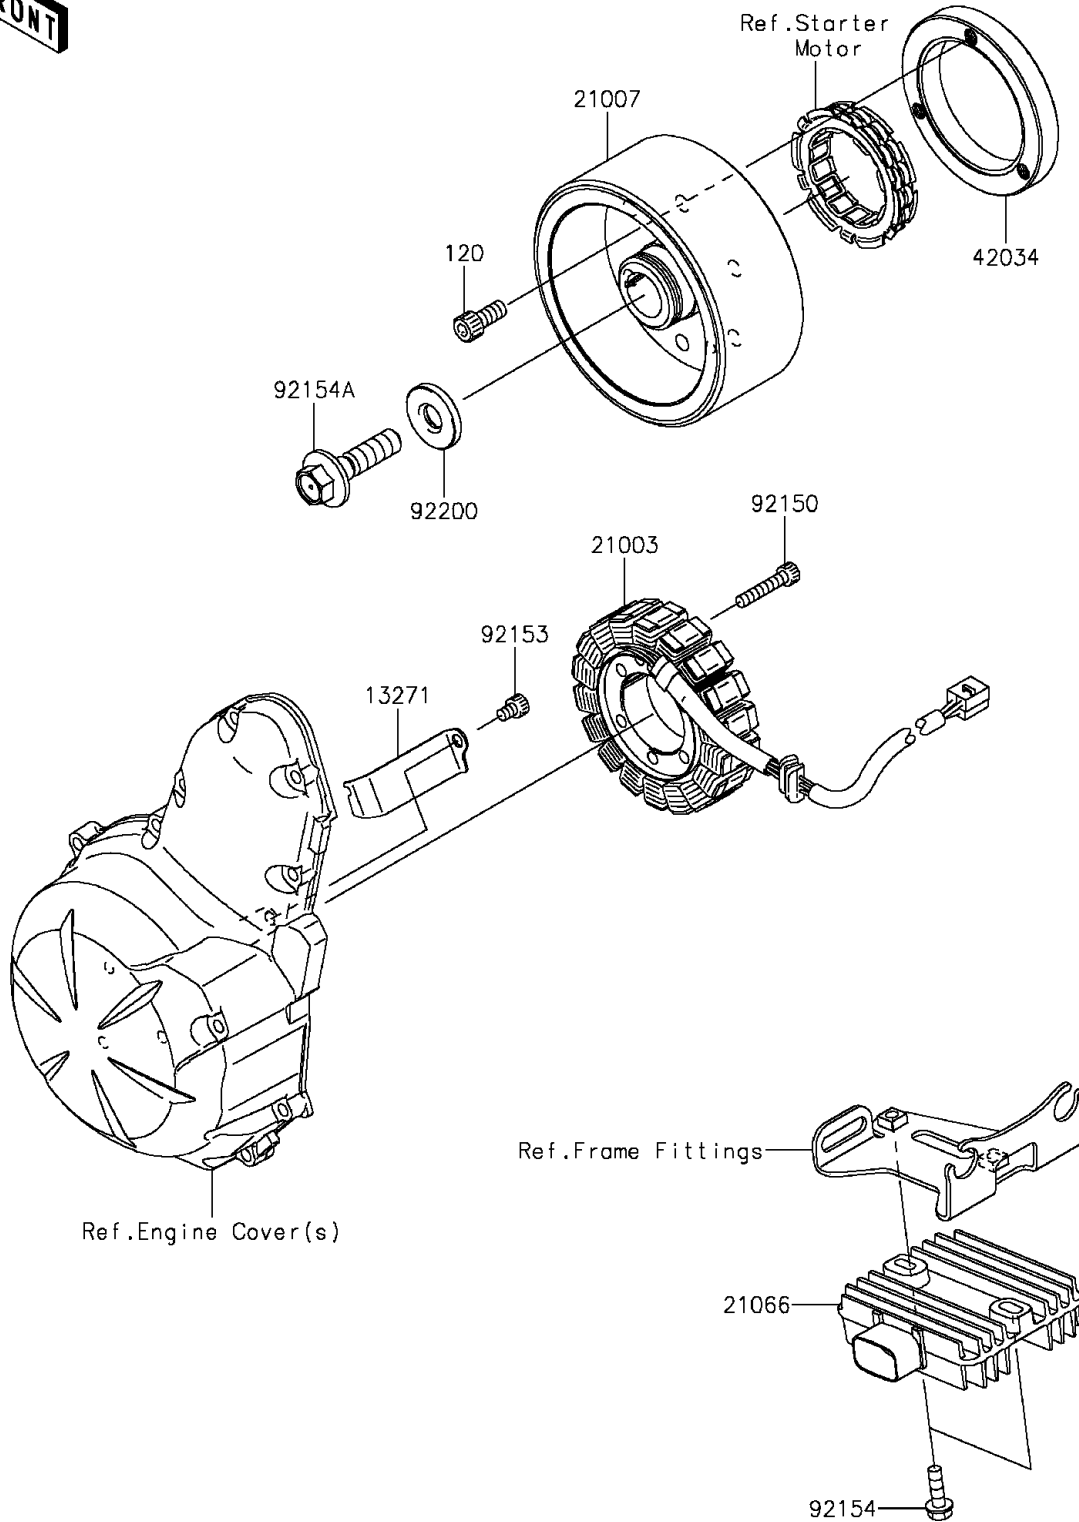

2015 Ninja® 650 PARTS DIAGRAM

Generator

E1810

2015 Ninja® 650 PARTS LIST

Generator

ITEM NAME	PART NUMBER	QUANTITY
PLATE (Ref # 13271)	13271-0952	1
STATOR (Ref # 21003)	21003-0118	1
ROTOR (Ref # 21007)	21007-0075	1
REGULATOR-VOLTAGE (Ref # 21066)	21066-0033	1
COUPLING (Ref # 42034)	42034-1143	1
BOLT,SOCKET,6X30 (Ref # 92150)	92150-1433	3
BOLT,SOCKET,6X8 (Ref # 92153)	92153-1414	1
BOLT,FLANGED,6X20 (Ref # 92154)	92154-0776	2
BOLT,FLANGED,12X45 (Ref # 92154A)	92154-1812	1
WASHER,12X33X5 (Ref # 92200)	92200-0220	1
BOLT-SOCKET,8X18 (Ref # 120)	120CA0818	3